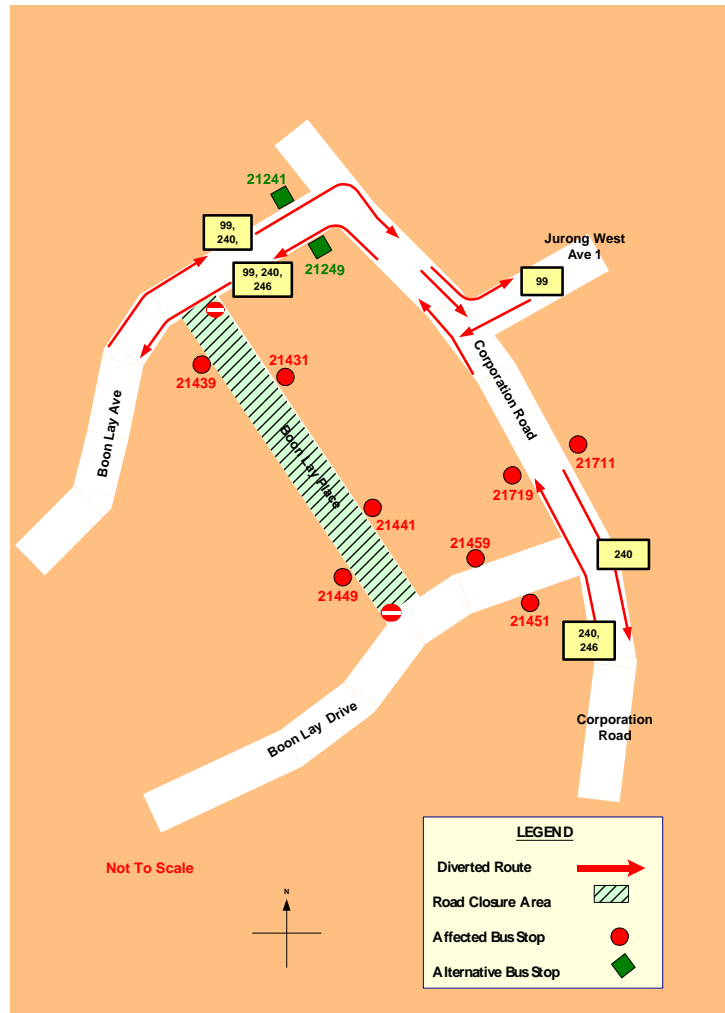

Route Diversion 巴士路线改道

Affected Services
受影响路线

99, 240, 246

Countdown@
Boon Lay 2009

Thursday,
31 Dec 2009

These bus services will not call at the following bus stops 这些路线将不在以下的车站停留载客:

Road 道路	Bus Stop 车站	Time 时间	Services 路线
Boon Lay Place	21431, 21441	6 pm to 1 am	99, 240
	21439, 21449		99, 240, 246
Boon Lay Drive	21451, 21459		240, 246
Corporation Road	21711, 21719		99