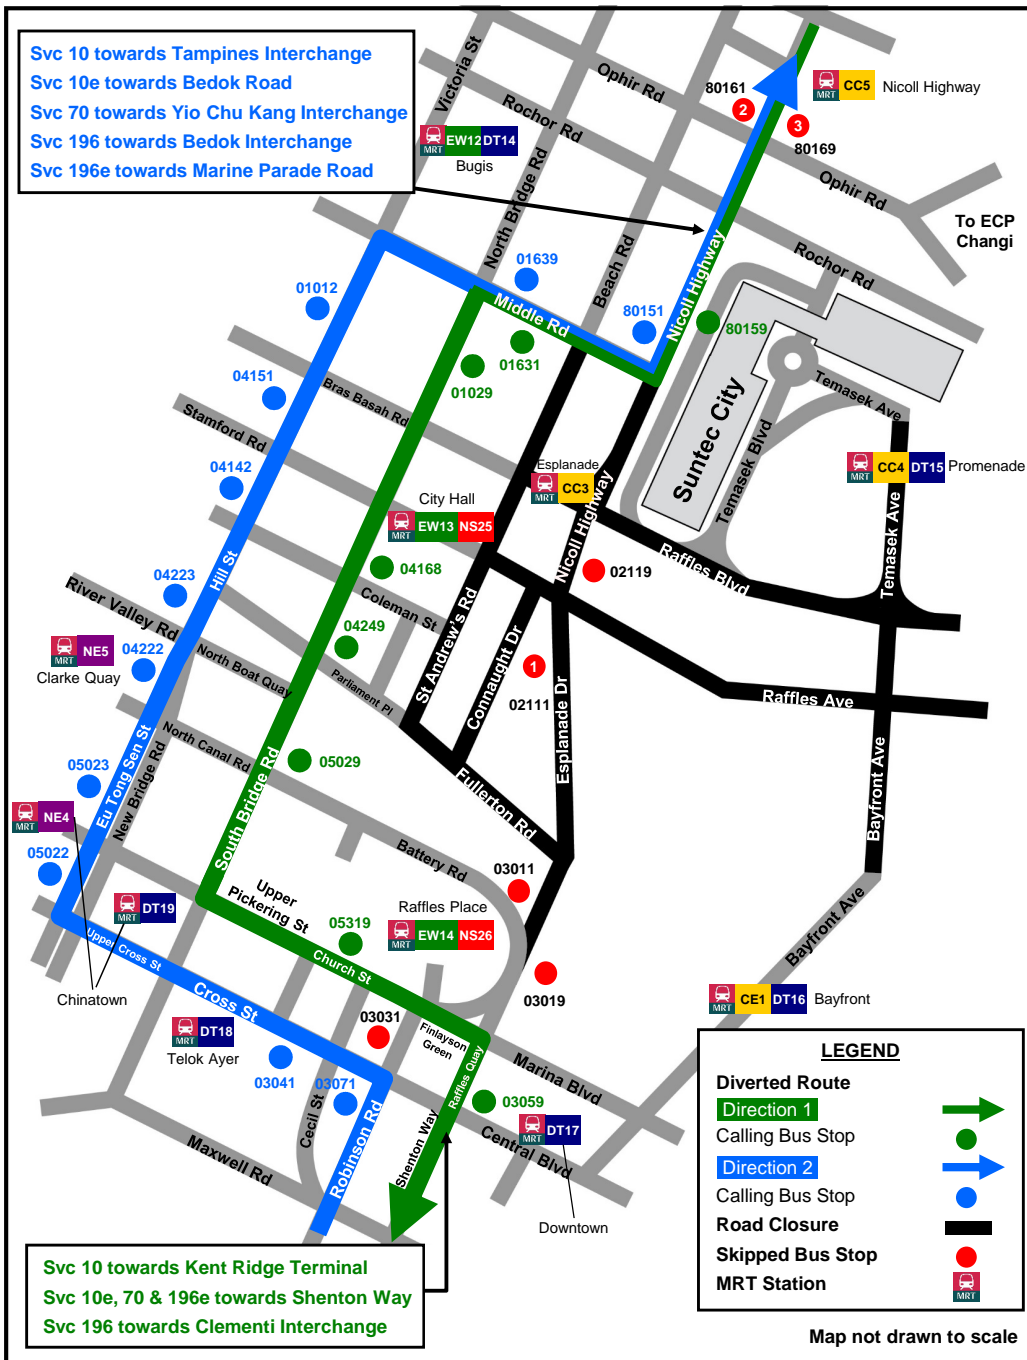

2017 Formula One™ Singapore Grand Prix

10 70 196

12 - 18 September 2017

Temporary Route Amendments

巴士暂时改道 Perubahan Perjalanan Sementara
பயணப்பாதையில் தற்காலிக மாற்றம்

Due to road closures for the event, these services will be temporarily diverted, resulting in some bus stops being skipped along their regular routes. They will temporarily call at new bus stops along their diverted routes.

Skipped Bus Stops: 12-18 Sep

Esplanade Dr

- 1 02111 Esplanade Bridge

Skipped Bus Stops: 13-18 Sep (whole day unless otherwise stated)

Nicoll Highway

- 2 80161 Opp Nicoll Highway Station
From 15-17 September, bus services will skip this bus stop from 7.00pm till end of service. On 13, 14 and 18 September, this bus stop will not be affected.
- 3 80169 Nicoll Highway Station
From 15-17 September, bus services will skip this bus stop from 2.00pm till end of service. On 13, 14 and 18 September, this bus stop will not be affected.

- 02119 Opp War Memorial Park

Collyer Quay

- 03019 OUE Bayfront

Fullerton Rd

- 03011 Fullerton Square

Robinson Rd

- 03031 Raffles Place Station Exit F

Calling Bus Stops: 13-18 Sep

Hill St

- 04223 Old Hill St Police Station
- 04142 Armenian Church

Victoria St

- 04151 Cath of The Good Shepherd
- 01012 Hotel Grand Pacific

Middle Rd

- 01639 Bef Beach Rd

Nicoll Highway

- 80151 Opp Suntec City