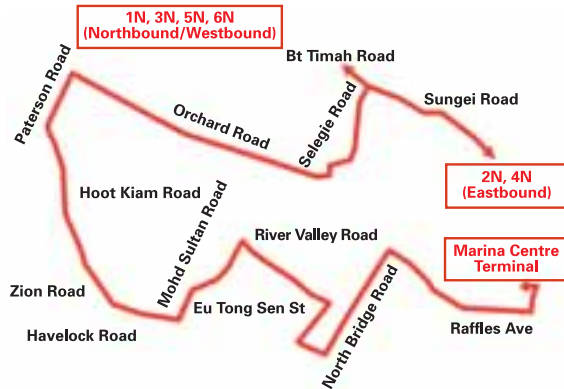

## City Coverage

## Common City Route

- Raffles Boulevard ● Marina Ctr Terminal
- Raffles Ave ● Bef Temasek Ave
- Raffles Ave ● Seating Gallery
- Raffles Ave ● The Esplanade
- North Bridge Road ● St Andrew's Cath
- North Bridge Road ● Opp The Treasury
- South Bridge Road ● Boat Quay
- Eu Tong Sen St ● Clarke Quay Stn
- River Valley Road ● Clarke Quay
- River Valley Road ● Liang Ct
- River Valley Road ● UE Square
- Mohd Sultan Road ● Aft Unity St
- Havelock Road ● Hotel Miramar
- Havelock Road ● Holiday Inn Atrium S'pore
- Zion Road ● The Boys' Brigade HQ
- Zion Road ● Opp Great World City
- Hoot Kiam Road ● Aft Zion Full Gospel Church
- Paterson Road ● Paterson Lodge
- Orchard Road ● Lucky Plaza
- Orchard Road ● Midpoint Orchard
- Orchard Road ● Concorde Hotel S'pore
- Orchard Road ● Dhoby Ghaut Stn
- Prinsep St ● NTUC Income Prinsep Hse
- Selegie Road ● Peace Ctr
- Selegie Road ● Selegie Ctr

## Ez-Link & Cash Fares

\$4.00 (Travelling from City to HDB Town)

\$1.50 (Travelling within HDB Town)