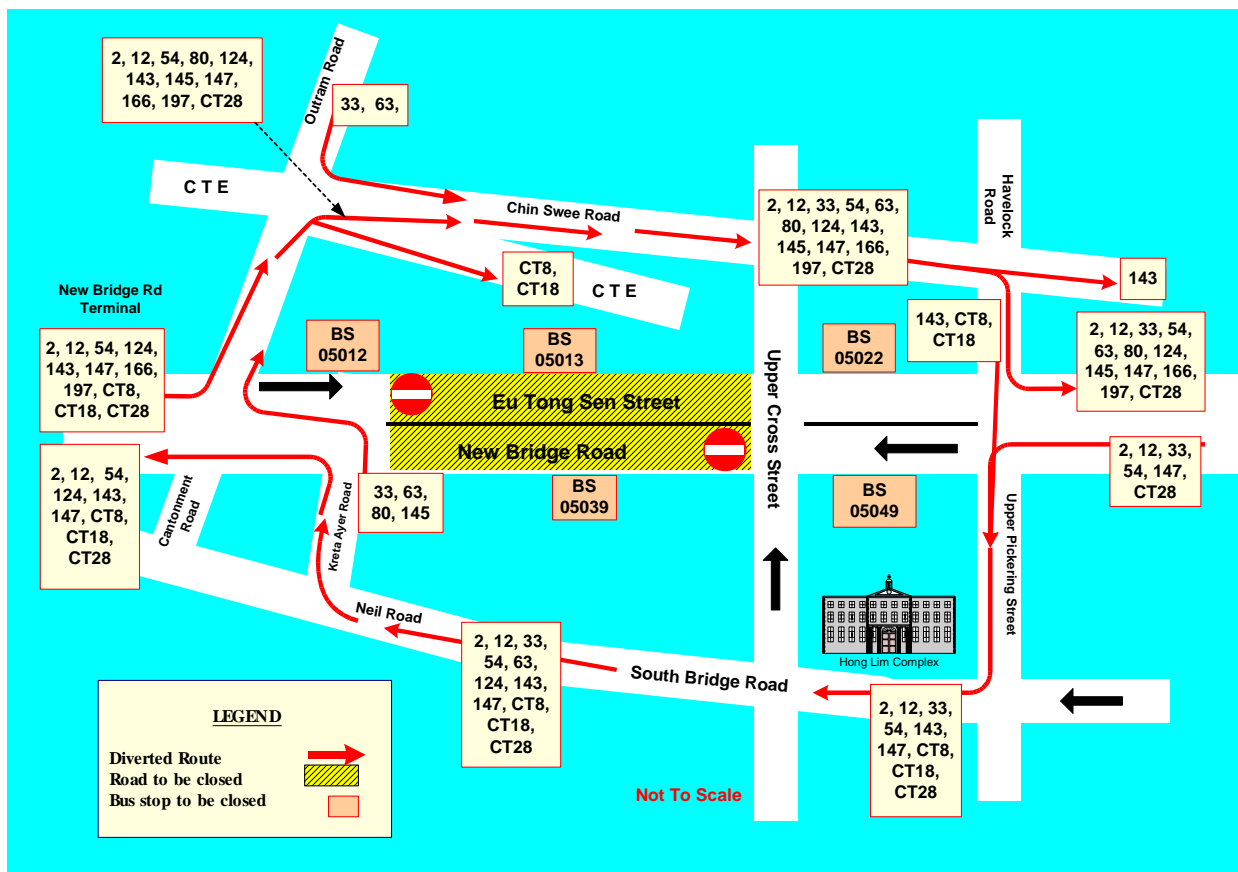

TEMPORARY ROUTE DIVERSION 巴士暂时改道川行

Event 事项: Chinatown Lunar New Year Light Up
牛车水华人新年亮灯

Roads affected 受影响道路: New Bridge Road & Eu Tong Sen Street
新桥路及余东旋街

Services affected 受影响路线: 2, 12, 33, 54, 63, 80, 124, 143, 145
147, 166, 197, CT8, CT18, CT28

Date 日期: Saturday, 19 Jan 2008 1月19日 (星期六)

Time 时间: 2 pm to 11 pm 下午2点到晚上11点

For service information, please call TransitLink Hotline at 1800-CALL ONE (1800-2255 663) or visit our website www.sbstransit.com.sg
For feedback on our bus/NEL services, please call our Customer Relations Centre at 1800-2872727
For joint promotions, please email to: promotions@sbstransit.com.sg
欲查询服务资讯, 请电通联热线1800-CALL ONE (1800-2255 663) 或查阅我们的网页 www.sbstransit.com.sg
欲反映巴士或地铁服务情况, 请电我们的顾客联络中心: 1800-2872727
欲了解联合促销事宜, 请电邮: promotions@sbstransit.com.sg

Company Registration No.: 199206653M