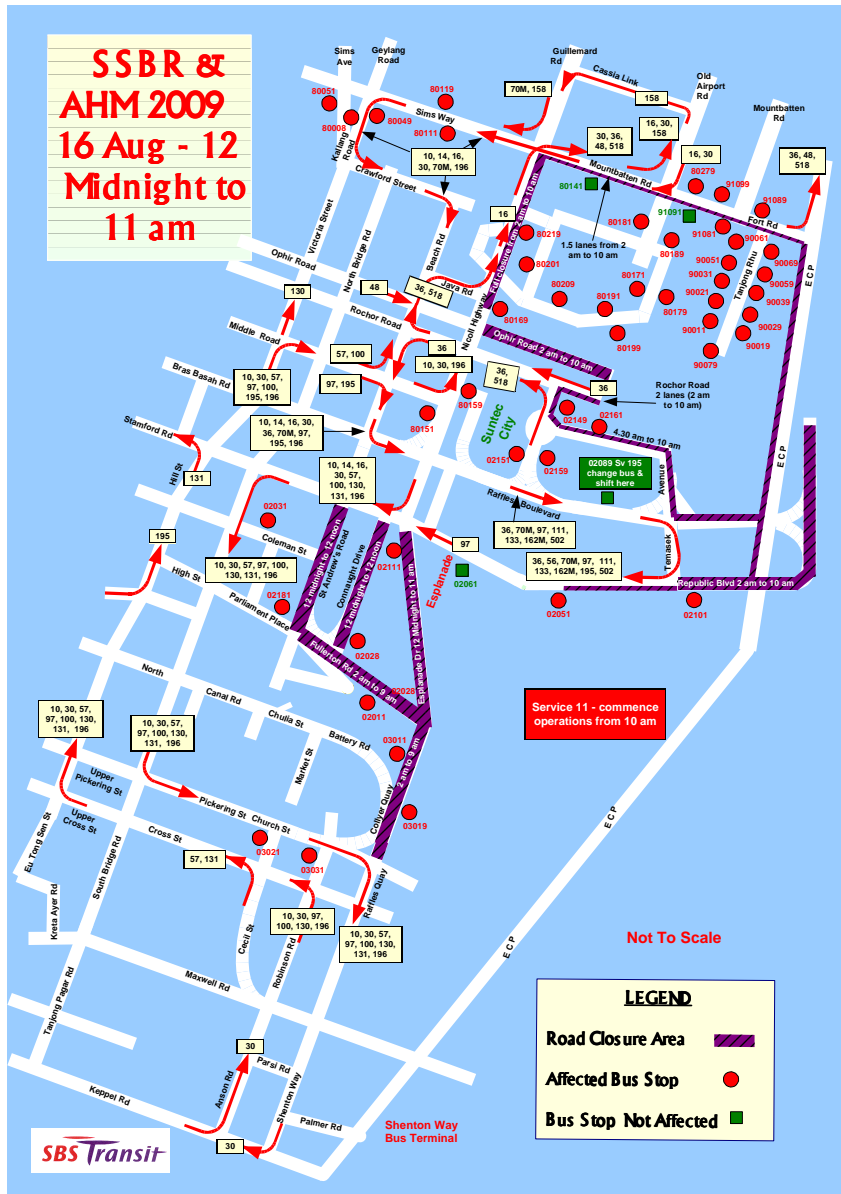

Route Diversion 巴士路线改道

Affected Services 受影响路线

10, 11, 14, 16, 36, 48, 56, 57, 70M, 97, 100, 111, 130, 131, 133, 158, 162M, 195, 196, 502 & 518

SAFRA Bay Run & Army Half Marathon 2009
Sunday, 16 Aug 2009

We regret any inconvenience caused. 不便之处, 敬请原谅.

For service information, please call TransitLink Hotline at 1800-CALL ONE (1800-2255 663) or visit our website www.sbstransit.com.sg. For feedback on our bus/NEL services, please call our Customer Relations Centre at 1800-2872727.

欲查询服务资讯, 请电通联热线1800-CALL ONE (1800-2255 663)或查阅我们的网页 www.sbstransit.com.sg. 欲反映巴士或地铁服务情况, 请电我们的顾客联络中心: 1800-2872727

Company Registration No.: 199206653M

www.sbstransit.com.sg