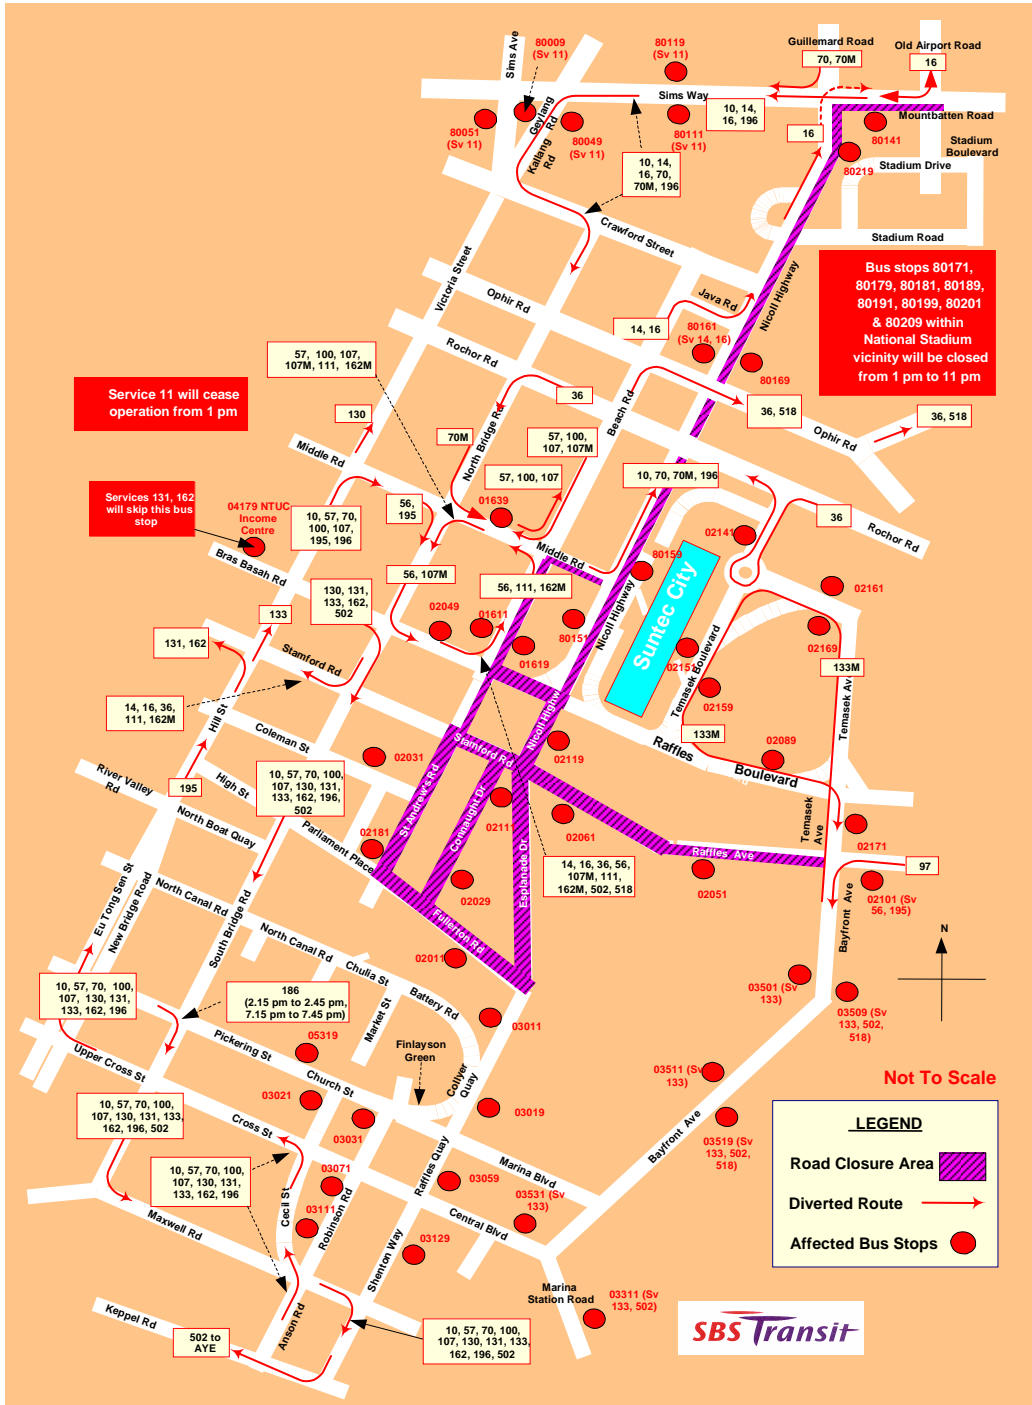

Temporary Closure of Bus Stops 车站暂时关闭

Rehearsals for National Day Parade 2010

Saturdays: 19 June, 26 June, 3 July, 10 July, 17 July, 24 July & 31 July

National Day Parade 2010

Monday, 9 August 2010*

(* subject to change)

1.00pm – 11.00pm

We apologise for any inconvenience caused. 不便之处, 敬请原谅.

For service information, please call TransitLink Hotline at 1800-CALL ONE (1800-2255 663) or visit our website www.sbstransit.com.sg. For feedback on our bus/NEL services, please call our Customer Relations Centre at 1800-2872727.

欲查询服务资讯, 请电通联热线1800-CALL ONE (1800-2255 663)或查阅我们的网页 www.sbstransit.com.sg. 欲反映巴士或地铁服务情况, 请电我们的顾客联络中心: 1800-2872727

Company Registration No.: 199206653M

www.sbstransit.com.sg