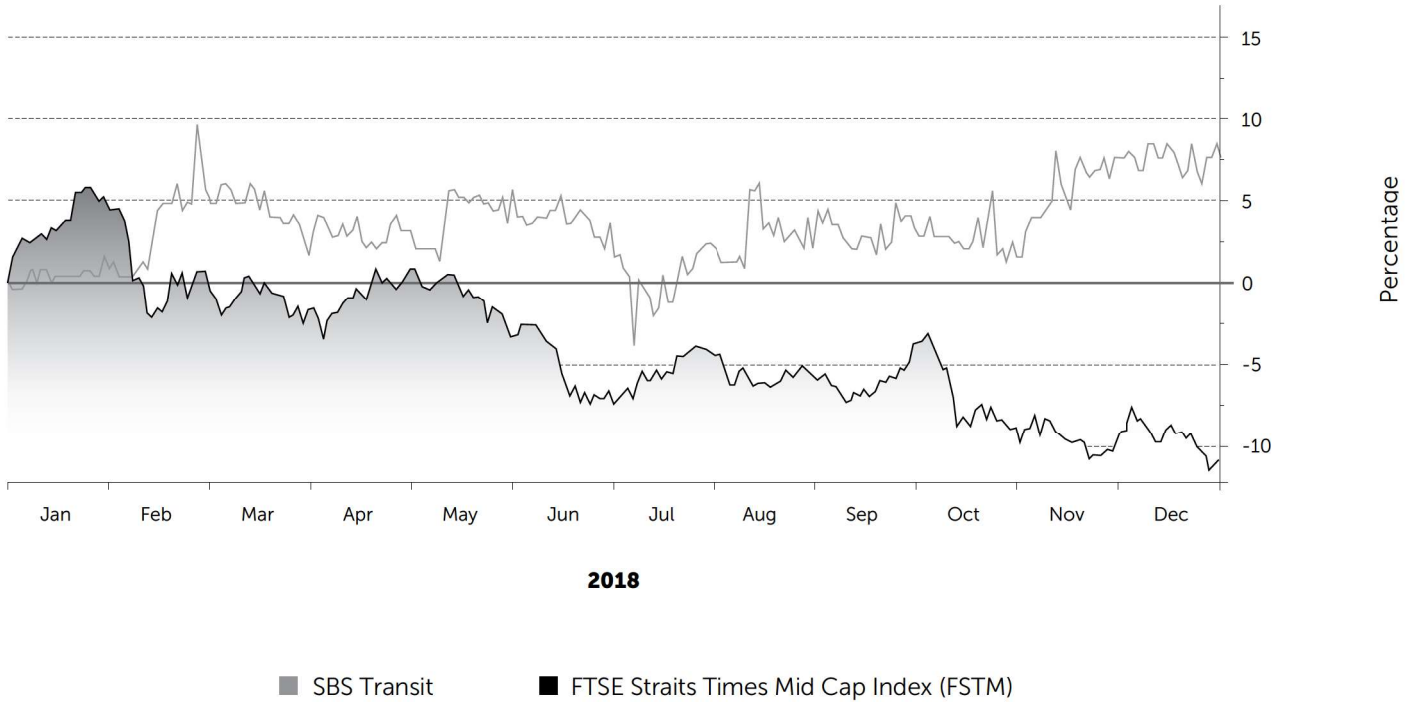

SHARE PRICE MOVEMENT CHART

SBS Transit's Share Price Movement and Volume Turnover

Comparison of Performance of SBS Transit's Share Price and the FTSE Straits Times Mid Cap Index (FSTM)

Source: Bloomberg Finance L.P.