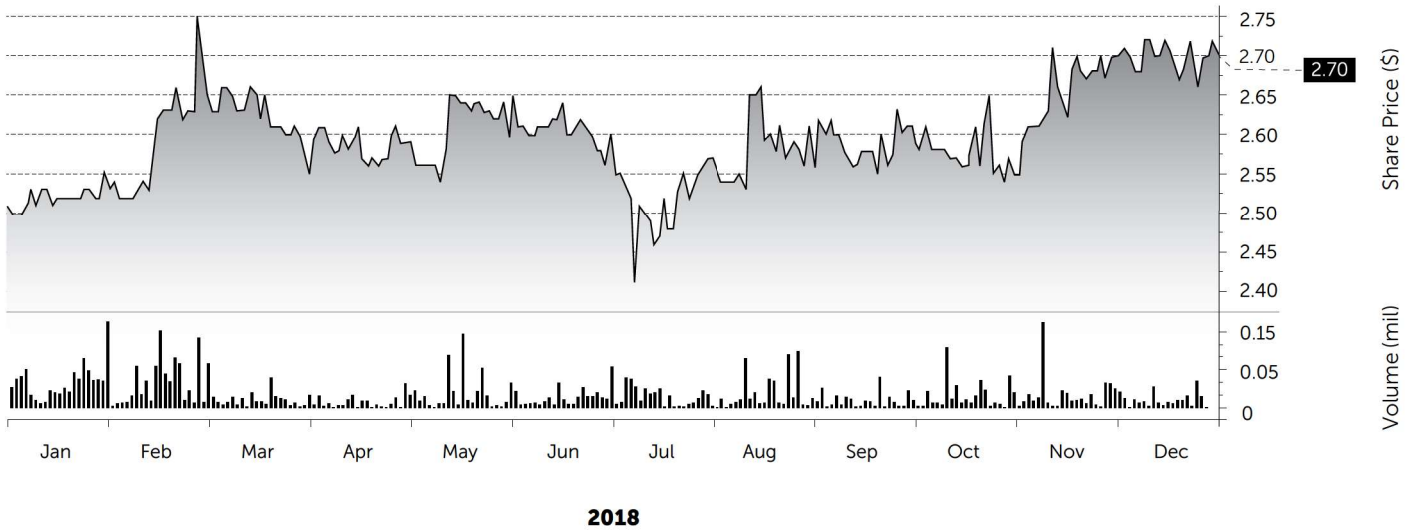

SHARE PRICE MOVEMENT CHART

SBS Transit's Share Price Movement and Volume Turnover

Comparison of Performance of SBS Transit's Share Price and the FTSE Straits Times Mid Cap Index (FSTM)

Source: Bloomberg Finance L.P.