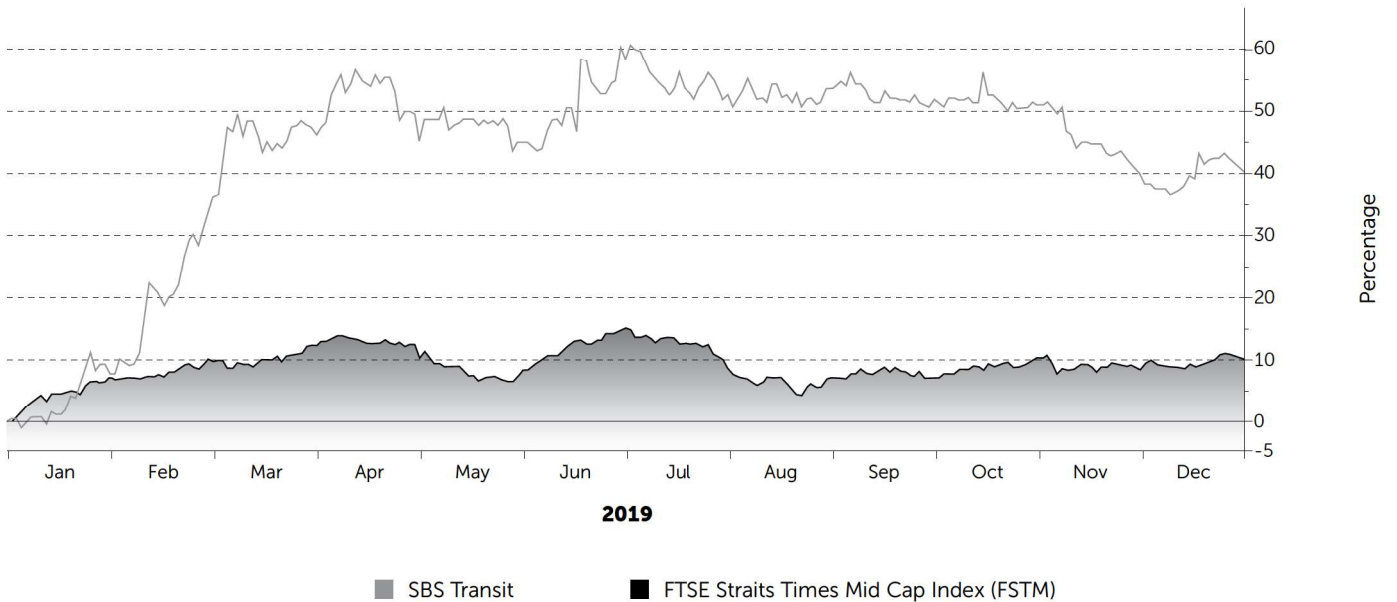

SHARE PRICE MOVEMENT CHART

SBS TRANSIT'S SHARE PRICE MOVEMENT AND VOLUME TURNOVER

COMPARISON OF PERFORMANCE OF SBS TRANSIT'S SHARE PRICE AND THE FTSE STRAITS TIMES MID CAP INDEX (FSTM)

Source: Bloomberg Finance L.P.