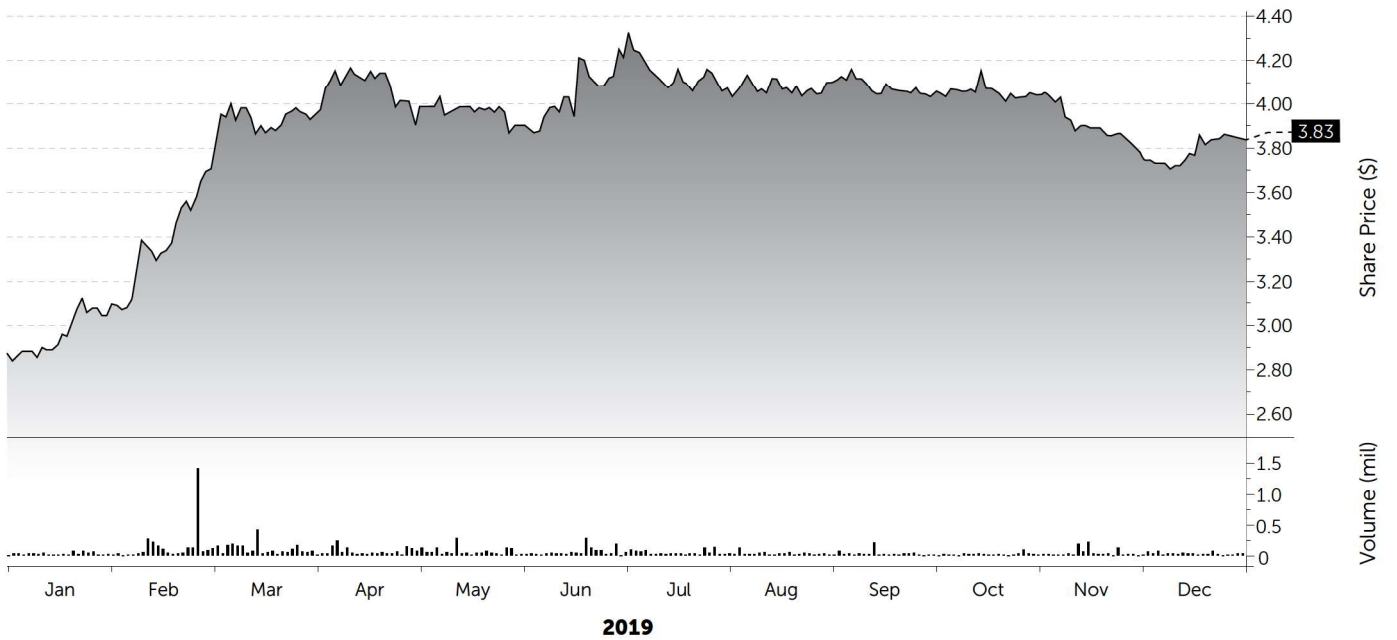

SHARE PRICE MOVEMENT CHART

SBS TRANSIT'S SHARE PRICE MOVEMENT AND VOLUME TURNOVER

COMPARISON OF PERFORMANCE OF SBS TRANSIT'S SHARE PRICE AND THE FTSE STRAITS TIMES MID CAP INDEX (FSTM)

Source: Bloomberg Finance L.P.