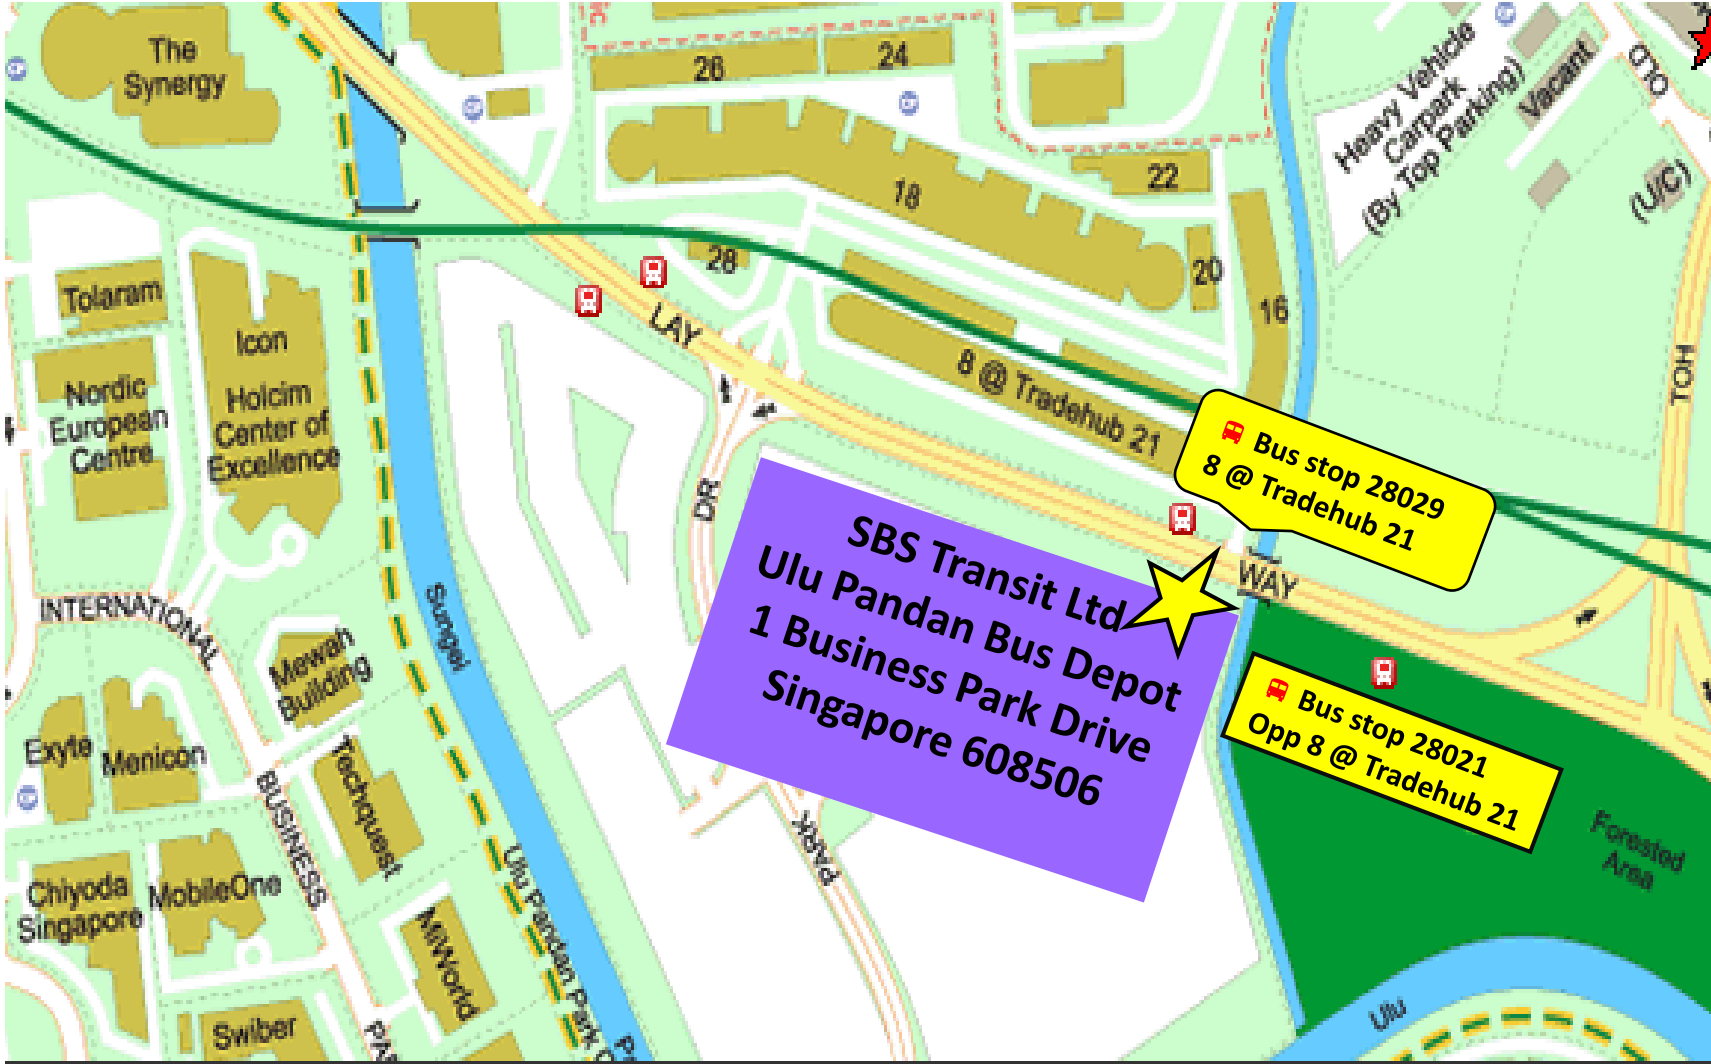

Ulu Pandan Bus Depot

 Bus stop 28029
(8 @ Tradehub 21)

 Bus stop 28021
(Opp 8 @ Tradehub 21)

*Available bus services:
52, 99, 105, 188*

 Bus depot side gate

**Map not drawn to scale*