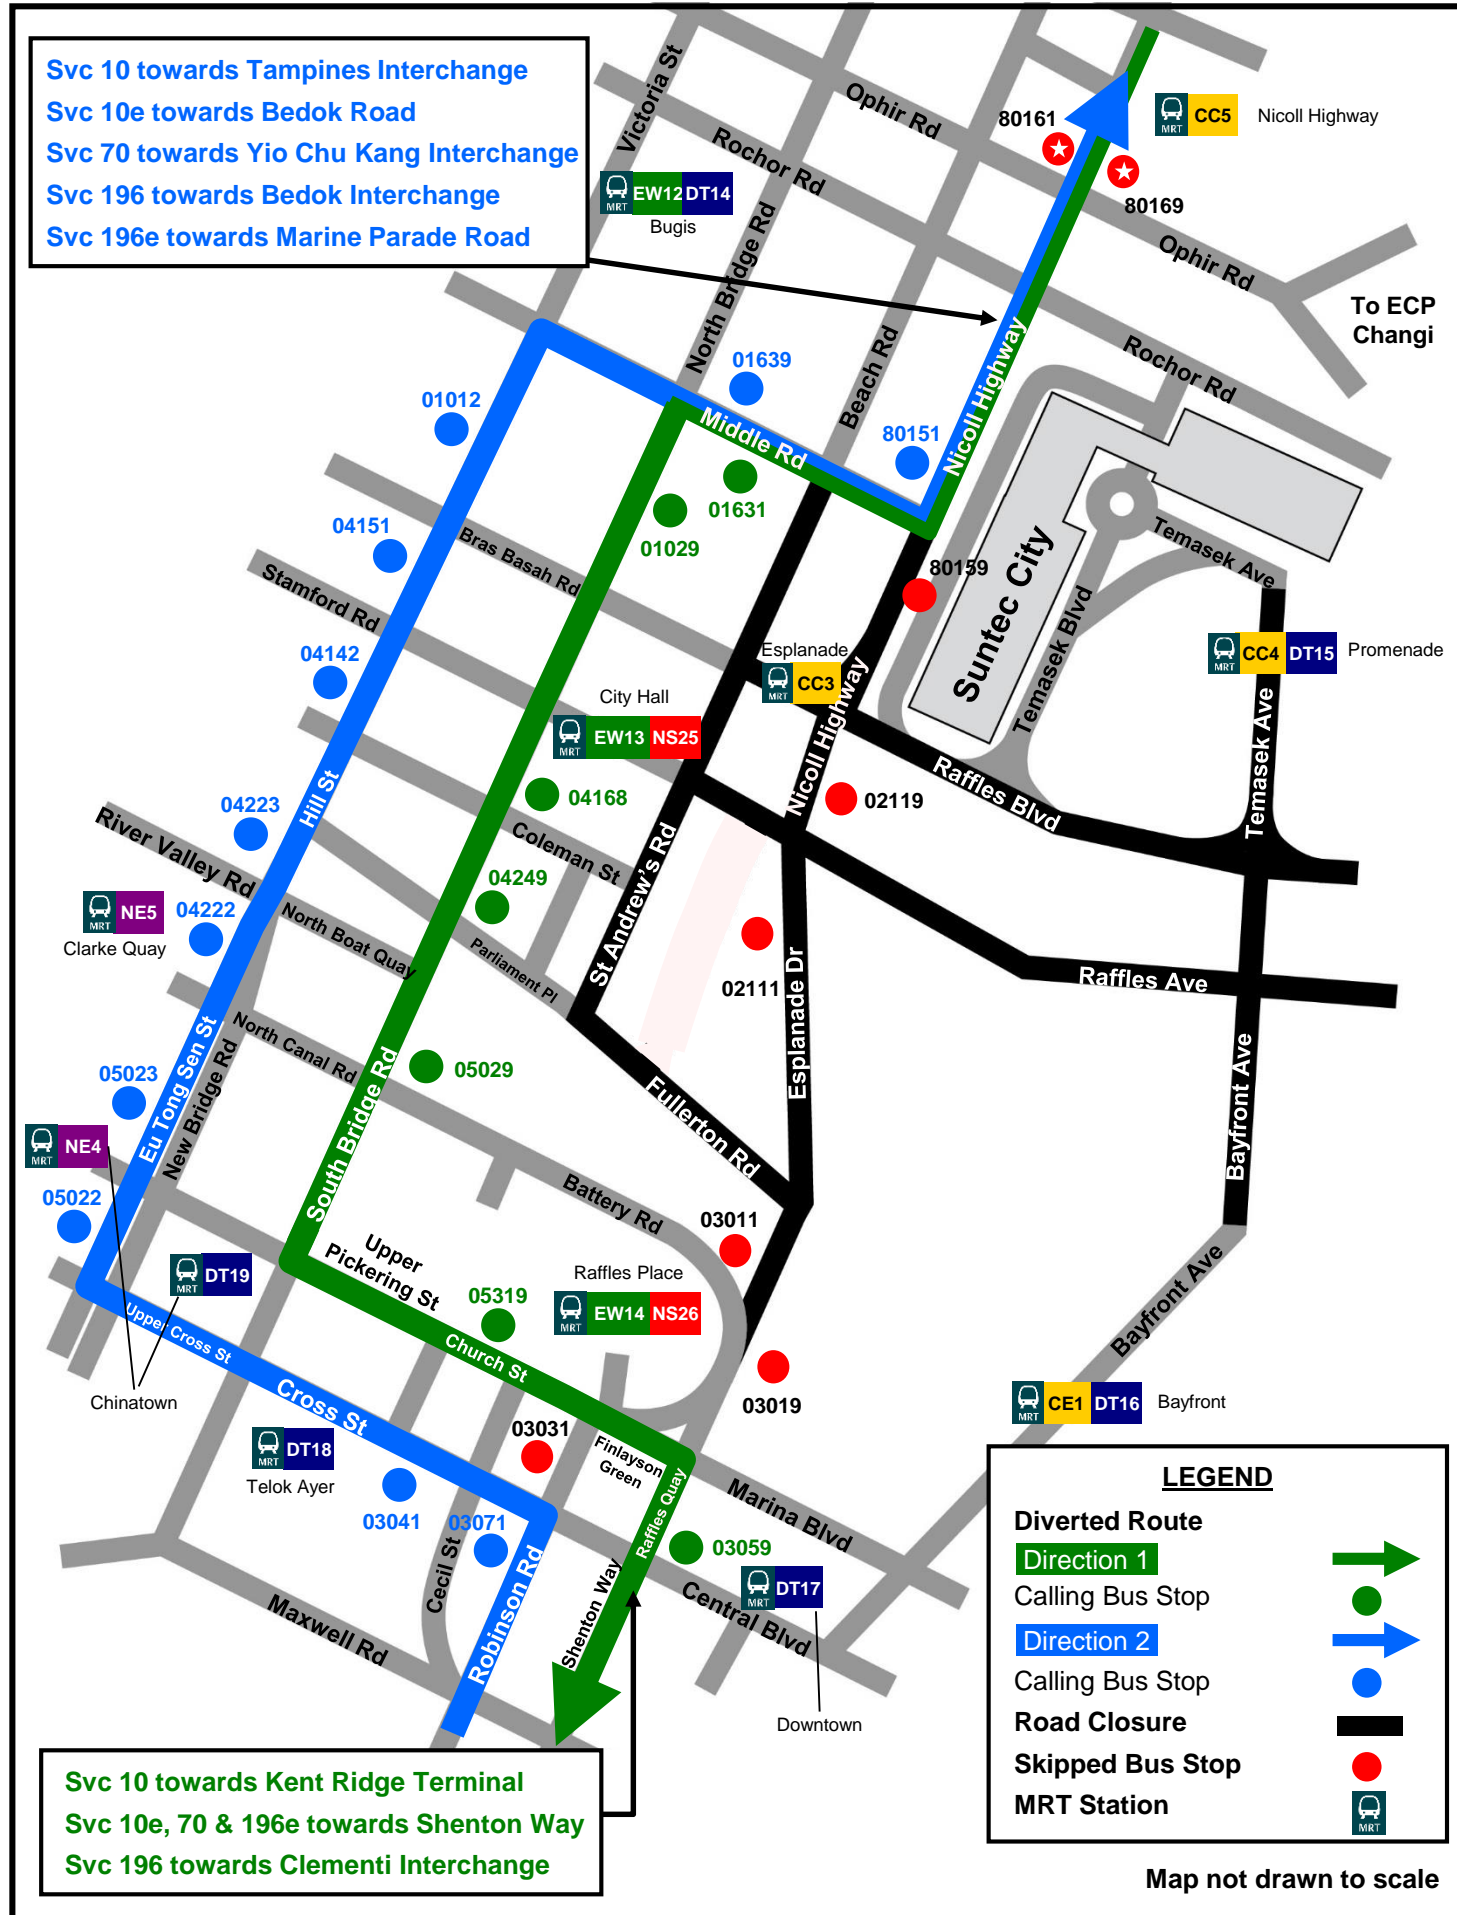

## 2023 Formula One™ Singapore Grand Prix

10, 10e, 70, 196 & 196e

Tuesday, 12 September to  
Monday, 18 September 2023

Due to road closures for the event, these services will be temporarily diverted, resulting in some bus stops being skipped along their regular routes. They will temporarily call at new bus stops along their diverted routes.

### Skipped Bus Stops: 12 Sep - 18 Sep

**Esplanade Drive**  
 ● 02111 Esplanade Bridge

### Skipped Bus Stops: 13 Sep - 18 Sep (whole day unless otherwise stated)

**Nicoll Highway**  
 ★ 80161 Opposite Nicoll Highway Station  
 From 15 to 17 Sep, bus services will skip this bus stop from 7pm till end of service.  
 On 13, 14 and 18 Sep, this bus stop will not be affected.  
 ★ 80169 Nicoll Highway Station  
 From 15 to 17 Sep, bus services will skip this bus stop from 1pm till end of service.  
 On 13, 14 and 18 Sep, this bus stop will not be affected.  
 ● 80159 Suntec City  
 ● 02119 Opposite War Memorial Park  
**Collyer Quay**  
 ● 03019 OUE Bayfront  
**Fullerton Road**  
 ● 03011 Fullerton Square  
**Robinson Road**  
 ● 03031 Raffles Place Station Exit F

#### Direction 2

**Robinson Rd**  
 ● 03071 80 Robinson Road  
 Existing bus stop for Svcs 10, 10e, 196 and 196e.  
**Cross Street**  
 ● 03041 Telok Ayer Station Exit A  
**Eu Tong Sen Street**  
 ● 05022 After Chinatown Station Exit D  
 ● 05023 Opposite Hong Lim Park  
 ● 04222 Clarke Quay Station Exit E  
**Hill Street**  
 ● 04223 Old Hill Street Police Station  
 ● 04142 Armenian Church  
**Victoria Street**  
 ● 04151 Cathedral of The Good Shepherd  
 ● 01012 Hotel Grand Pacific  
**Middle Road**  
 ● 01639 Before Beach Road  
**Nicoll Highway**  
 ● 80151 Opposite Suntec City  
 Existing bus stop for Svcs 10, 10e, 70, 196 and 196e.