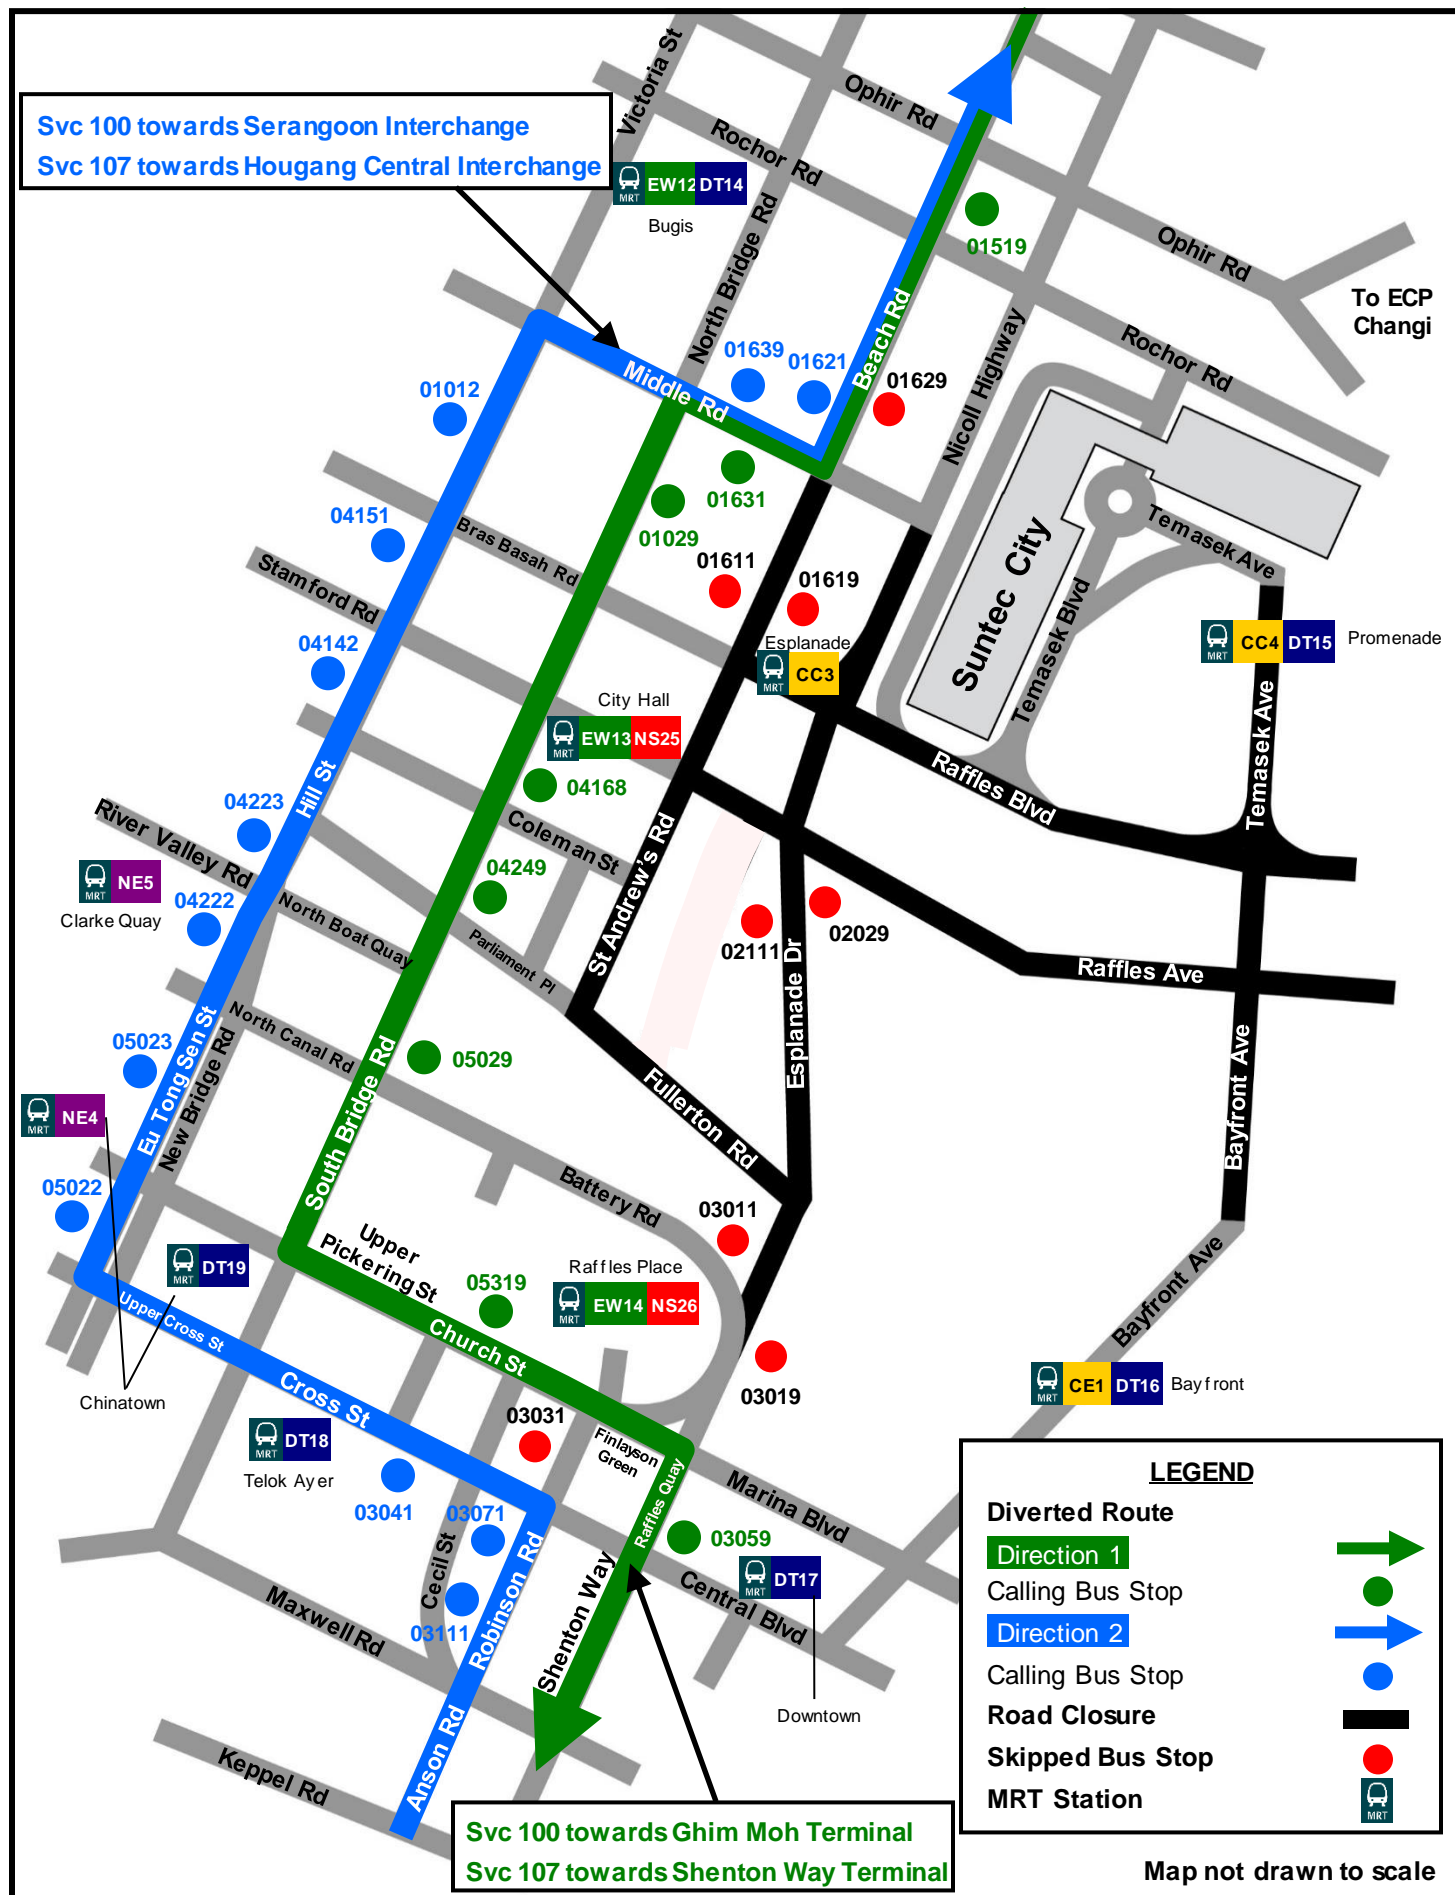

TEMPORARY ROUTE DIVERSION

巴士路线暂时改道 Lencongan Laluan Sementara தற்காலிக மாற்றுப்பாதை

2023 Formula One™ Singapore Grand Prix

100 & 107

Tuesday, 12 September to
Monday, 18 September 2023

Due to road closures for the event, these services will be temporarily diverted, resulting in some bus stops being skipped along their regular routes. They will temporarily call at new bus stops along their diverted routes.

活动期间，由于受道路关闭的影响，这些巴士路线将暂时改道。巴士不会在原本路线的部分巴士站停站，而会在改道路线的新巴士站停站。

Akibat penutupan jalan bagi acara tersebut, perkhidmatan akan dipesongkan buat sementara waktu, menyebabkan bas terpaksa melangkau beberapa perhentian bus di sepanjang laluan sedia ada. Ia akan berhenti di beberapa perhentian bus baru di sepanjang laluan yang dipesongkan.

Skipped Bus Stops: 12 Sep – 18 Sep

- Esplanade Drive**
- 02111 Esplanade Bridge

Skipped Bus Stops: 13 Sep - 18 Sep

- Beach Road**
- 01629 Shaw Towers
 - 01611 After Raffles Hotel
 - 01619 Esplanade Station Exit F
- Esplanade Drive**
- 02029 After Esplanade Station Exit D
- Collyer Quay**
- 03019 OUE Bayfront
- Robinson Road**
- 03031 Raffles Place Station Exit F
- Fullerton Road**
- 03011 Fullerton Square

Direction 2

- Robinson Road**
- 03111 After Capital Tower
Existing bus stop for Svcs 100 and 107.
 - 03071 80 Robinson Road
- Cross Street**
- 03041 Telok Ayer Station Exit A
- Eu Tong Sen Street**
- 05022 After Chinatown Station Exit D
 - 05023 Opposite Hong Lim Park
 - 04222 Clarke Quay Station Exit E
- Hill Street**
- 04223 Old Hill Street Police Station
 - 04142 Armenian Church
- Victoria Street**
- 04151 Cathedral of The Good Shepherd
 - 01012 Hotel Grand Pacific
- Middle Road**
- 01639 Before Beach Road
- Beach Road**
- 01621 Opposite Shaw Towers
Existing bus stop for Svcs 100 and 107.