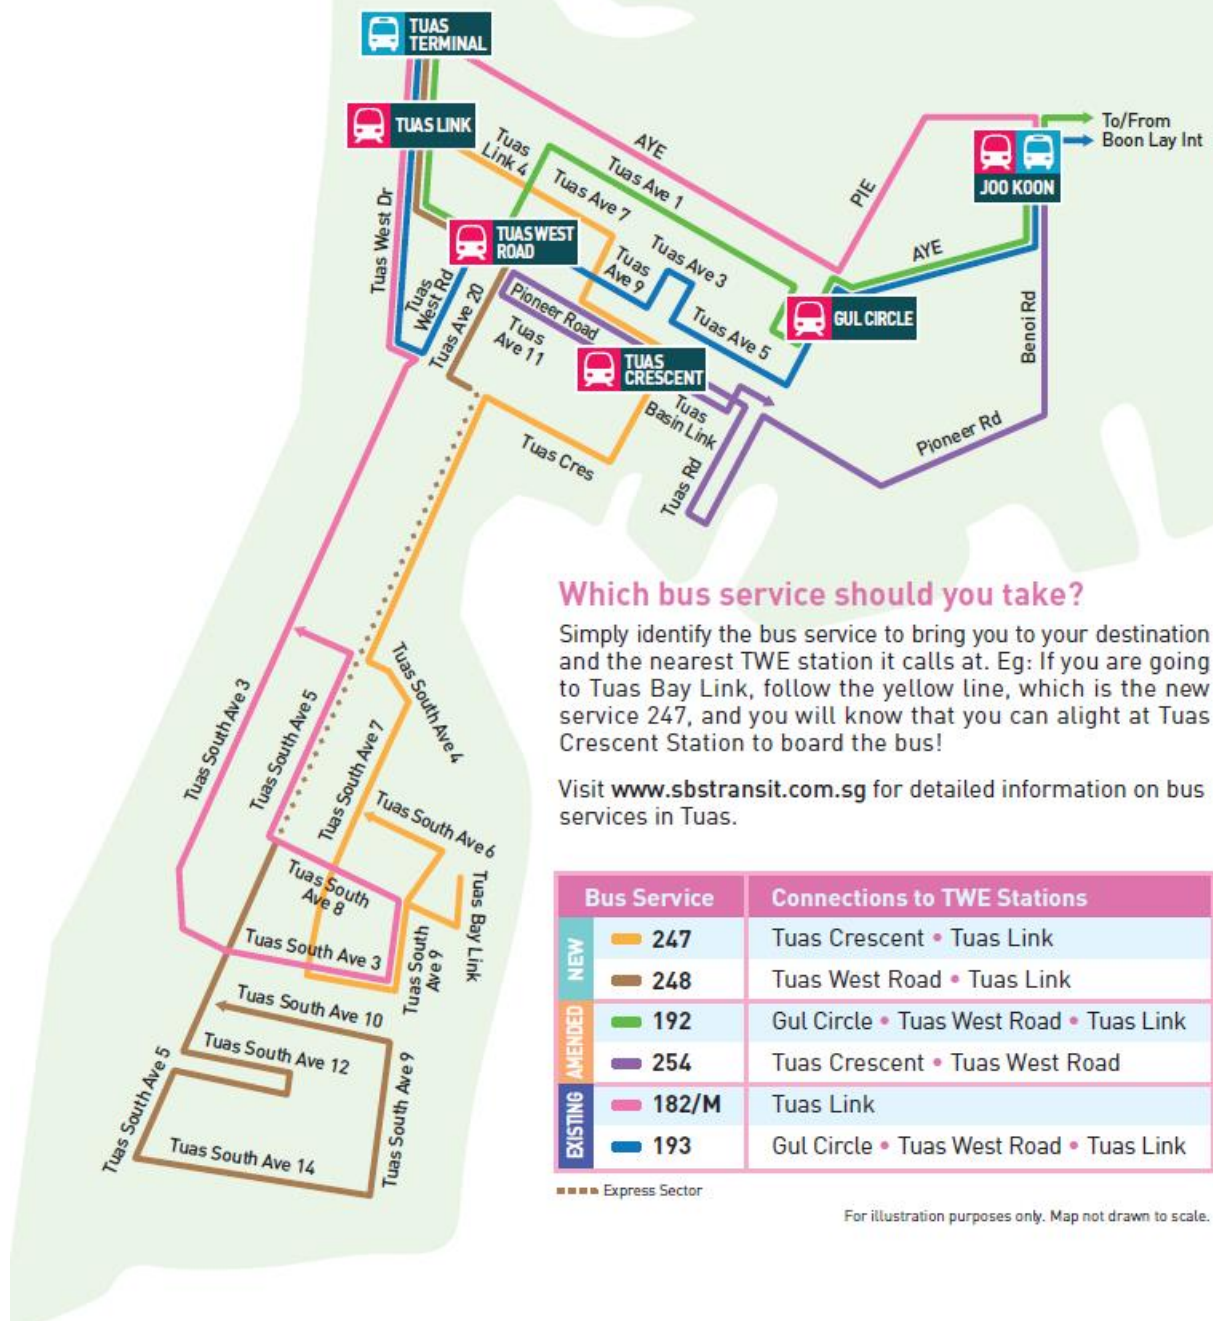

# More Bus Services for **GREATER ACCESSIBILITY**

Beyond the improved rail connectivity, public bus services will be enhanced to provide you with greater accessibility within Tuas. With six bus services serving the area - two new bus services, two amended routes and two existing services, commuters can easily transfer from the new MRT stations to these bus services to reach more places within Tuas!

## Which bus service should you take?

Simply identify the bus service to bring you to your destination and the nearest TWE station it calls at. Eg: If you are going to Tuas Bay Link, follow the yellow line, which is the new service 247, and you will know that you can alight at Tuas Crescent Station to board the bus!