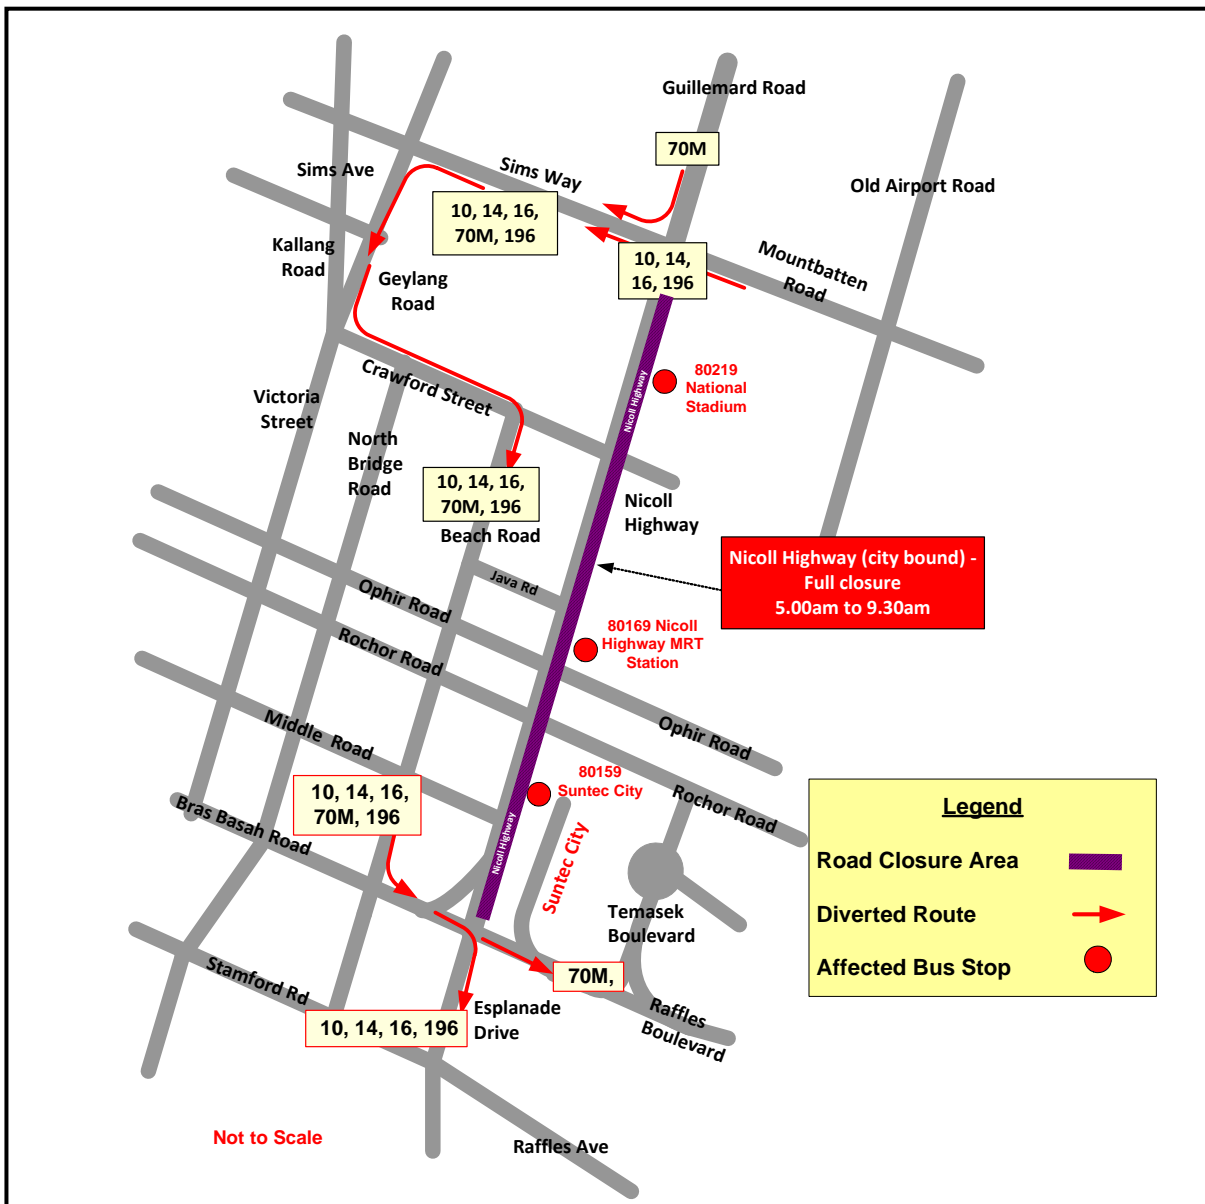

Adidas King Of The Road 2013

Sunday, 11 Aug, 5.00am to 9.30am

Bus services serving these bus stops will be affected: 这些路线在以下的车站将受影响:

Road Name	Bus Stop Description	Affected Services
Nicoll Highway	• 80219 National Stadium	10, 14, 16, 70M, 196
	• 80169 Nicoll Highway MRT Station	
	• 80159 Suntec City	