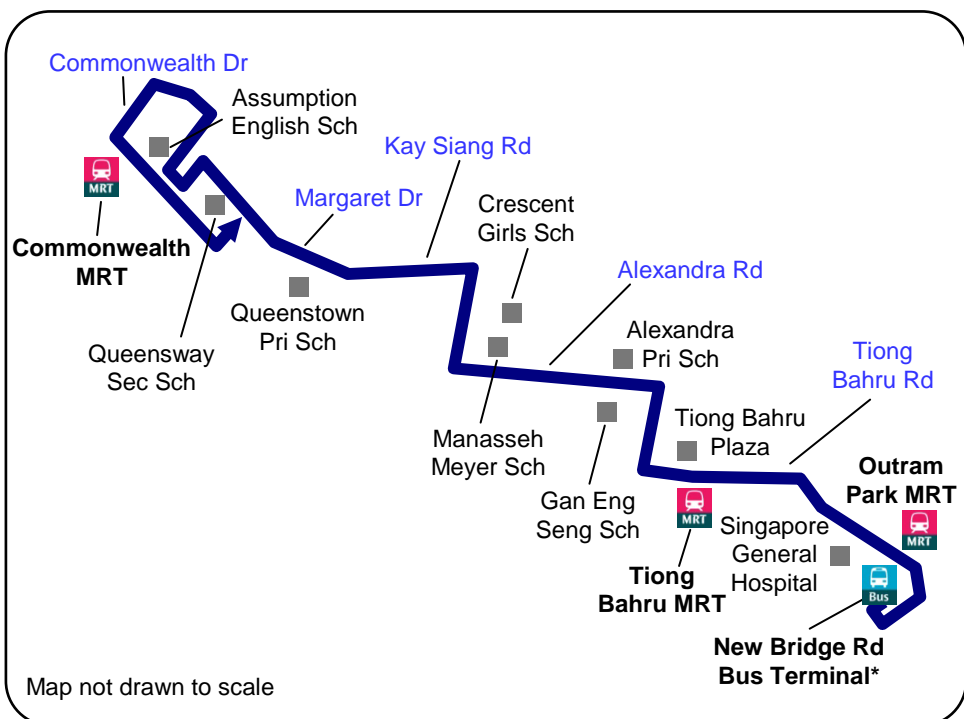

Bringing You More Buses, Better Rides

122

New Service From Sunday, 15 March 2015 新路线从2015年3月15日(星期日)起开始服务

- Serves Outram Road, Tiong Bahru Road, Lower Delta Road, Alexandra Road, Tanglin Road, Kay Siang Road, Margaret Drive, Queensway, Commonwealth Drive and Commonwealth Avenue
- Provides convenient access to:
 - Transport Nodes : Outram Park, Tiong Bahru and Commonwealth MRT Stations, as well as New Bridge Road Bus Terminal*
 - Schools : Gan Eng Seng, Manasseh Meyer, Queenstown Pri, Queensway Sec, Assumption English, Crescent Girls, Alexandra Pri
 - Mall : Tiong Bahru Plaza
 - Others : Singapore General Hospital
- 途经欧南路、中巴鲁路、立达路下段、亚历山大路、东陵路、继祥路、玛格烈通道、女皇大道、联邦通道和联邦道
- 方便通往下列地点:
 - 交通：欧南园、中巴鲁和联邦地铁站及新桥路巴士总站*
 - 学校：颜永成、Manasseh Meyer、女皇镇小学、女皇道中学、圣升英校、克信女中、雅德小学
 - 商场：中巴鲁广场
 - 其他：新加坡中央医院