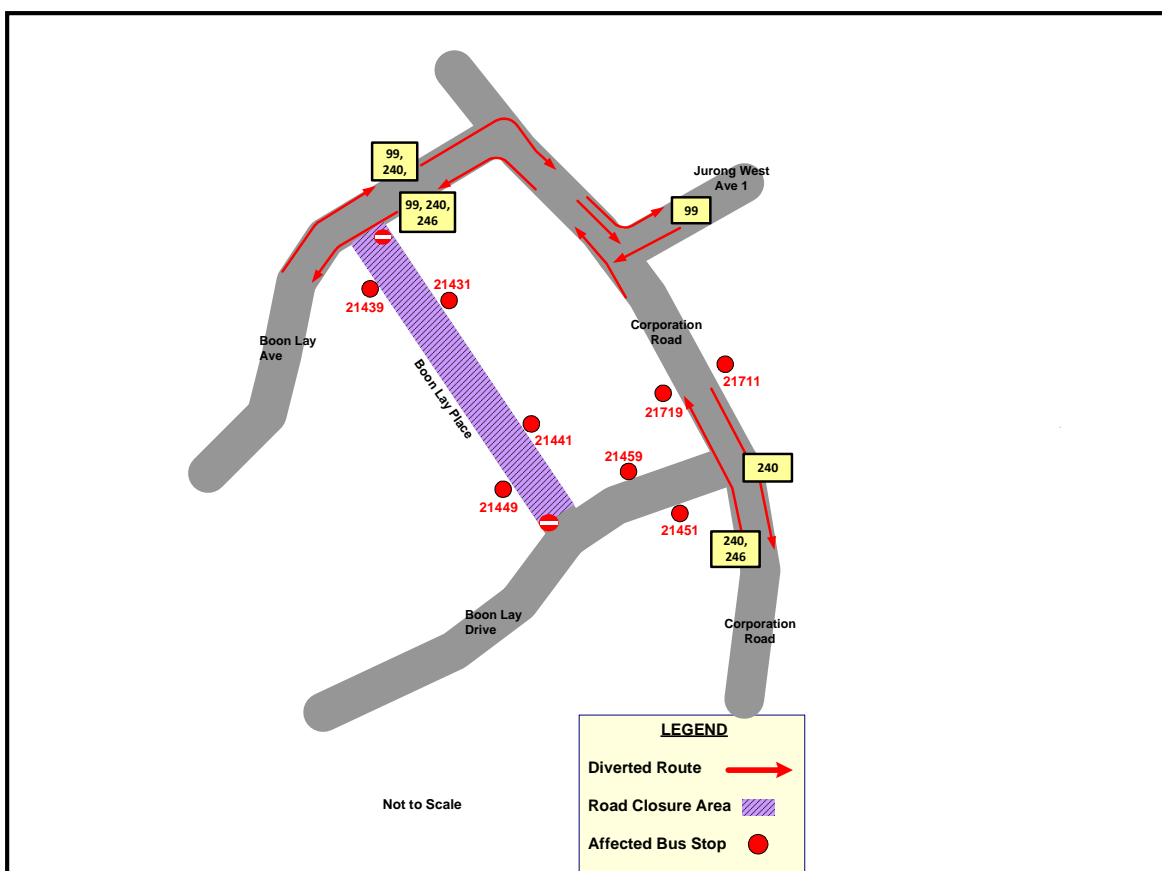

Countdown @ Boon Lay

**Tuesday, 31 December 2013, 6.00pm to
Wednesday, 1 January 2014, 1.00am**

Bus services will skip the following bus stops: 这些路线将不在以下车站靠站:

Road	Bus Stop	Affected Services
Corporation Road	• 21719 Opp Block 529	99
	• 21711 Before Blocks 523/525	
Boon Lay Drive	• 21459 Block 209	99, 240, 246
	• 21451 Block 206	
Boon Lay Place	• 21439 Boon Lay Swimming Complex	
	• 21449 Boon Lay Shopping Centre	
	• 21431 Opp Boon Lay Awimming Complex	99, 240
	• 21441 Block 207	

Bus services will skip the following bus stops: 这些路线将不在以下车站靠站:

Road	Bus Stop Skipped	Time	Affected Services
Bayfront Ave	• 03501 Marina Bay Sands Theatre	11.30pm - 1.00am	97, 133
	• 03511 Marina Bay Sands MICE		
Collyer Quay	• 03019 OUE Bayfront	6.00pm - 1.00am	10, 57, 100, 130, 131, 196
Connaught Drive	• 02029 Opp S'pore Cricket Club	11.30pm - 1.00am	100, 130, 131
Esplanade Drive	• 02111 Esplanade Bridge		10, 57, 196
Fullerton Road	• 02011 Victoria Concert Hall		100, 130, 131
	• 03011 Fullerton Square		10, 57, 100, 130, 131, 196
Marina Boulevard	• 03381 The Sail	9.00pm - 1.00am	97
	• 03391 Marina Bay Financial Centre		
Raffles Ave	• 02051 Seating Gallery	6.00pm - 1.00am	36, 56, 70M, 97, 111, 133, 162M, 195, Nite Owls
	• 02061 The Esplanade		
Temasek Ave	• 02171 Opp The Ritz Carlton	11.30pm - 1.00am	36, 70M, 97, 111, 133, 162M, 502, 518