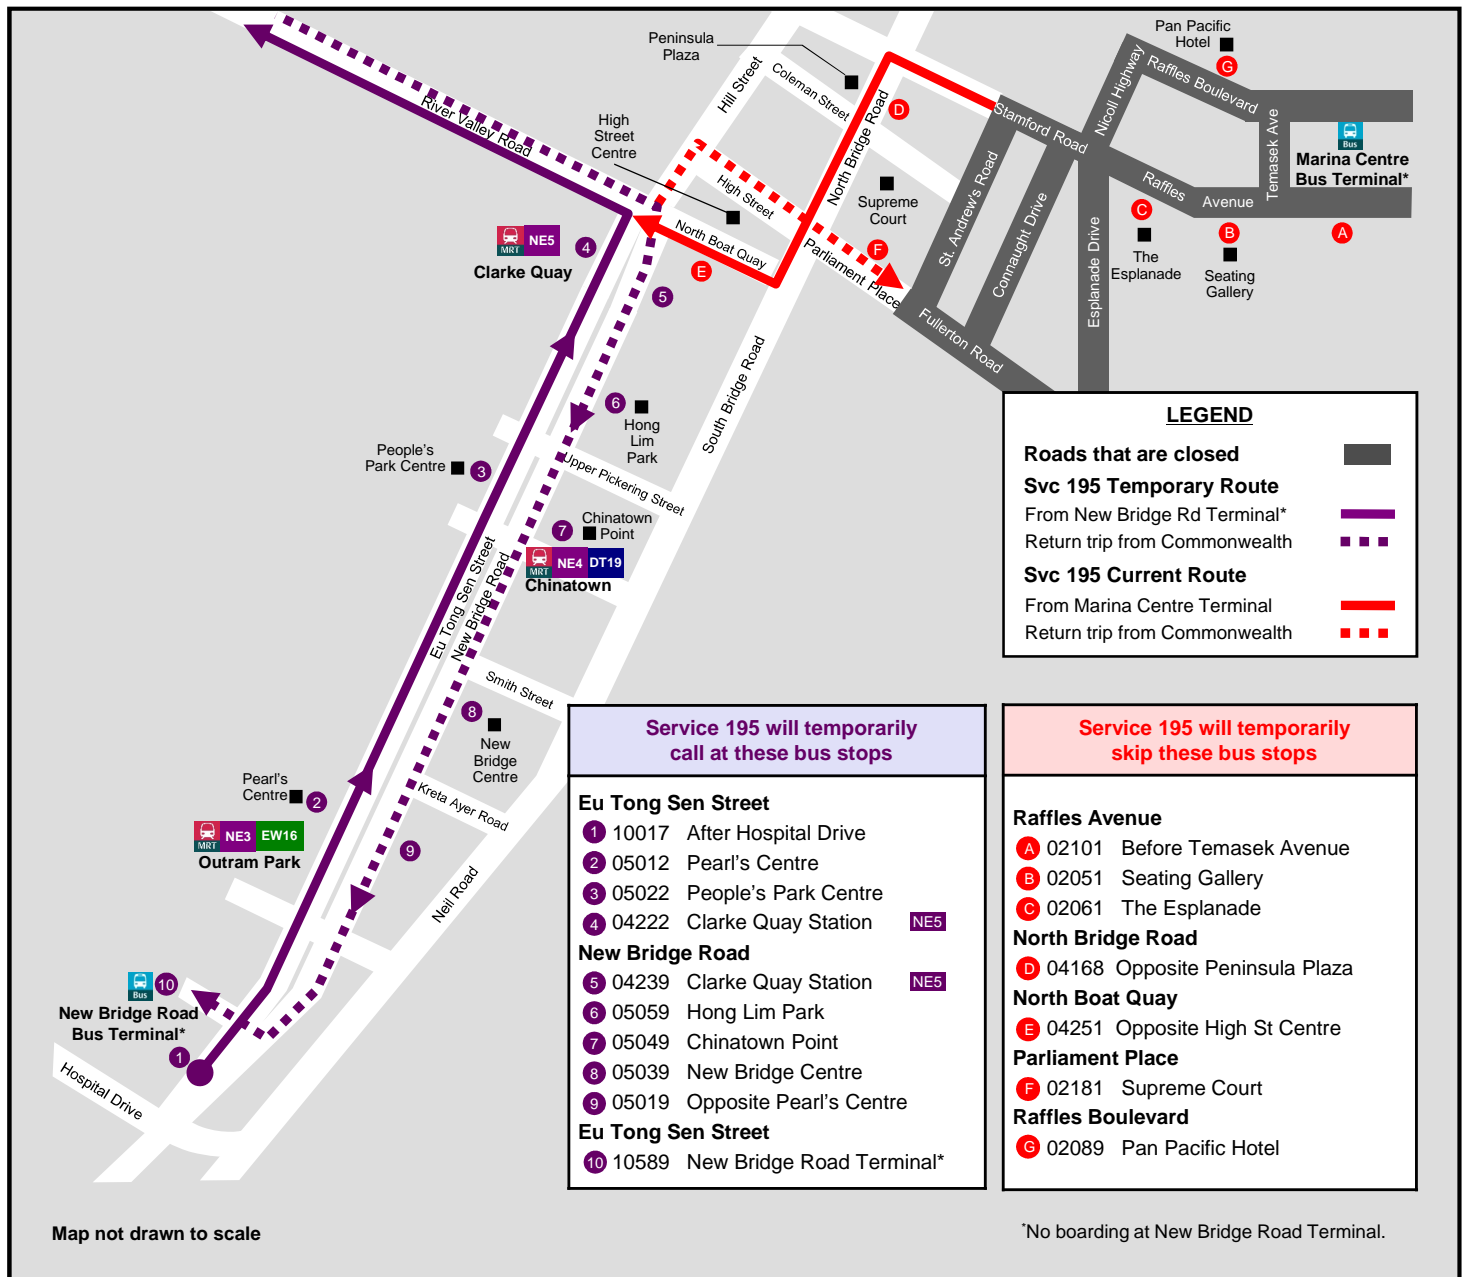

Morning Peak Period 7.30am - 8.30am	Evening Peak Period 6.00pm - 7.00pm
Terminating Bus Stop (Temporary)	Starting Bus Stop (Temporary)
Raffles Quay • 03059 One Raffles Quay	Raffles Quay • 03059 One Raffles Quay
As it will not terminate as usual at the bus stop outside Pan Pacific Hotel (bus stop 02089) along Raffles Boulevard, it will have to skip the following bus stops: <b style="color: red;">Bus Stops Skipped Marina Boulevard • 03381 The Sail • 03391 Marine Bay Financial Centre Bayfront Avenue • 03511 Marina Bay Sands MICE • 03501 Marina Bay Sands Theatre Temasek Avenue • 02169 Centennial Tower Temasek Boulevard • 02159 Opposite Suntec Convention Ctr Raffles Boulevard • 02089 Pan Pacific Hotel	As it will not start as usual from the bus stop before Temasek Avenue (bus stop 02101) along Raffles Avenue, it will have to skip the following bus stops: <b style="color: red;">Bus Stops Skipped Raffles Avenue • 02101 Before Temasek Avenue • 02051 Seating Gallery • 02061 The Esplanade Temasek Boulevard • 02151 Suntec Convention Centre Temasek Avenue • 02161 Opposite Millenia Tower • 02171 Opposite The Ritz-Carlton Bayfront Avenue • 03509 Marina Bay Sands Hotel • 03519 Opposite Marina Bay Sands MICE Central Boulevard • 03539 Marina Bay Station • 03529 Downtown Station

We apologise for any inconvenience caused. 不便之处，敬请原谅。

195

16 - 21 September 2015 Temporary Route Amendment 路线暂时更改

Due to road closures for the event, the route of Service 195 will be temporarily amended to operate from the New Bridge Road Terminal instead of the Marina Centre Terminal.

由于一些道路将在2015年一级方程式™期间封闭，路线195将暂时启程于新桥路总站而非滨海中心总站。

We apologise for any inconvenience caused. 不便之处，敬请原谅。