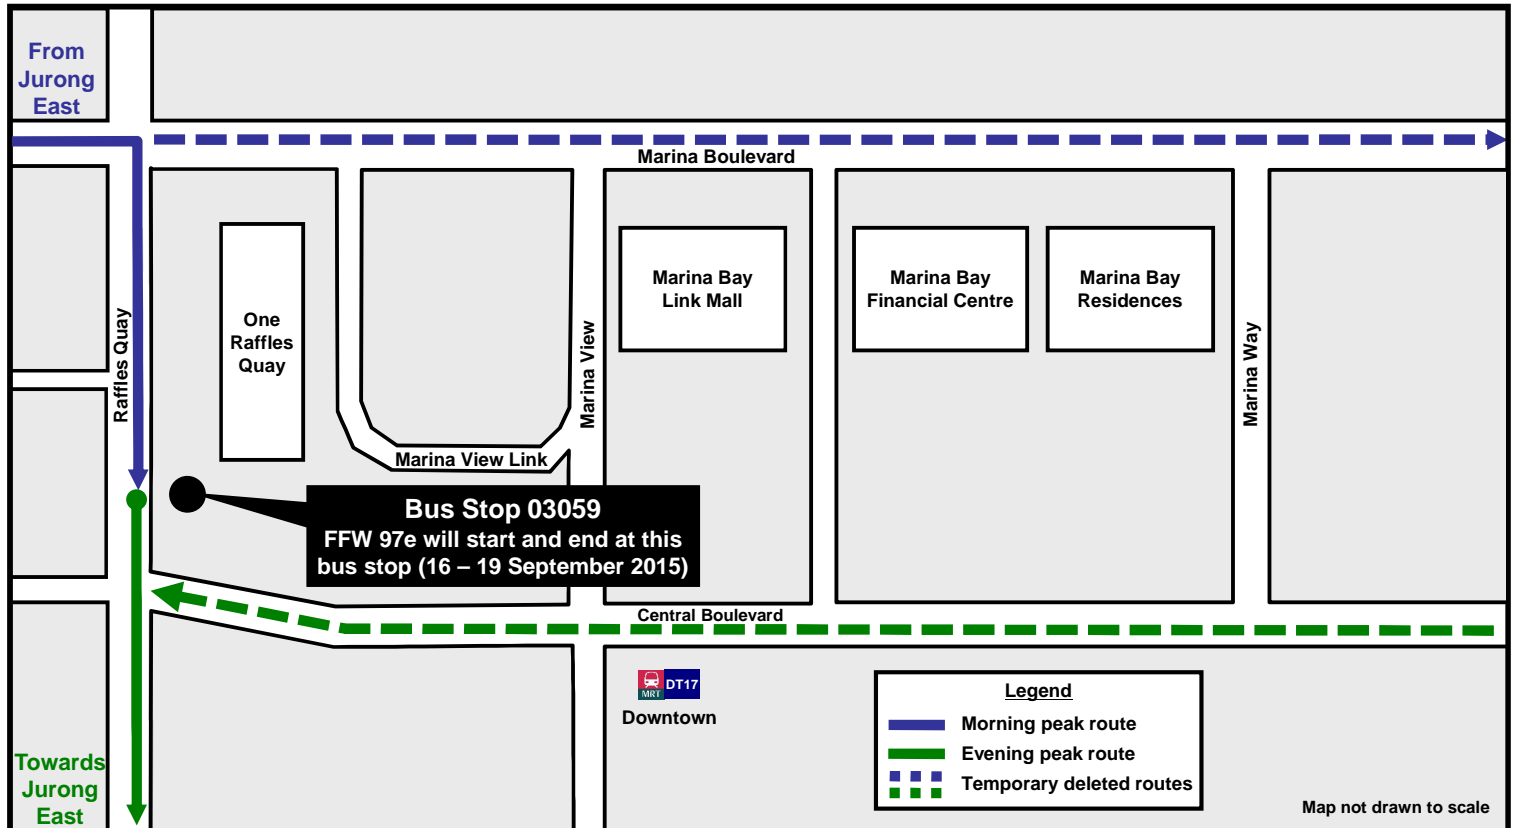

Morning Peak Period 7.30am - 8.30am	Evening Peak Period 6.00pm - 7.00pm
Terminating Bus Stop (Temporary)	Starting Bus Stop (Temporary)
Raffles Quay • 03059 One Raffles Quay	Raffles Quay • 03059 One Raffles Quay
As it will not terminate as usual at the bus stop outside Pan Pacific Hotel (bus stop 02089) along Raffles Boulevard, it will have to skip the following bus stops: <b style="color: red;">Bus Stops Skipped Marina Boulevard • 03381 The Sail • 03391 Marine Bay Financial Centre Bayfront Avenue • 03511 Marina Bay Sands MICE • 03501 Marina Bay Sands Theatre Temasek Avenue • 02169 Centennial Tower Temasek Boulevard • 02159 Opposite Suntec Convention Ctr Raffles Boulevard • 02089 Pan Pacific Hotel	As it will not start as usual from the bus stop before Temasek Avenue (bus stop 02101) along Raffles Avenue, it will have to skip the following bus stops: <b style="color: red;">Bus Stops Skipped Raffles Avenue • 02101 Before Temasek Avenue • 02051 Seating Gallery • 02061 The Esplanade Temasek Boulevard • 02151 Suntec Convention Centre Temasek Avenue • 02161 Opposite Millenia Tower • 02171 Opposite The Ritz-Carlton Bayfront Avenue • 03509 Marina Bay Sands Hotel • 03519 Opposite Marina Bay Sands MICE Central Boulevard • 03539 Marina Bay Station • 03529 Downtown Station