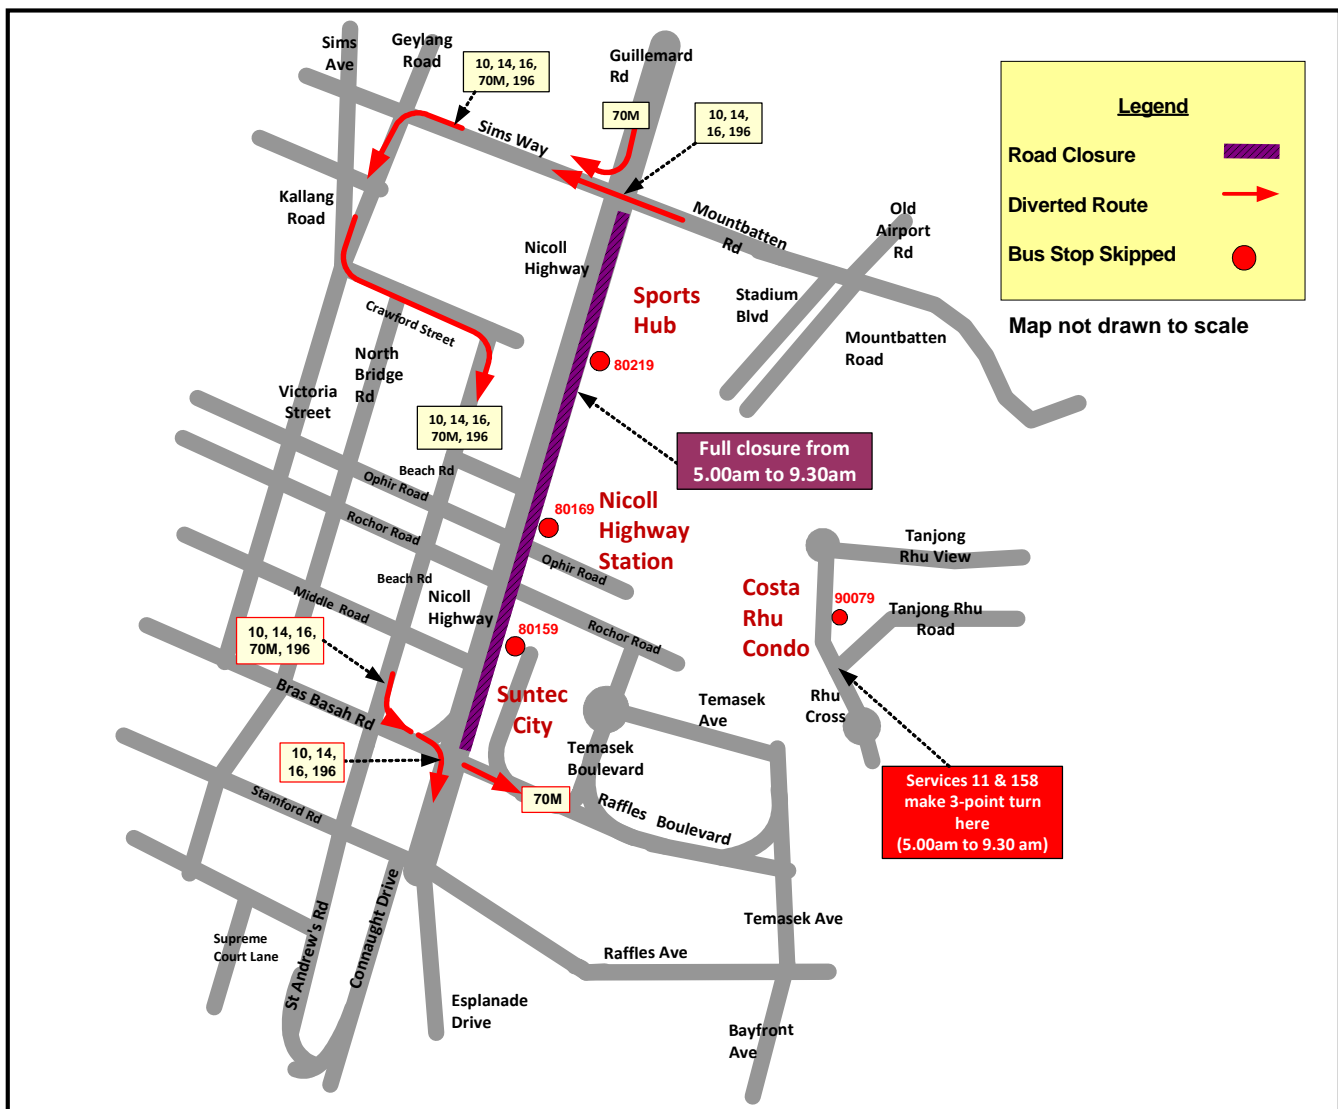

BUS SERVICES TO SKIP BUS STOPS

巴士路线暂不停靠车站

Sunday, 9 November, 5.00am to 9.30am

(Great Eastern Women's Run 2014)

Road Name	Bus Stops Skipped	Affected Services
Nicoll Highway	80219 National Stadium	10, 14, 16, 70M, 196
	80169 Nicoll Highway Station	
	80159 Suntec City	
Rhu Cross	90079 Opp Costa Rhu Condo	11, 158