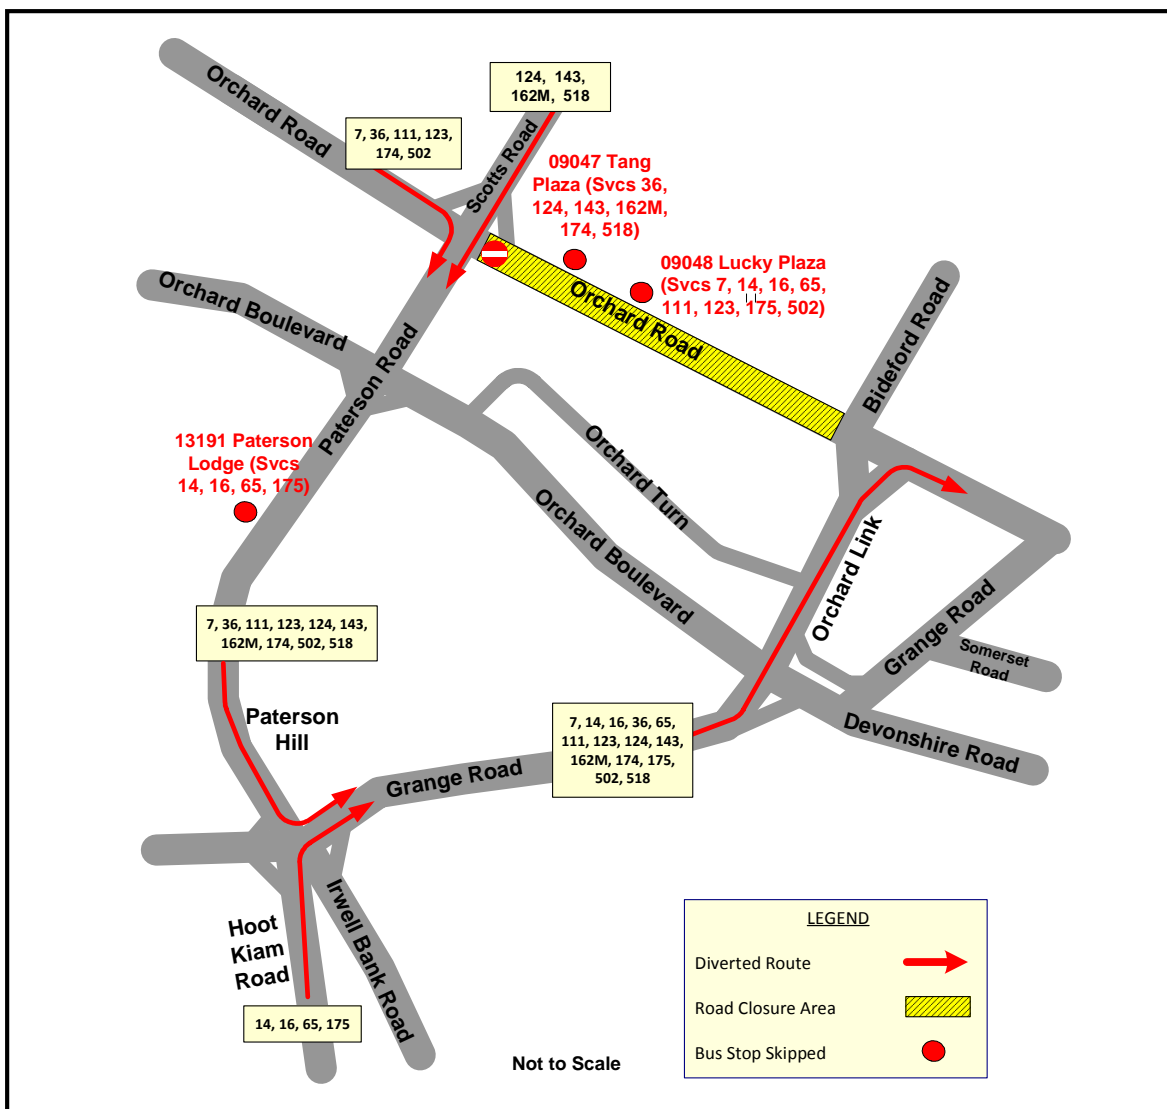

Celebrate Christmas In Singapore 2013

**Wednesday, 25 December, 1.00pm to
Thursday, 26 December, 1.00am**

Due to road closure, the following bus services and bus stops will be affected:
由于道路封闭，以下的路线和车站将受影响：

Road	Bus Stop Skipped	Affected Services
Orchard Road	• 09047 Tang Plaza	36, 124, 143, 162M, 174, 518
	• 09048 Lucky Plaza	7, 14, 16, 65, 111, 123, 175, 502
Paterson Road	• 13191 Paterson Lodge	14, 16, 65, 175