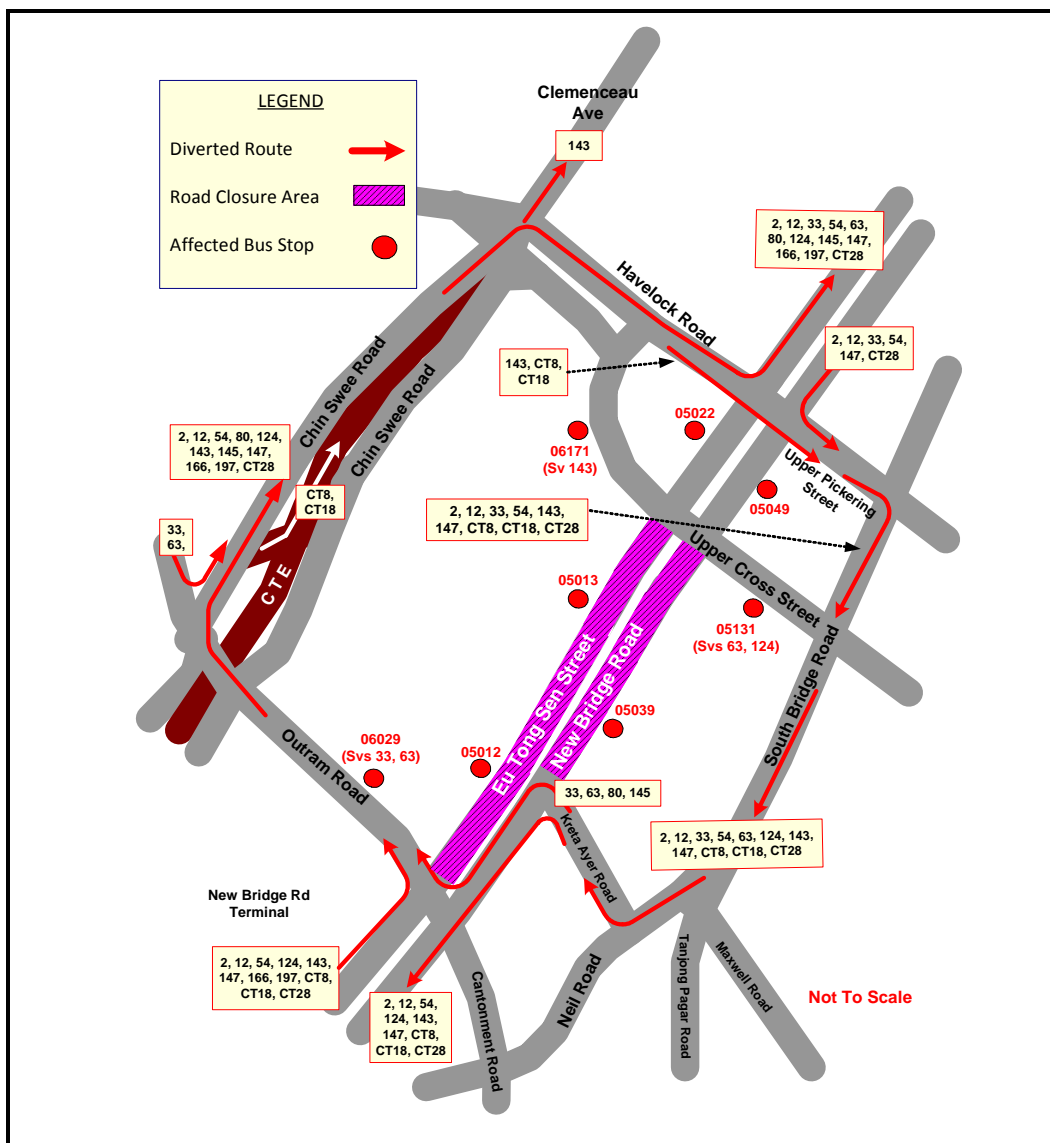

Chinatown Chinese New Year Light-Up & Opening Ceremony 2013

Saturday, 19 January 2013, 2.00pm to 11.00pm

Bus services at these bus stops will be affected 这些路线在以下的车站将受影响:

Road Name	Bus Stop	Affected Services
Eu Tong Sen Street	• 05012 Pearl's Centre	54, 124, 143, 147, 166, CT8, CT18, CT28
	• 05013 People's Park Complex	2, 12, 33, 63, 80, 143, 197, CT8, CT18, CT28
	• 05022 People's Park Centre	54, 124, 145, 147, 166
New Bridge Road	• 05039 New Bridge Centre	2, 12, 33, 54, 63, 124, 143, 147, CT8, CT18, CT28
	• 05049 Chinatown Point	2, 12, 33, 54, 143, 147, CT8, CT18, CT28
Outram Road	• 06029 Outram Park Station	33, 63
Upper Cross Street	• 05131 Opposite Hong Lim Complex	63, 124
	• 06171 Opposite Subordinate Court	143