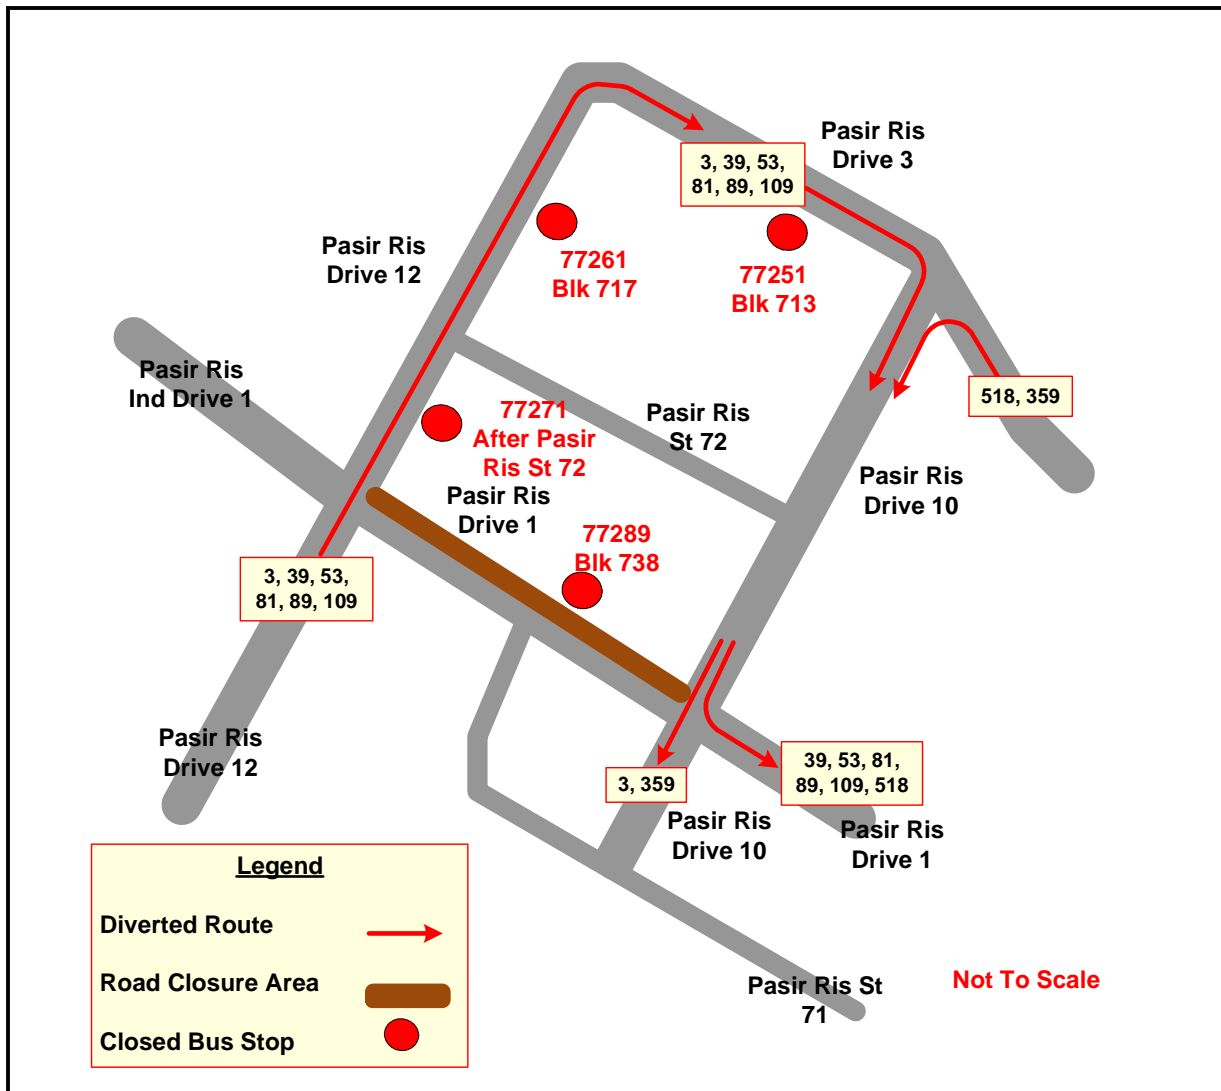

# Chingay 2013 @ Pasir Ris

Sunday, 24 February, 7.00pm to 8.00pm

Bus services at this bus stops will be affected 这些路线在以下的车站将受影响:

Road	Bus Stop	Affected Services
Pasir Ris Drive 1	• 77251 Block 713	359, 518
	• 77261 Block 717	
	• 77271 After Pasir Ris Street 72	3, 39, 53, 81, 89, 109, 359, 518
	• 77289 Block 738	