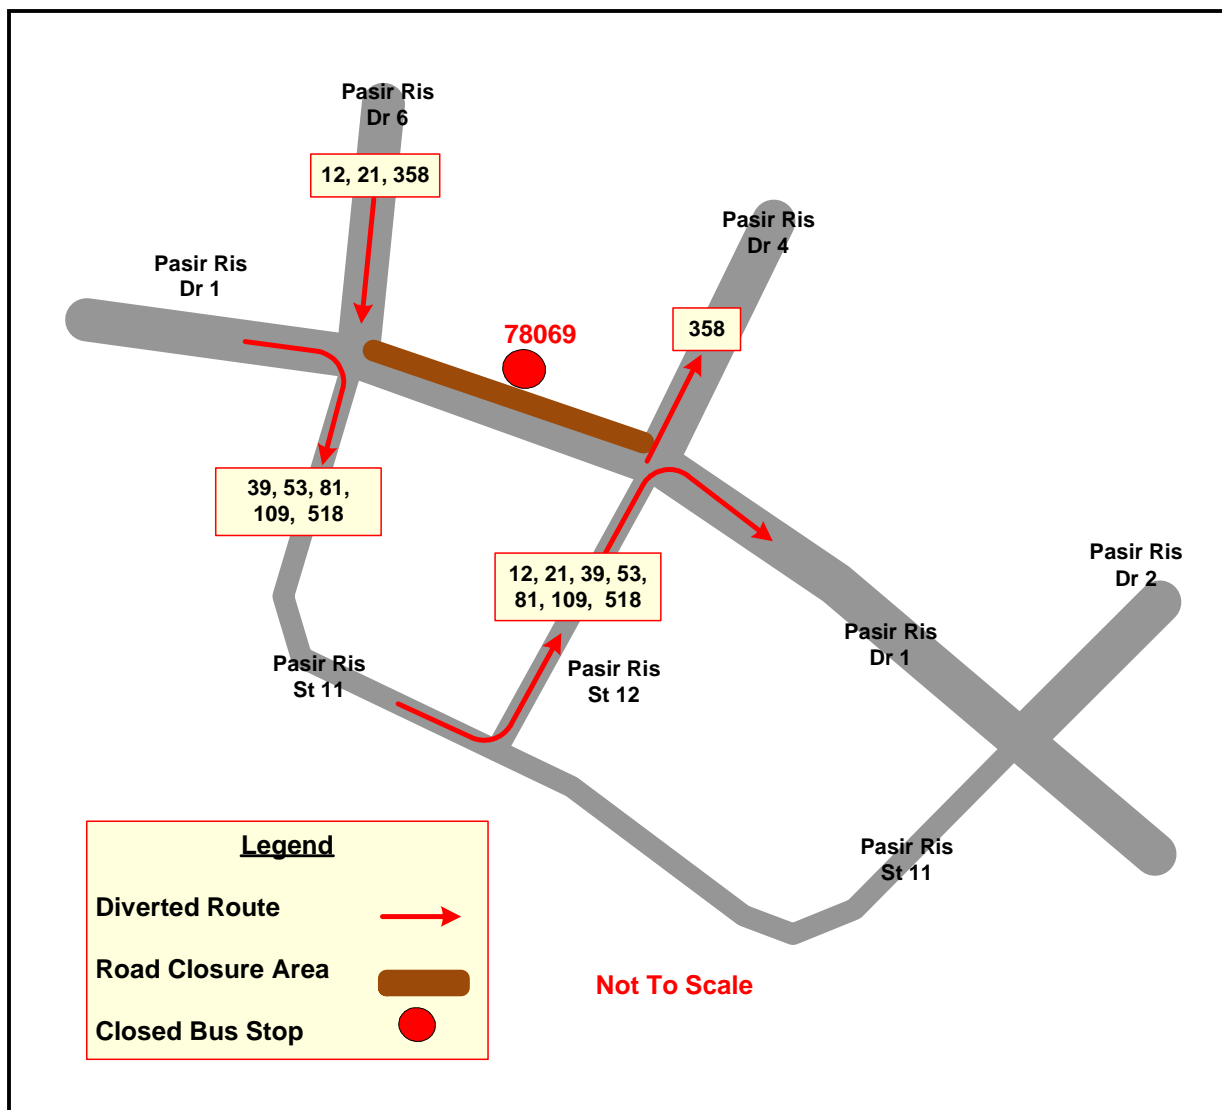

Chingay 2013 @ Pasir Ris

Sunday, 24 February, 8.20pm to 9.00pm

Bus services at this bus stops will be affected 这些路线在以下的车站将受影响:

Road	Bus Stop	Affected Services
Pasir Ris Drive 1	• 78069 Block 442	12, 21, 39, 53, 81, 109, 359, 518

We apologise for any inconvenience caused. 不便之处, 敬请原谅.

For service information, please call TransitLink Hotline at 1800-2255 663 or visit our website www.sbstransit.com.sg.

For feedback on our bus/NEL services, please call our Customer Relations Centre at 1800-2872727.

欲查询服务资讯, 请电通联热线 1800-2255 663 或查阅我们的网页 www.sbstransit.com.sg.

欲反映巴士或地铁服务情况, 请电我们的顾客联络中: 1800-2872727.

Company Registration No.: 199206653M