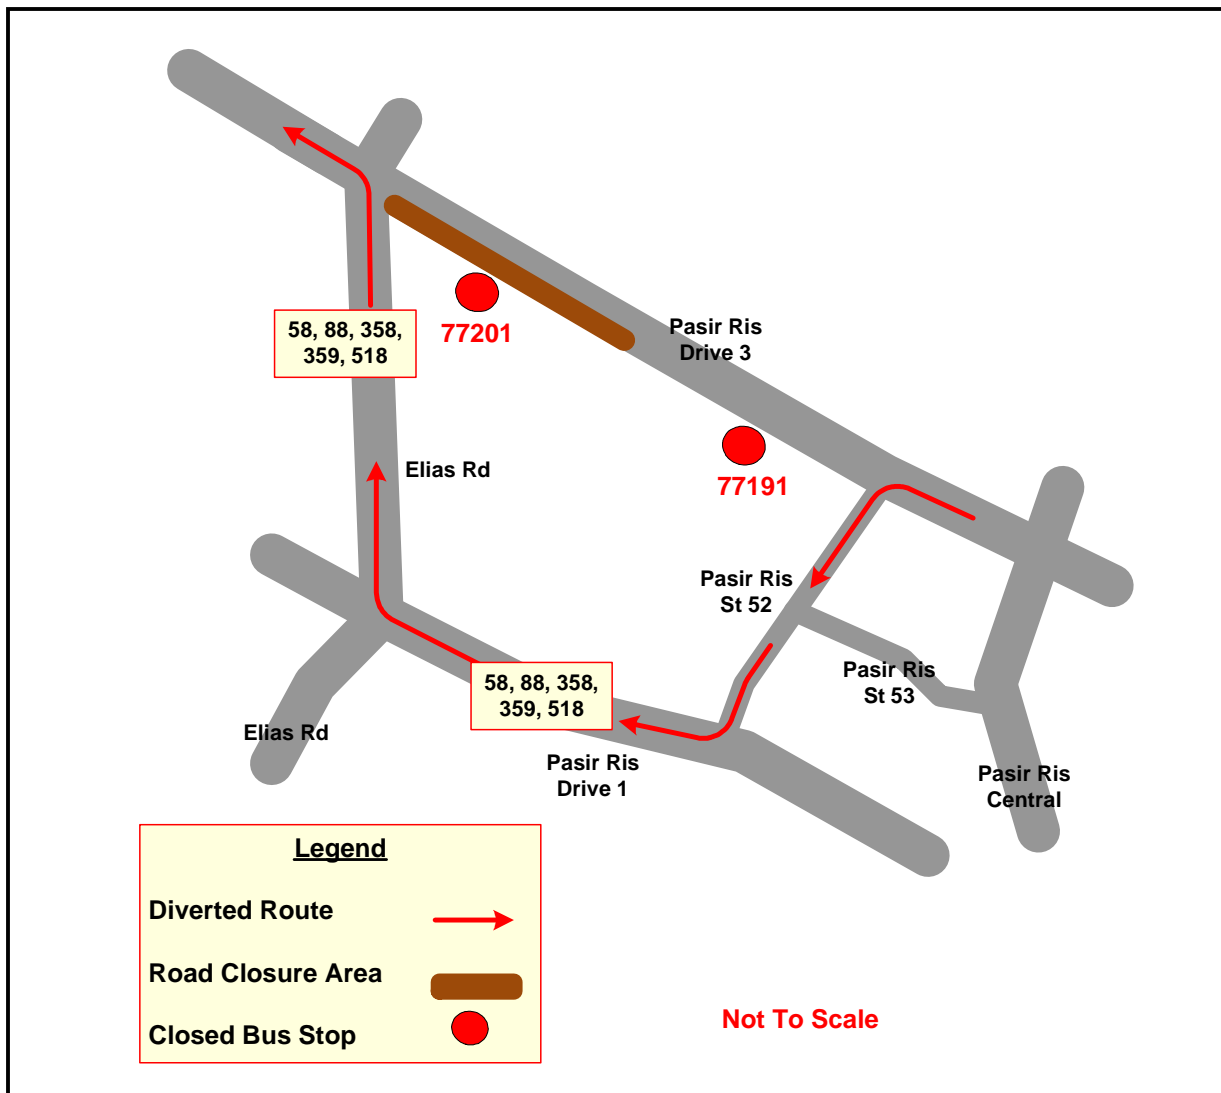

Chingay 2013 @ Pasir Ris

Sunday, 24 February, 9.00pm to 10.00pm

Bus services at this bus stops will be affected 这些路线在以下的车站将受影响:

Road	Bus Stop	Affected Services
Pasir Ris Drive 3	• 77191 Block 500A	58, 88, 358, 359, 518
	• 77201 After Block 601	

We apologise for any inconvenience caused. 不便之处, 敬请原谅.

For service information, please call TransitLink Hotline at 1800-2255 663 or visit our website www.sbstransit.com.sg.

For feedback on our bus/NEL services, please call our Customer Relations Centre at 1800-2872727.

欲查询服务资讯, 请电通联热线 1800-2255 663 或查阅我们的网页 www.sbstransit.com.sg.

欲反映巴士或地铁服务情况, 请电我们的顾客联络中心: 1800-2872727.

Company Registration No.: 199206653M