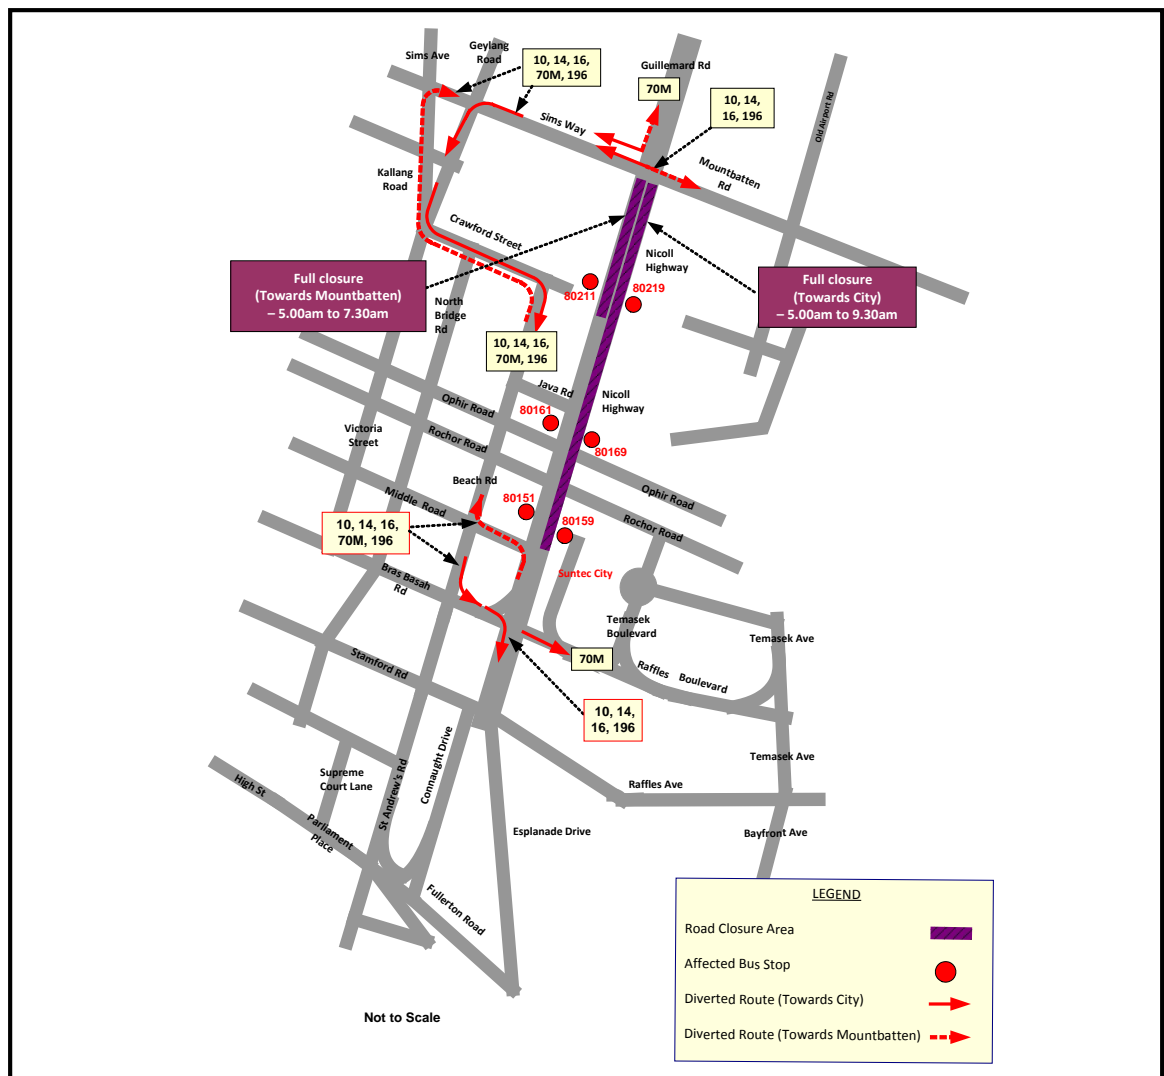

Great Eastern Women's Run 2013

Sunday, 10 November, 5.00am to 9.30am

Bus services will skip the following bus stops: 这些路线将不在以下车站靠站:

Road Name	Bus Stop Skipped	Time	Affected Services
Nicoll Highway	• 80219 National Stadium	5.00am to 9.30am	10, 14, 16, 70M, 196
	• 80169 Nicoll Highway Station		
	• 80159 Suntec City		
	• 80211 People's Association	5.00am to 7.30am	
	• 80161 The Concourse		
	• 80151 Opp Suntec City		