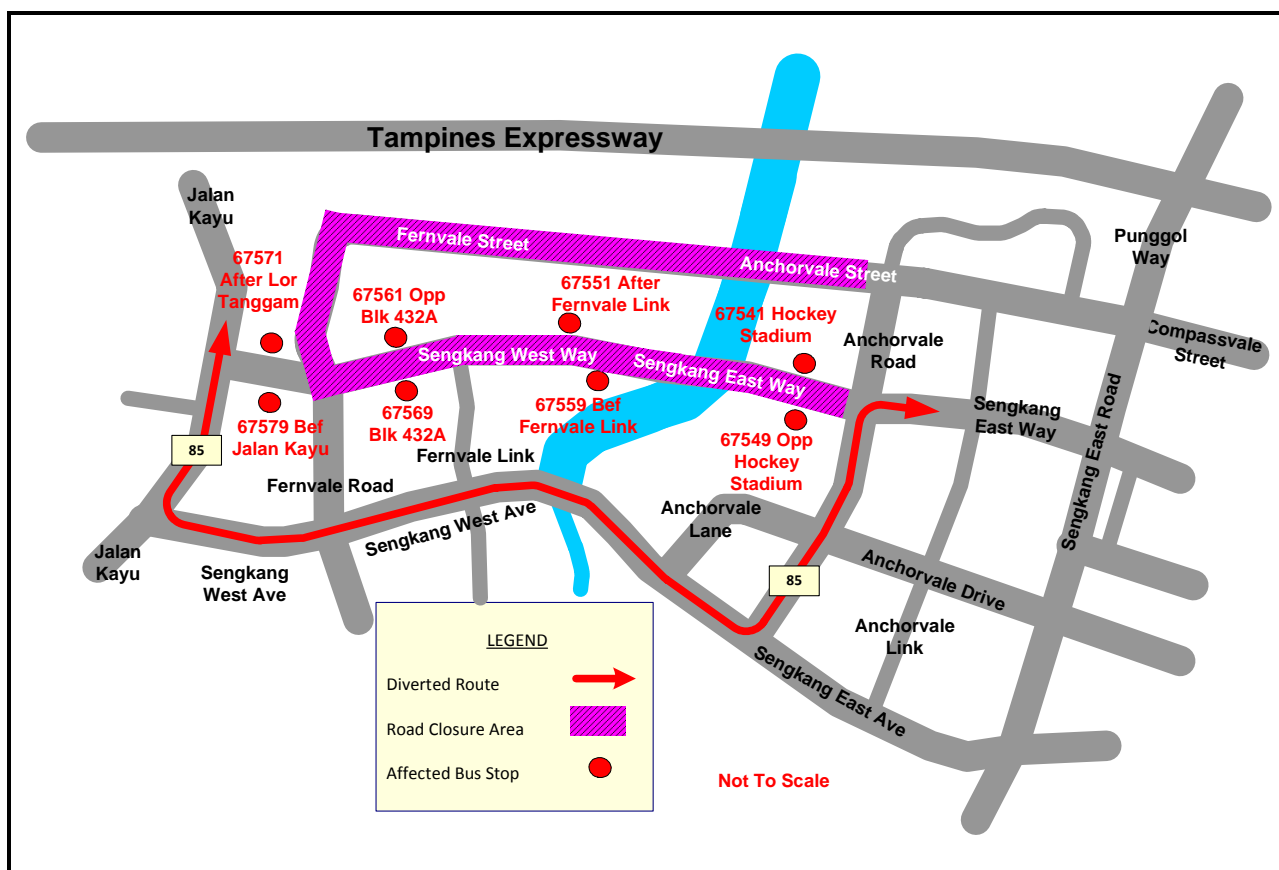

# MetaSprint Duathlon 2013

Sunday, 24 March, 6.50am to 12.00pm

Service 85 will not be able to call at these affected bus stops due to road closure:

由于道路封闭，路线85在以下的车站将受影响：

| Road              | Bus Stop                     |
|-------------------|------------------------------|
| Sengkang East Way | • 67541 Hockey Stadium       |
|                   | • 67549 Opp Hockey Stadium   |
| Sengkang West Way | • 67551 After Fernvale Link  |
|                   | • 67559 Before Fernvale Link |
|                   | • 67561 Opp Blk 432A         |
|                   | • 67569 Blk 432A             |
|                   | • 67571 After Lor Tanggam    |
|                   | • 67579 Before Jalan Kayu    |