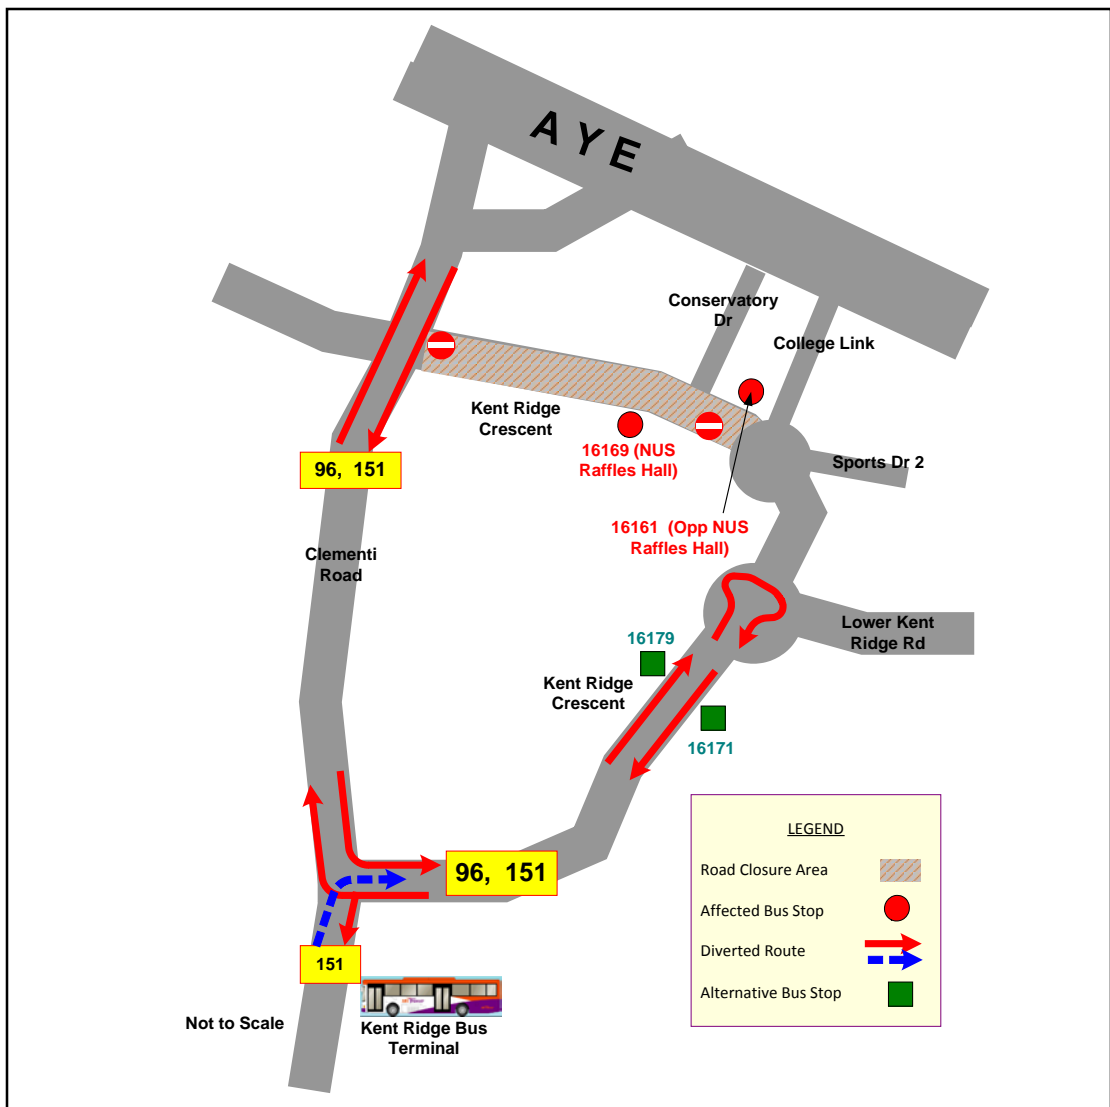

National Day Investiture 2013

Sunday, 10 Nov 2013, 2.30pm to 11.59pm

Services 96 & 151

The following bus stops will be skipped: 巴士将不在以下车站靠站:

Road Name	Bus Stop Skipped	Affected Services
Kent Ridge Crescent	• 16161 Opp NUS Raffles Hall	151
	• 16169 NUS Raffles Hall	96, 151