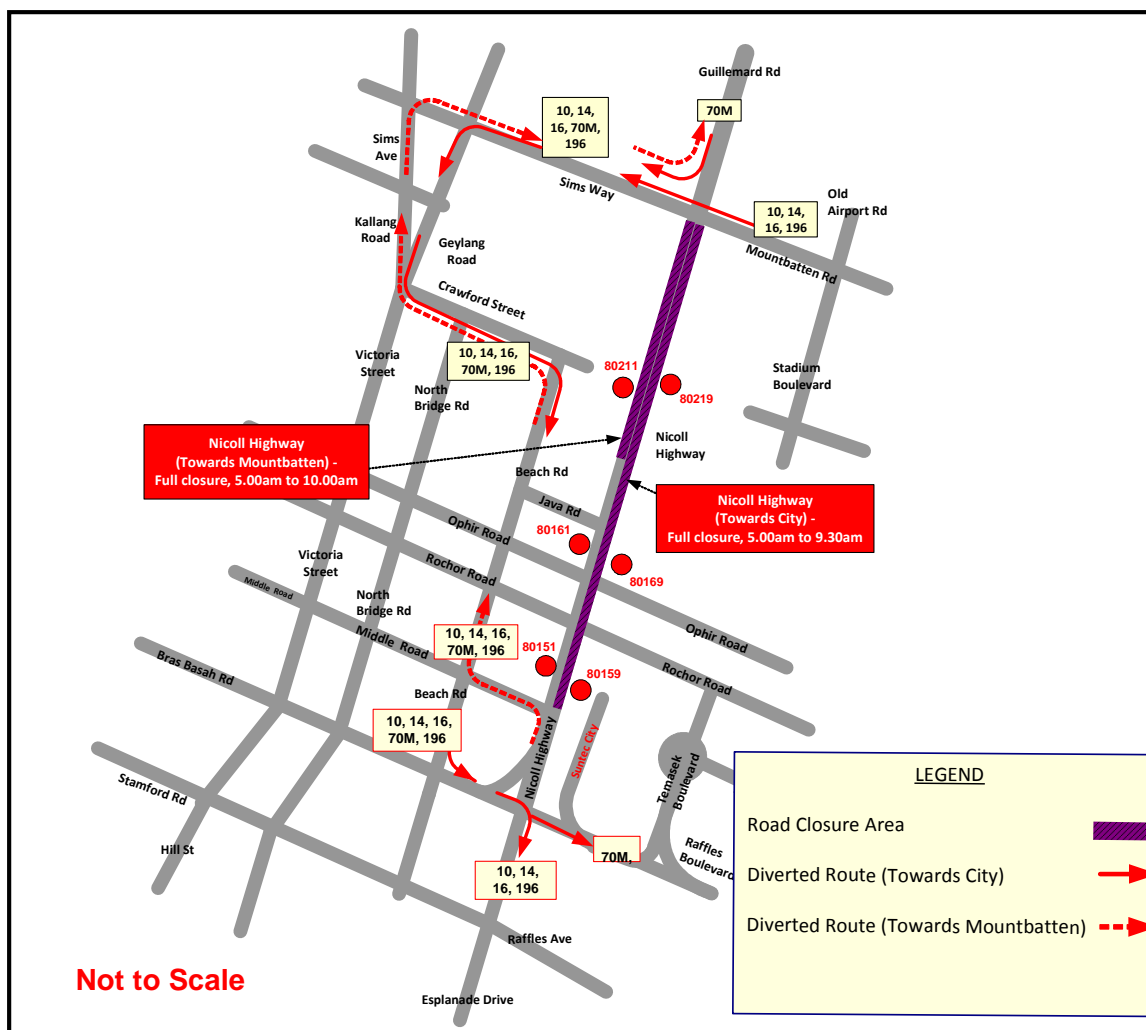

Nike We Run Singapore 2013

Sunday, 3 November, 5.00am to 10.00am

Bus services will skip the following bus stops: 这些路线将不在以下车站靠站:

Road Name	Bus Stop Skipped	Time	Affected Services
Nicoll Highway	• 80219 National Stadium	5.00am to 9.30am	10, 14, 16, 70M, 196
	• 80169 Nicoll Highway Station		
	• 80159 Suntec City		
	• 80211 People's Association	5.00am to 10.00am	
	• 80161 The Concourse		
	• 80151 Opp Suntec City		