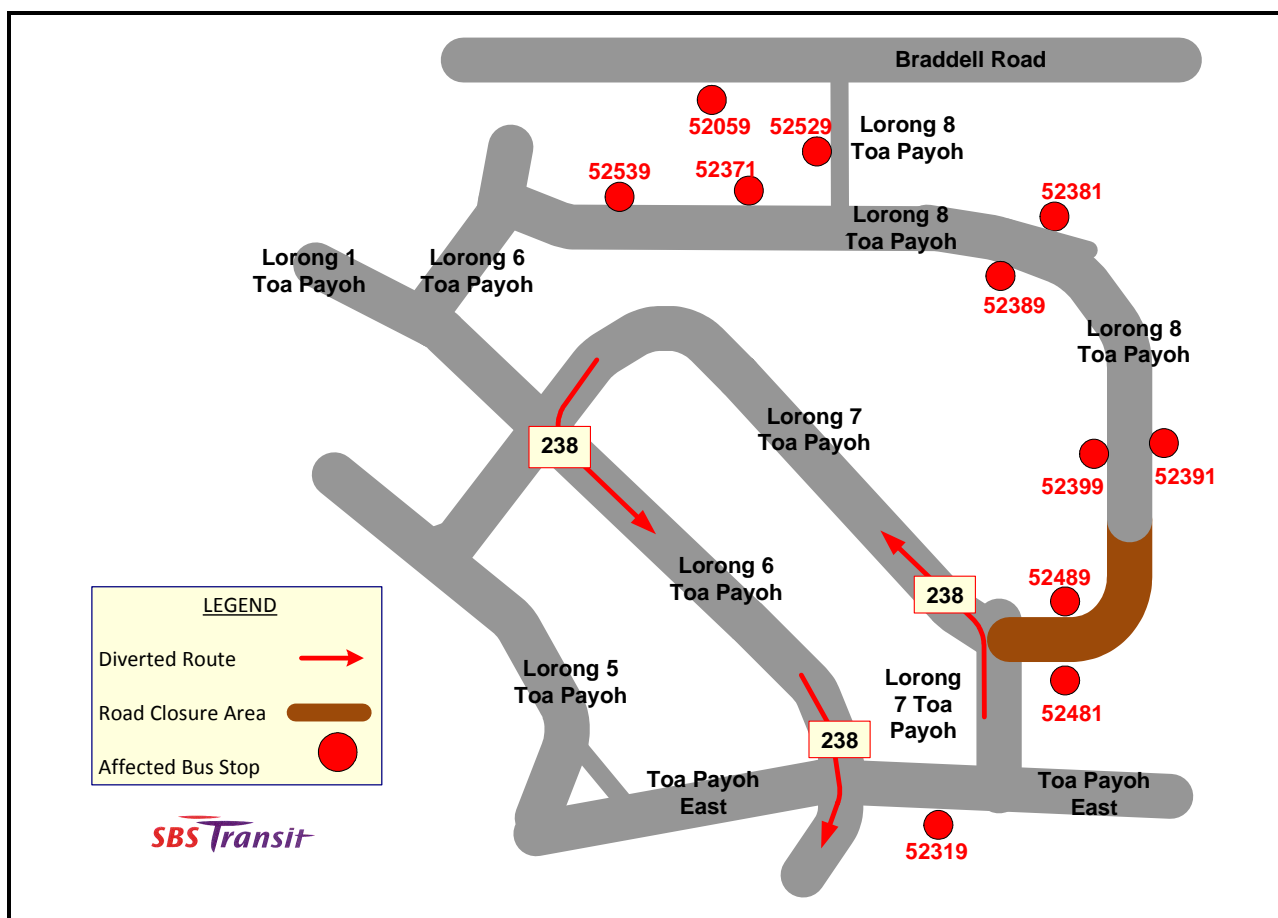

NTUC Income Run 350 2013

Sunday, 7 April, 5.00am to 10.00am

Bus services at these bus stops will be affected 这些路线在以下的车站将受影响:

Road Name	Bus Stop	Time	Affected Services
Nicoll Highway	• 80219 National Stadium	5.00am to 9.30am	10, 14, 16, 70M, 196
	• 80169 Nicoll Highway Station		
	• 80159 Suntec City		
	• 80211 People's Association	5.00am to 10.00am	
	• 80161 The Concourse		
	• 80151 Opp Suntec City		
Rhu Cross	• 90079 Opp Costa Rhu Condo	5.00am to 10.30am	158

Bus service 238 at these bus stops will be affected 238路线在以下的车站将受影响:

Road	Bus Stop
Toa Payoh East	• 52319 Block 25
Lorong 8 Toa Payoh	• 52481 Toa Payoh Polyclinic
	• 52489 Opp Toa Payoh Polyclinic
	• 52391 Opp Block 231
	• 52399 Block 231
	• 52381 Braddell Tech Building
	• 52389 Block 227
	• 52529 Before Block 221
	• 52371 First Toa Payoh Pri School
Braddell Road	• 52539 Block 210 Market / Food Court
	• 52059 Block 219