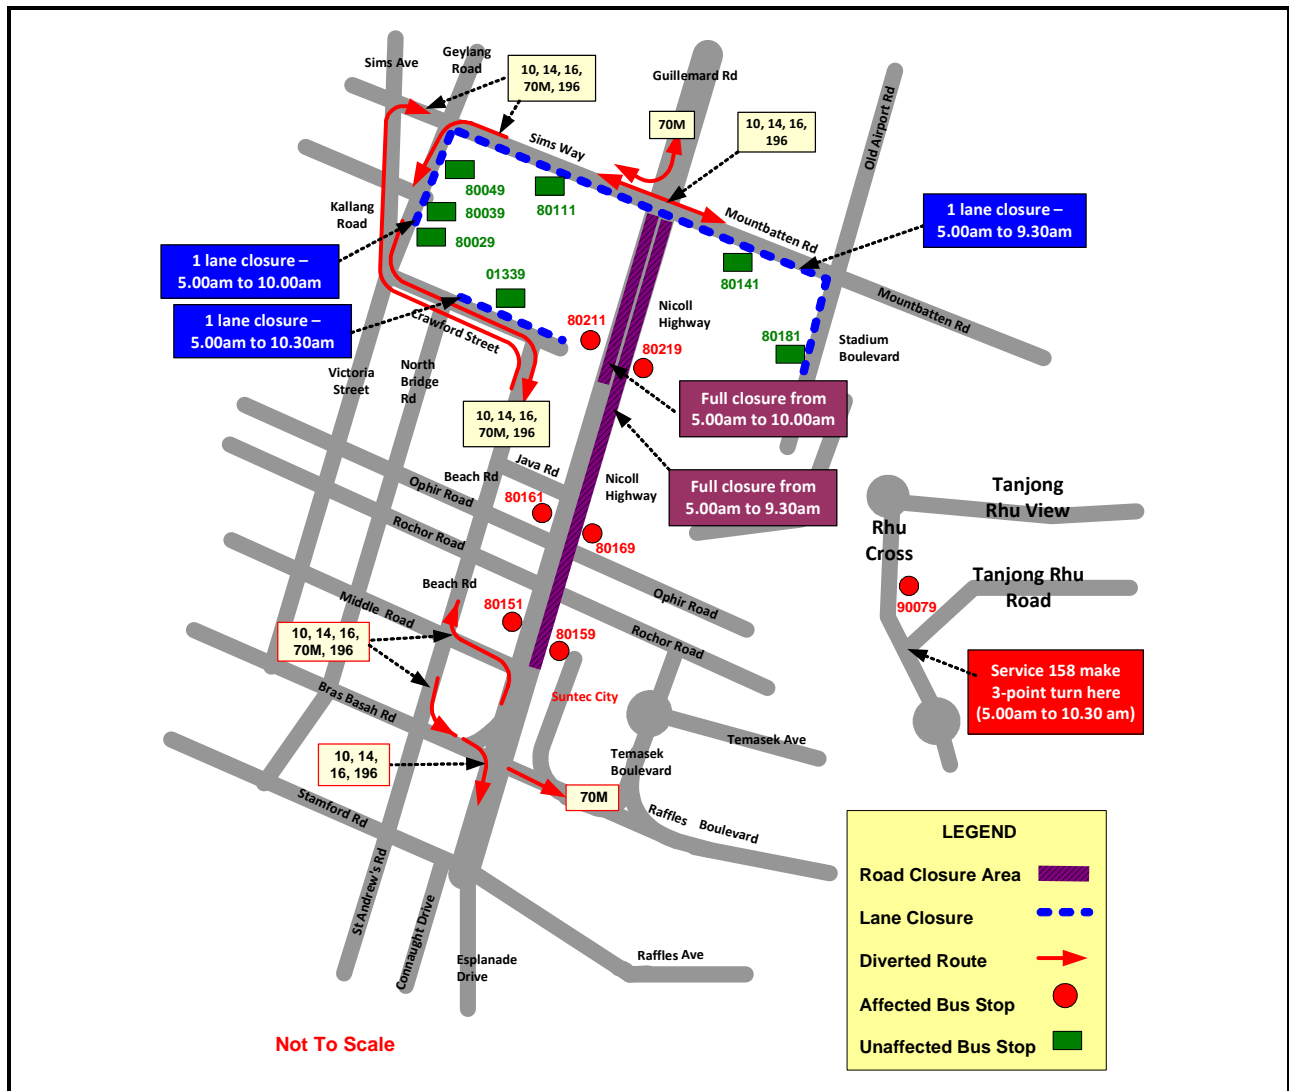

NTUC Income Run 350 2013

Sunday, 7 April, 5.00am to 10.00am

Bus services at these bus stops will be affected 这些路线在以下的车站将受影响:

Road Name	Bus Stop	Time	Affected Services
Nicoll Highway	• 80219 National Stadium	5.00am to 9.30am	10, 14, 16, 70M, 196
	• 80169 Nicoll Highway Station		
	• 80159 Suntec City		
	• 80211 People's Association	5.00am to 10.00am	
	• 80161 The Concourse		
	• 80151 Opp Suntec City		
Rhu Cross	• 90079 Opp Costa Rhu Condo	5.00am to 10.30am	158

Bus service 238 at these bus stops will be affected 238路线在以下的车站将受影响:

Road	Bus Stop
Toa Payoh East	• 52319 Block 25
Lorong 8 Toa Payoh	• 52481 Toa Payoh Polyclinic
	• 52489 Opp Toa Payoh Polyclinic
	• 52391 Opp Block 231
	• 52399 Block 231
	• 52381 Braddell Tech Building
	• 52389 Block 227
	• 52529 Before Block 221
	• 52371 First Toa Payoh Pri School
Braddell Road	• 52539 Block 210 Market / Food Court
	• 52059 Block 219