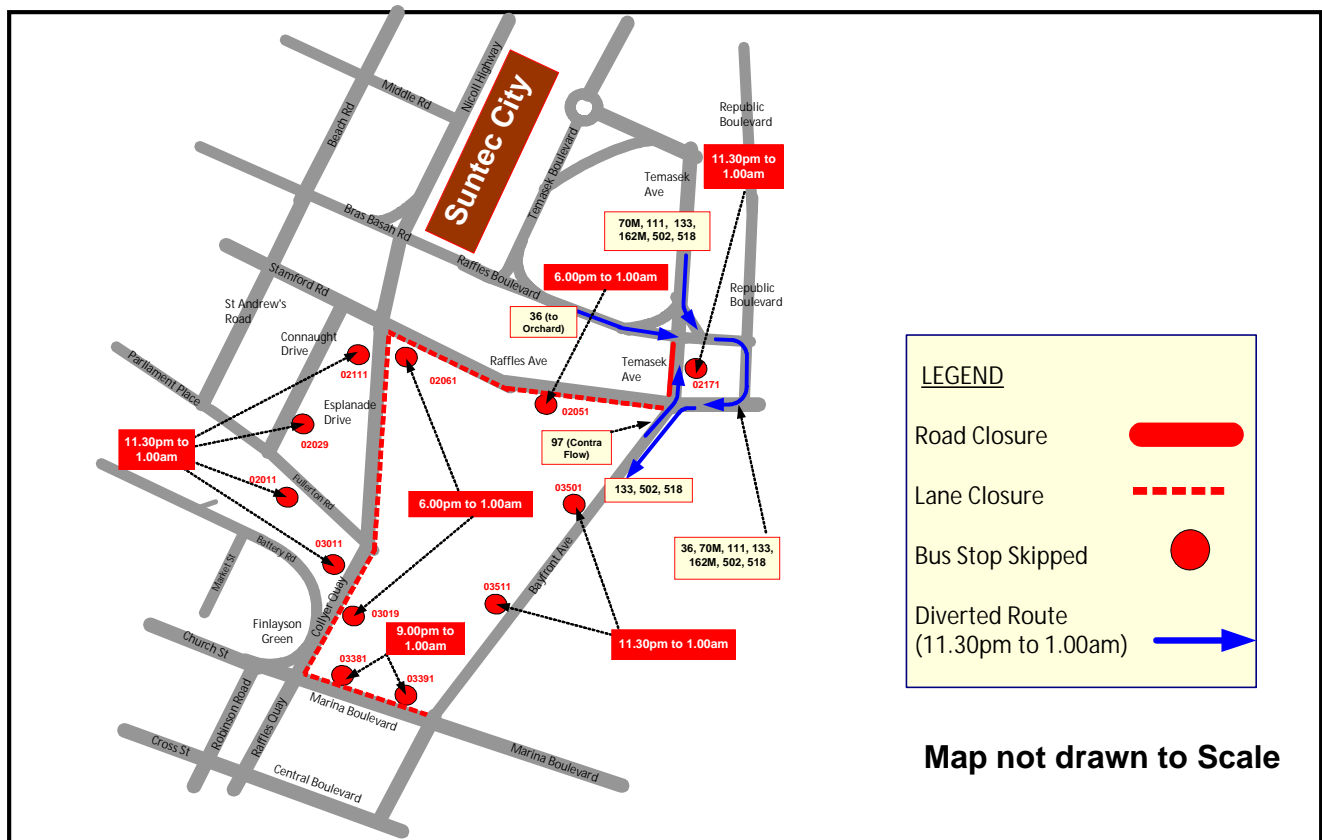

*There is no change in the operating hours from the heartlands for the morning trips. 从邻里区启程的早晨服务将保持不变。

[^]No boarding and alighting at the terminal. 在总站不可上下车。

⁺No boarding at the terminal. 在总站不可上车。

BUS SERVICES TO SKIP BUS STOPS 巴士路线暂不停靠车站

**Wednesday, 31 December 2014, 6.00pm to
Thursday, 1 January 2015, 1.00am**

(Countdown @ Boon Lay 2015)

Road	Bus Stop Skipped	Affected Services
Corporation Road	21719 Opp Block 529	99
	21711 Before Blocks 523/525	
Boon Lay Drive	21459 Block 209	99, 240, 246
	21451 Block 206	
Boon Lay Place	21439 Boon Lay CC	
	21449 Boon Lay Shopping Centre	
	21431 Block 210	99, 240
	21441 Block 207	

BUS SERVICES TO SKIP BUS STOPS 巴士路线暂不停靠车站

**Wednesday, 31 December 2014, 6.00pm to
Thursday, 1 January 2015, 1.00am**

(Marina Bay Singapore Countdown 2015)

Road	Bus Stop Skipped	Time	Affected Services
Bayfront Ave	03501 Marina Bay Sands Theatre	11.30pm - 1.00am	97, 133
	03511 Marina Bay Sands MICE		
Collyer Quay	03019 OUE Bayfront	6.00pm - 1.00am	10, 57, 100, 130, 131, 196
Connaught Drive	02029 Opp S'pore Cricket Club	11.30pm - 1.00am	100, 130, 131
Esplanade Drive	02111 Esplanade Bridge		10, 57, 196
Fullerton Road	02011 Victoria Concert Hall		100, 130, 131
	03011 Fullerton Square		10, 57, 100, 130, 131, 196
Marina Boulevard	03381 The Sail	9.00pm - 1.00am	97, 133, 400, 402
	03391 Marina Bay Financial Centre		
Raffles Ave	02051 Seating Gallery	6.00pm - 1.00am	36, 56, 70M, 97, 111, 133, 162M, 195, Nite Owls
	02061 The Esplanade		
Temasek Ave	02171 Opp The Ritz Carlton	11.30pm - 1.00am	36, 70M, 97, 111, 133, 162M, 502, 518