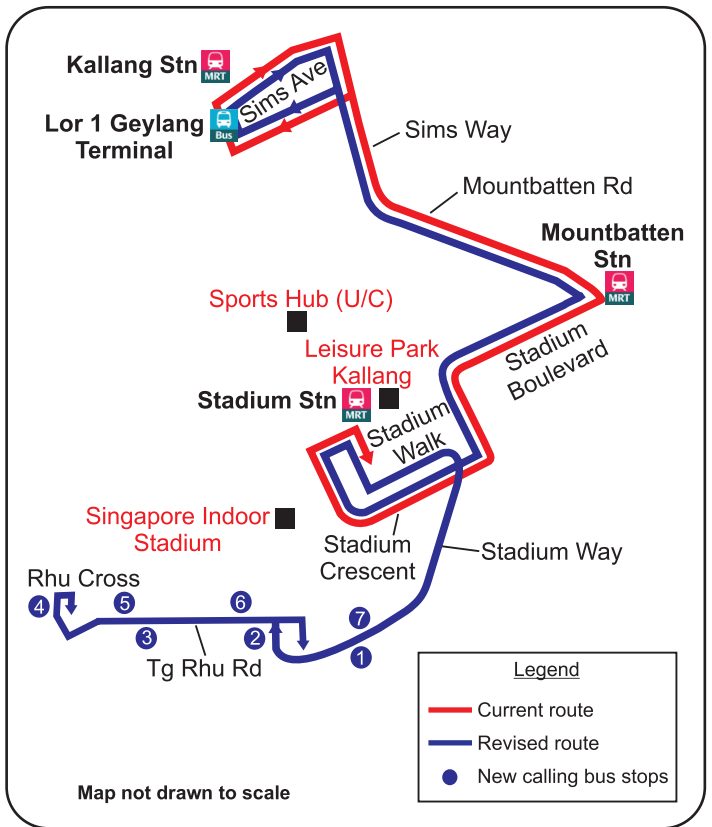

Bringing You More Buses, Better Rides

11

Route Extension from Sunday, 8 June 2014 从2014年6月8日 (星期日) 起路线延长

- Extension of existing route from Stadium Walk to Rhu Cross, serving seven new bus stops
 - Provides Tanjong Rhu residents with convenient access to Stadium, Mountbatten and Kallang MRT Stations and Lor 1 Geylang Bus Terminal
 - Provides access to Singapore Indoor Stadium, Leisure Park Kallang and upcoming Sports Hub
- 现有路线将从体育场径延长至禺十字路并停留于七个新巴士站
 - 方便丹戎禺居民通往体育场、蒙巴登和加冷地铁站和芽笼1巷巴士总站
 - 通往新加坡室内体育馆、加冷娱乐广场和新建中的新加坡体育中心

Operating Hours
Lor 1 Geylang Terminal : 6.00am to 11.30pm (Daily)

Road Name	Bus Stop Description	Bus Stop No.	Road Name	Bus Stop Description	Bus Stop No.
LOR 1 GEYLANG	LOR 1 GEYLANG TER	80009	TG RHU RD	5 BEF TG RHU VIEW	90011
SIMS AVE	AFT LOR 1 GEYLANG	80051		6 PEBBLE BAY	90021
SIMS WAY	AFT GEYLANG RD	80119		7 TG RIA CONDO	90031
MOUNTBATTEN RD	MOUNTBATTEN VOC SCH	80149	STADIUM WALK*	OPP S'PORE INDOOR STADIUM	80191
STADIUM BLVD	OPP KALLANG SQUASH CTR	80189		CP F	80171
STADIUM CRES*	OPP CP F	80179	STADIUM BLVD	KALLANG SQUASH CTR	80181
	S'PORE INDOOR STADIUM	80199	MOUNTBATTEN RD	OPP MOUNTBATTEN VOC SCH	80141
TG RHU RD	1 OPP TG RIA CONDO	90039	SIMS WAY	BEF GEYLANG RD	80111
	2 OPP PEBBLE BAY	90029	GEYLANG RD	AFT SIMS WAY	80049
	3 PARK SHORE CONDO	90019	LOR 1 GEYLANG	LOR 1 GEYLANG TER	80009
RHU CROSS	4 OPP COSTA RHU CONDO	90079			

New calling bus stops 新停留巴士站

* For the direction towards Tg Rhu, Service 11 will call at bus stops along Stadium Crescent. In the return direction towards Lor 1 Geylang terminal, Service 11 will call at bus stops along Stadium Walk