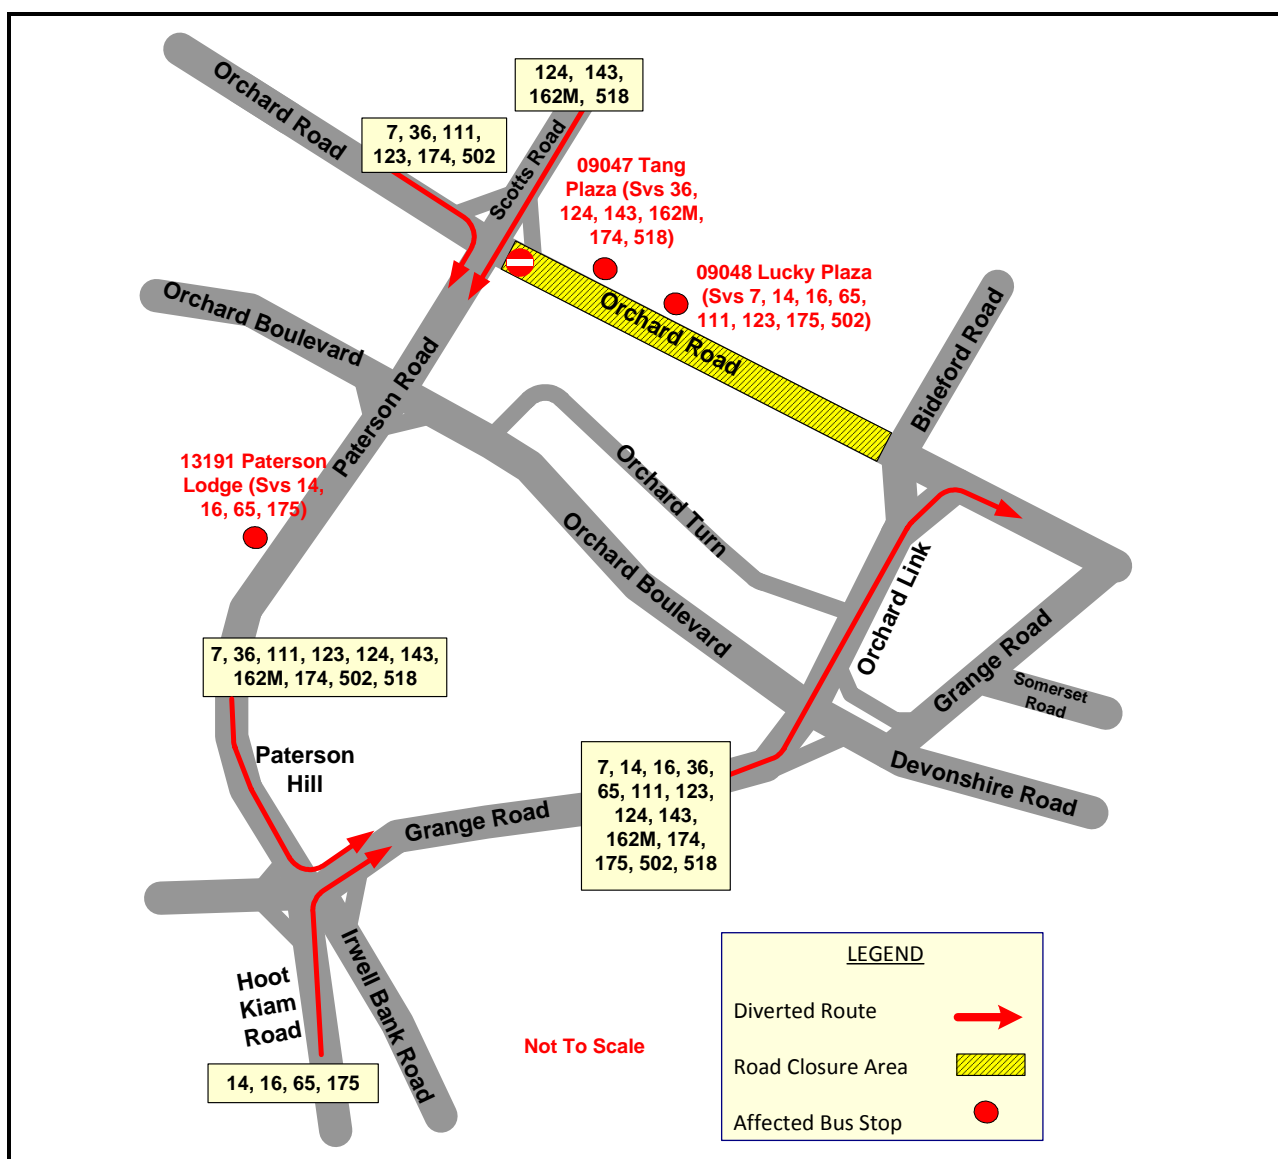

# Samsung Fashion Steps Out 2013

Saturday, 4 May, 8.00pm to 10.00pm

Bus services at these bus stops will be affected 这些路线在以下的车站将受影响:

Road	Bus Stop	Affected Services
Paterson Road	• 13191 Paterson Lodge	14, 16, 65, 175
Orchard Road	• 09047 Tang Plaza	36, 124, 143, 162M, 174, 518
	• 09048 Lucky Plaza	7, 14, 16, 65, 111, 123, 175, 502