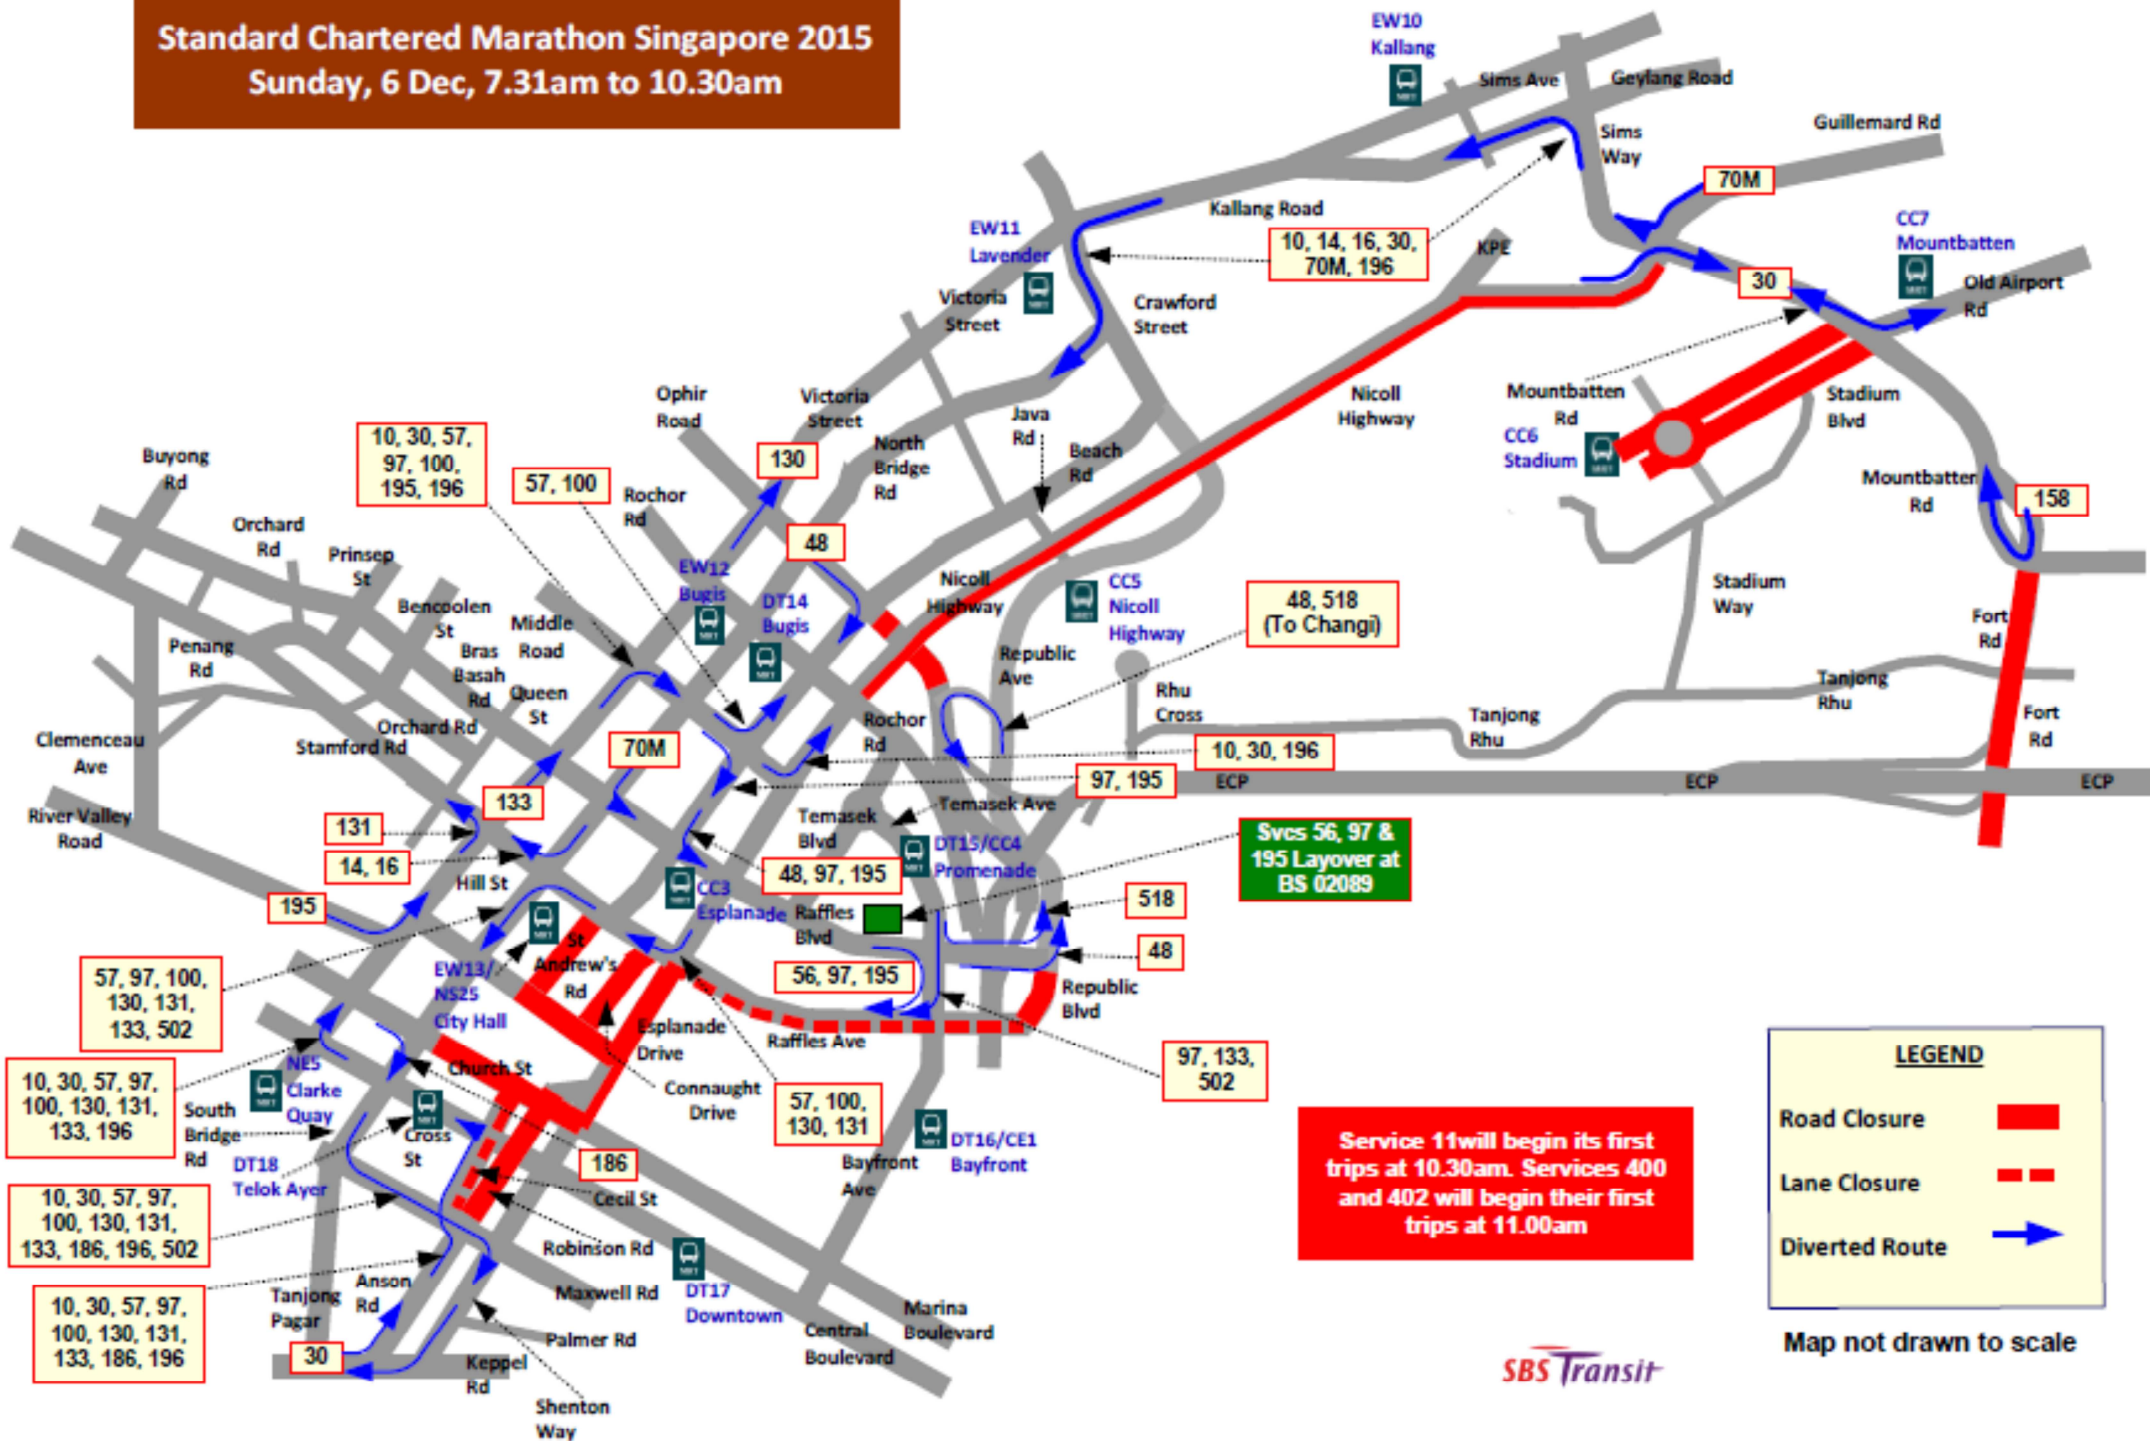

Standard Chartered Marathon Singapore 2015

Sunday, 6 Dec, 7.31am to 10.30am

LEGEND

- Road Closure █
- Lane Closure - - -
- Diverted Route ➔

Map not drawn to scale