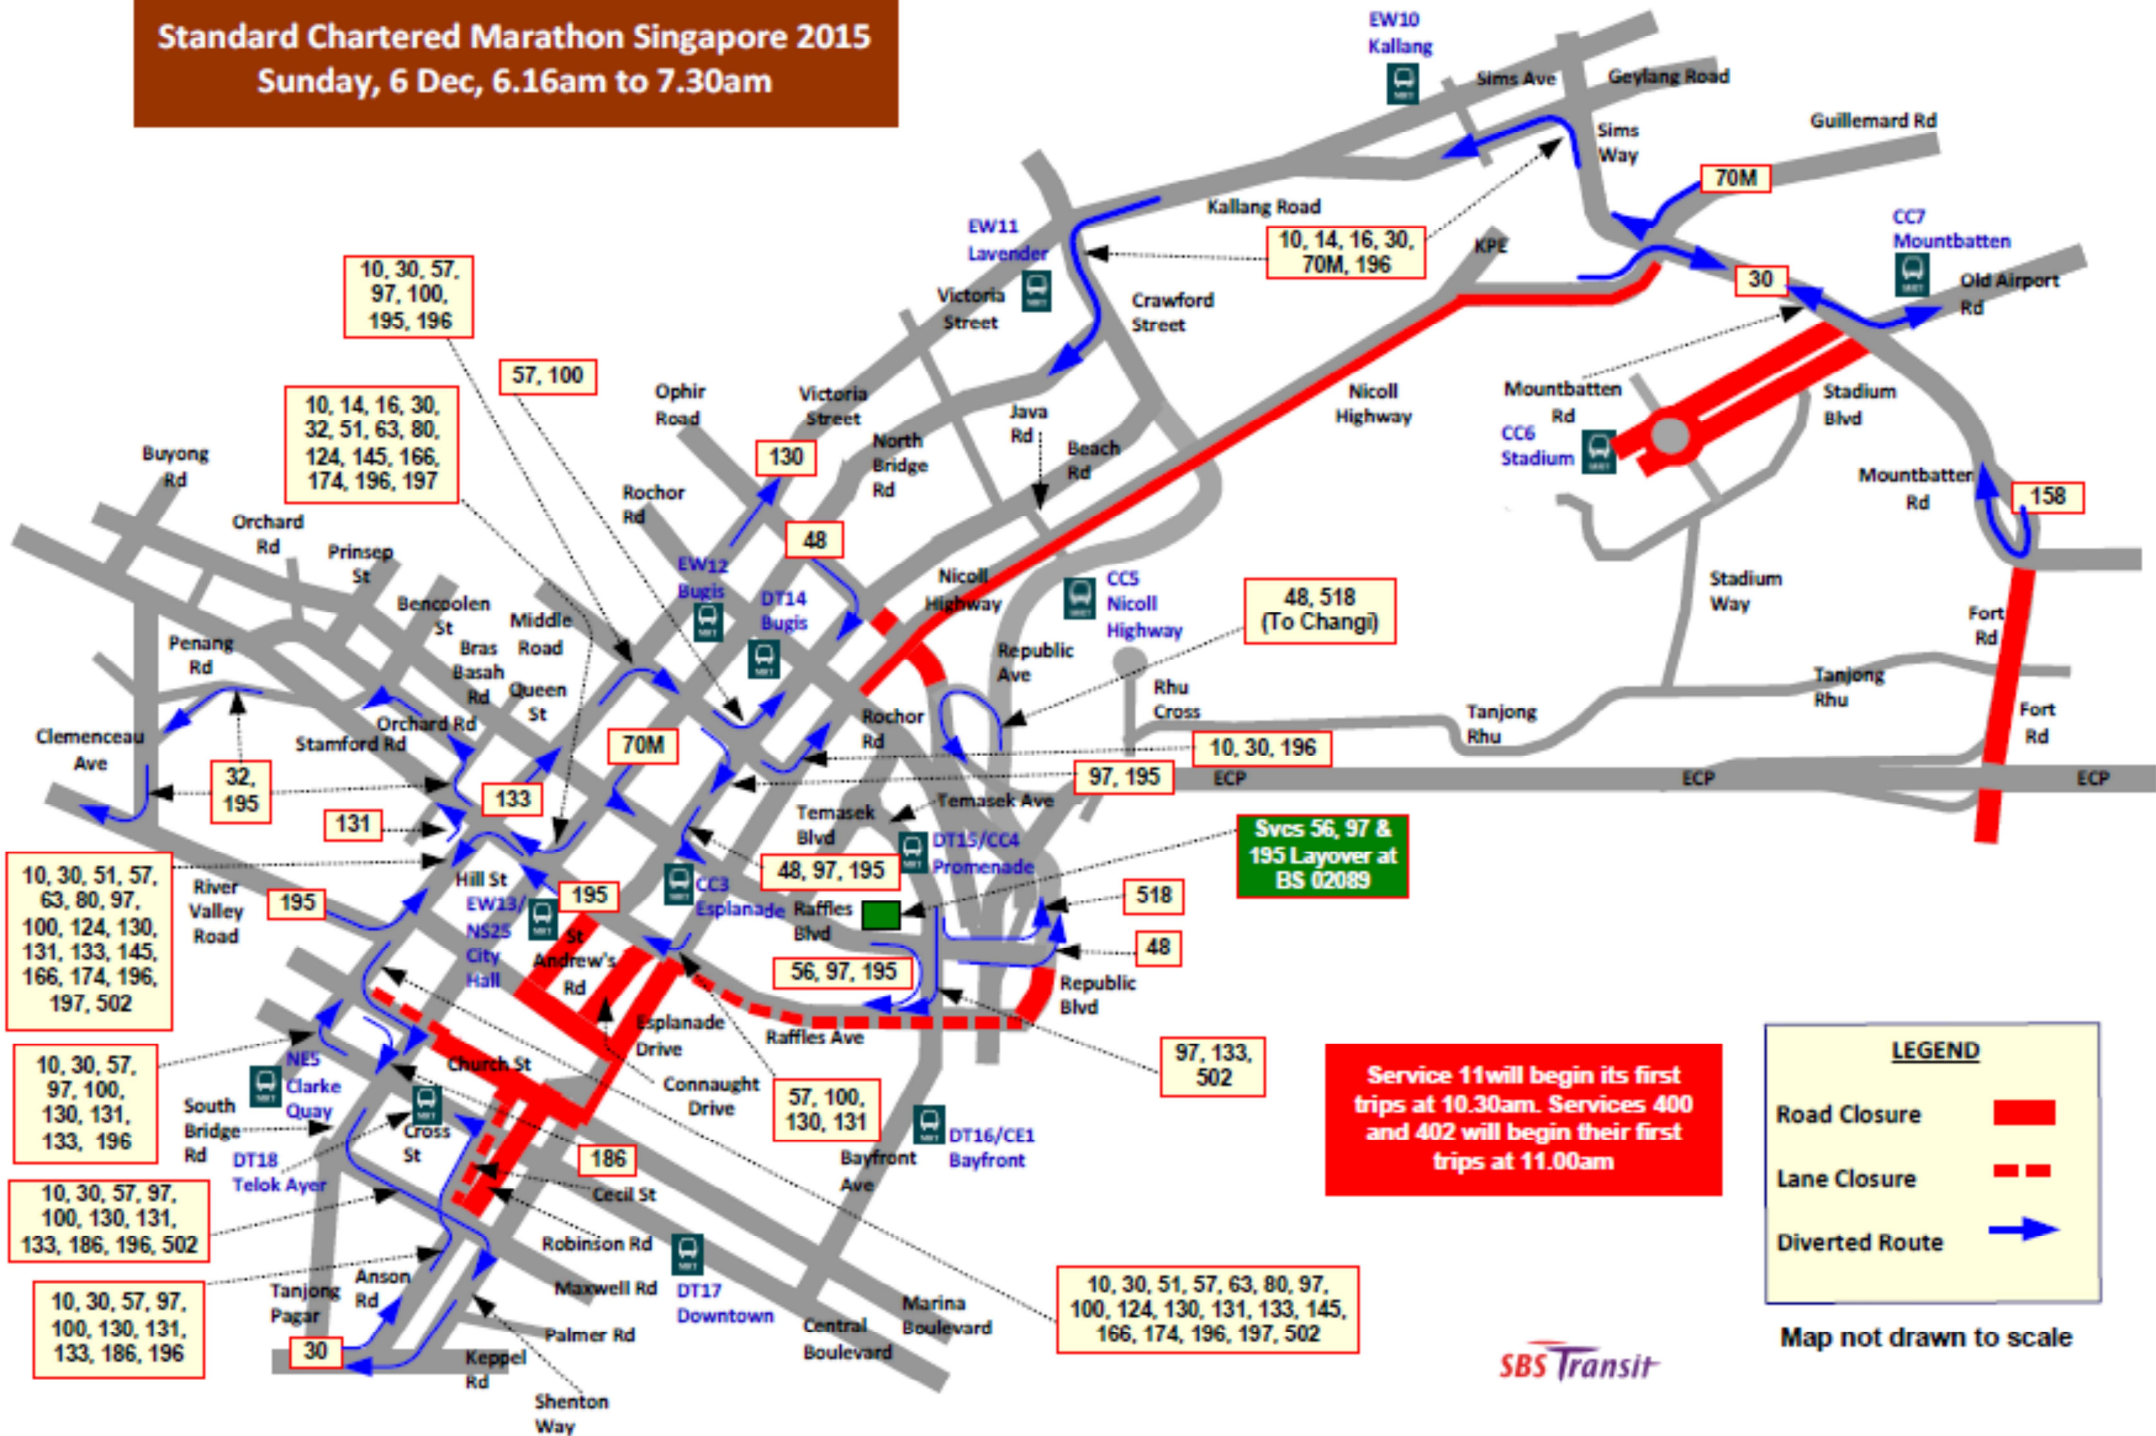

Standard Chartered Marathon Singapore 2015

Sunday, 6 Dec, 6.16am to 7.30am