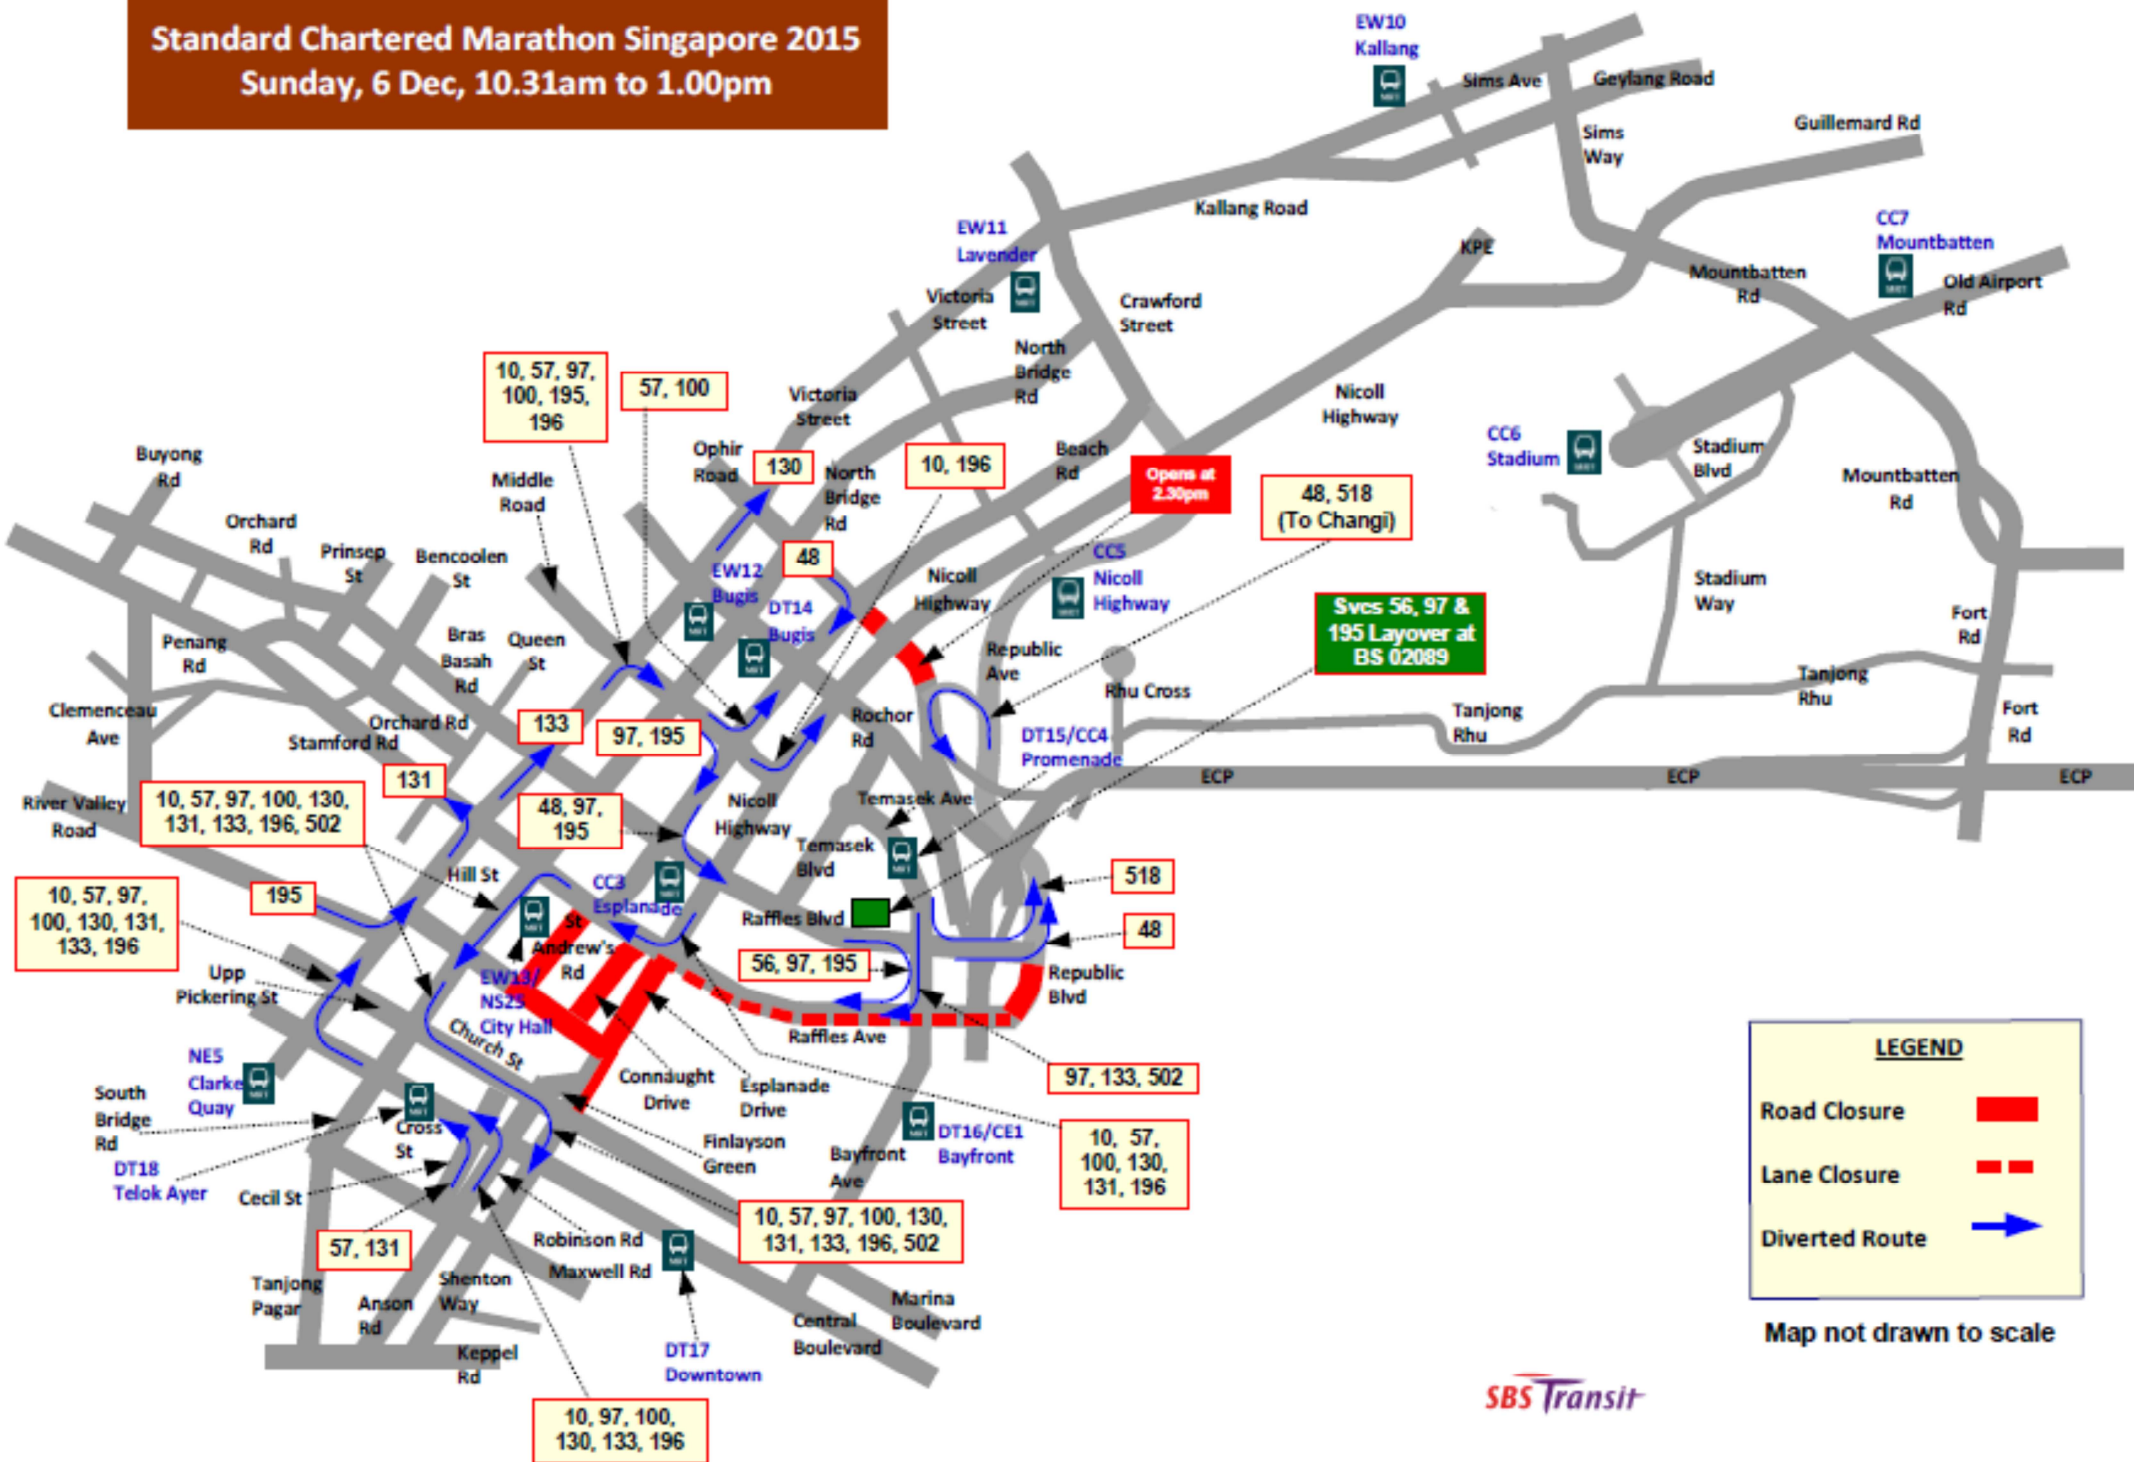

Train Services to Commence Earlier on 6 December 2015 (Standard Chartered Marathon Singapore)

FIRST TRAIN TIMINGS

1) North East Line

From Station	Towards HarbourFront	Towards Punggol
Punggol	3.00am	-
Sengkang	3.02am	3.46am
Serangoon	3.11am	3.37am
Dhoby Ghaut	3.25am	3.25am
Chinatown	3.28am	3.20am
Outram Park	3.31am	3.18am
HarbourFront	-	3.15am

2) Sengkang and Punggol LRT

From Town Centre Station	Timing
Sengkang East and West Loops	2.40am
Punggol East and West Loops	2.40am

3) Downtown Line

From Station	Towards Bugis	Towards Chinatown
Chinatown	3.30am	-
Bayfront	3.35am	3.37am
Promenade	3.37am	3.35am
Bugis	-	3.33am

Standard Chartered Marathon Singapore 2015

Sunday, 6 Dec, 6.16am to 7.30am

Standard Chartered Marathon Singapore 2015

Sunday, 6 Dec, 7.31am to 10.30am

LEGEND

- Road Closure █
- Lane Closure - - -
- Diverted Route ➔

Map not drawn to scale

Standard Chartered Marathon Singapore 2015

Sunday, 6 Dec, 10.31am to 1.00pm

LEGEND

- Road Closure █
- Lane Closure - - -
- Diverted Route ➔

Map not drawn to scale