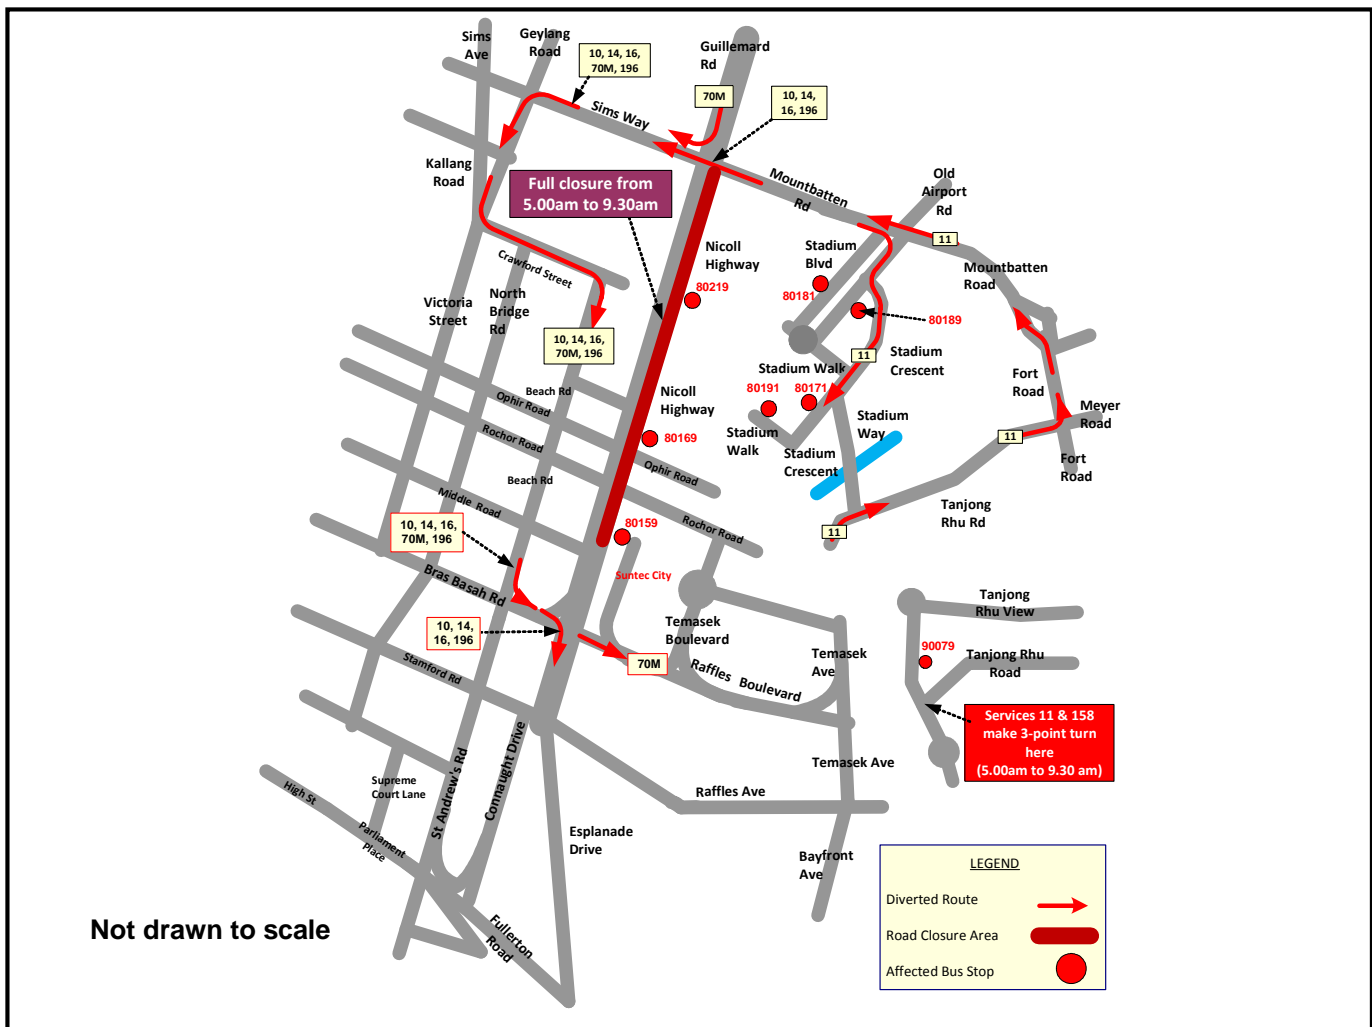

BUS SERVICES TO SKIP BUS STOPS

巴士路线暂不停靠的车站

Sunday, 28 September, 5.00am to 9.30am

(ST Run in the Hub 2014)

Road Names	Bus Stops Skipped	Affected Services
Nicoll Highway	80219 National Stadium	10, 14, 16, 70M, 196
	80169 Nicoll Highway Station	
	80159 Suntec City	
Rhu Cross	90079 Opp Costa Rhu Condo	11, 158
Stadium Boulevard	80181 Kallang Squash Centre	11
	80189 Opp Kallang Squash Centre	
Stadium Walk	80171 Car Park F	11
	80191 Opp Singapore Indoor Stadium	