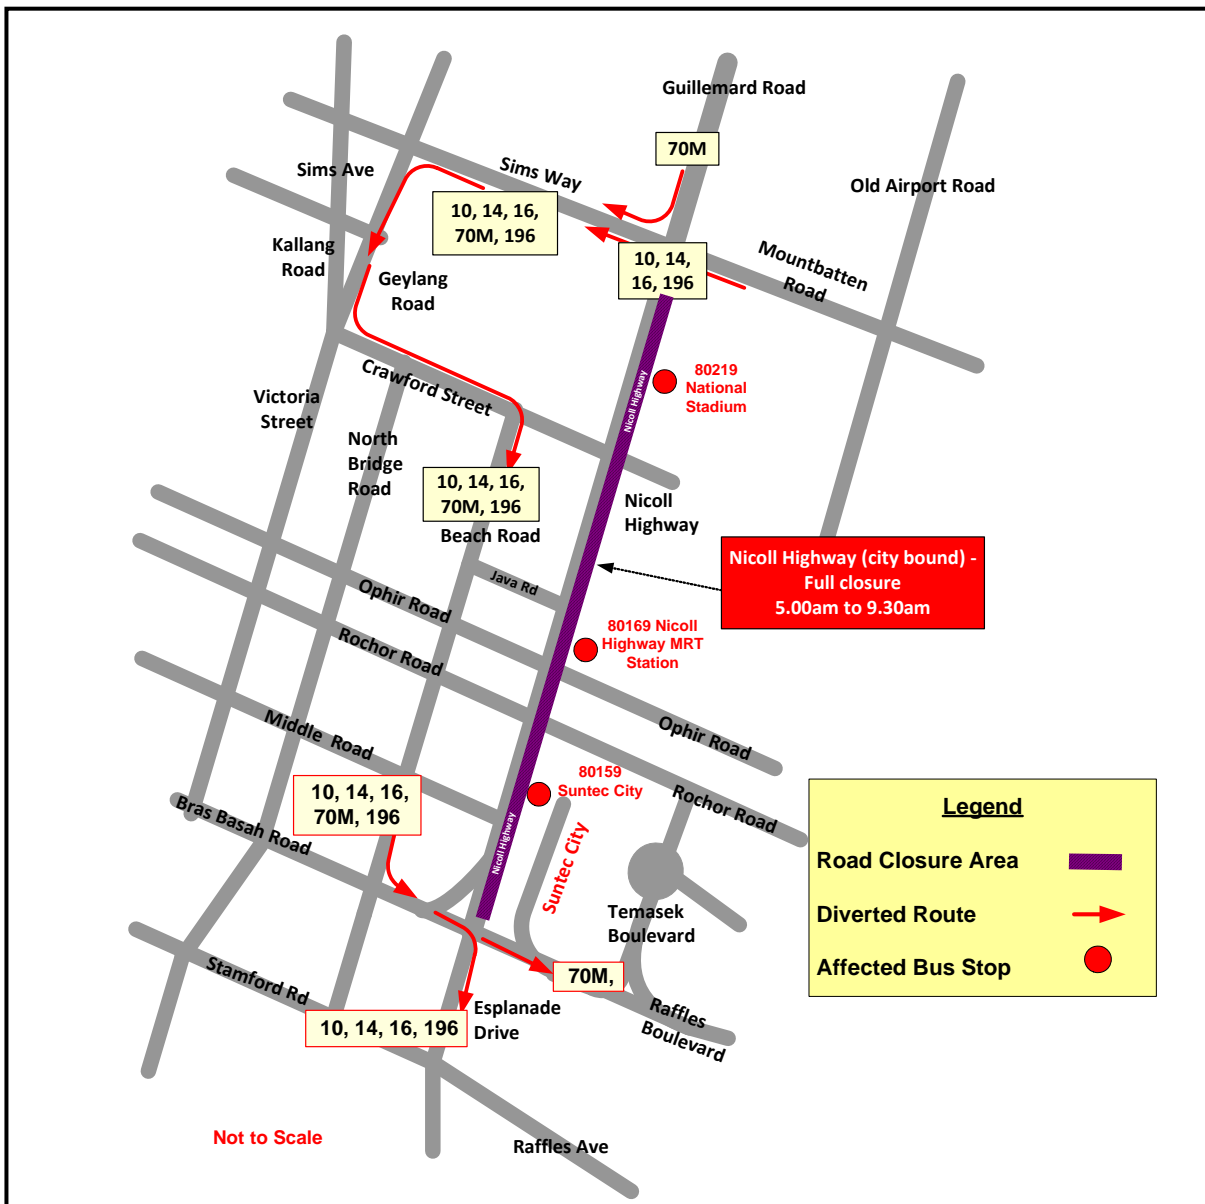

Shape Run 2013

Sunday, 27 October, 5.00am to 9.30am

Bus services at these bus stops will be affected: 这些路线在以下的车站将受影响:

Road Name	Bus Stop Description	Affected Services
Nicoll Highway	• 80219 National Stadium	10, 14, 16, 70M, 196
	• 80169 Nicoll Highway MRT Station	
	• 80159 Suntec City	