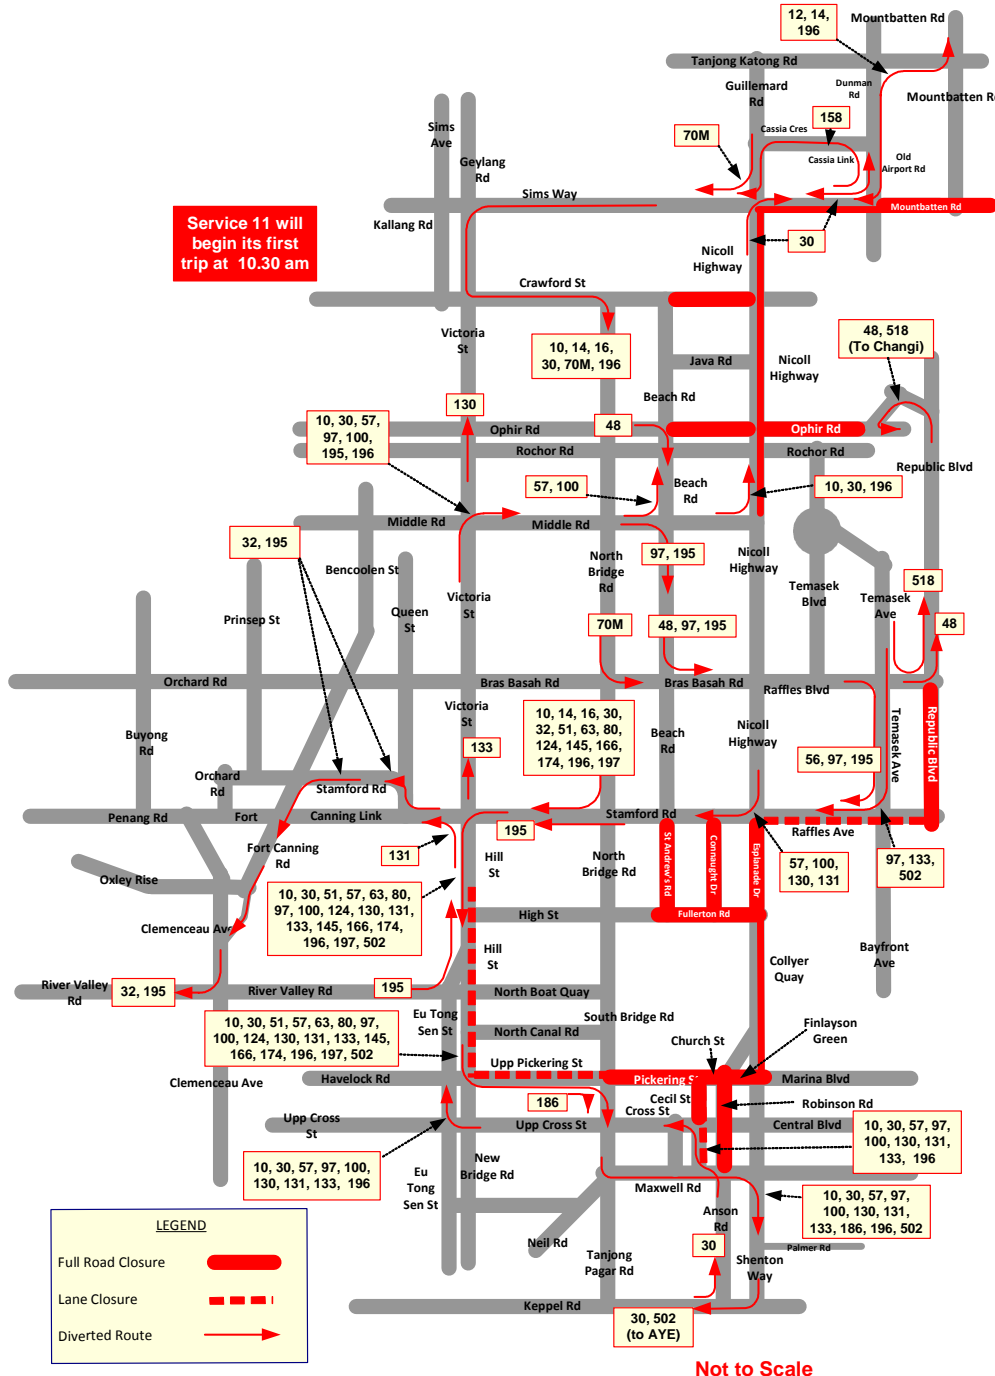

Standard Chartered Marathon Singapore 2013

Sunday, 1 December, 6.15am to 8.00am

We apologise for any inconvenience caused. 不便之处, 敬请原谅.

For service information, please call TransitLink Hotline at 1800-2255 663 or visit our website www.sbstransit.com.sg.

For feedback on our bus/NEL services, please call our Customer Relations Centre at 1800-2872727.

欲查询服务资讯, 请电通联热线 1800-2255 663 或查阅我们的网页 www.sbstransit.com.sg.

欲反映巴士或地铁服务情况, 请电我们的顾客联络中心: 1800-2872727.

Company Registration No.: 199206653M