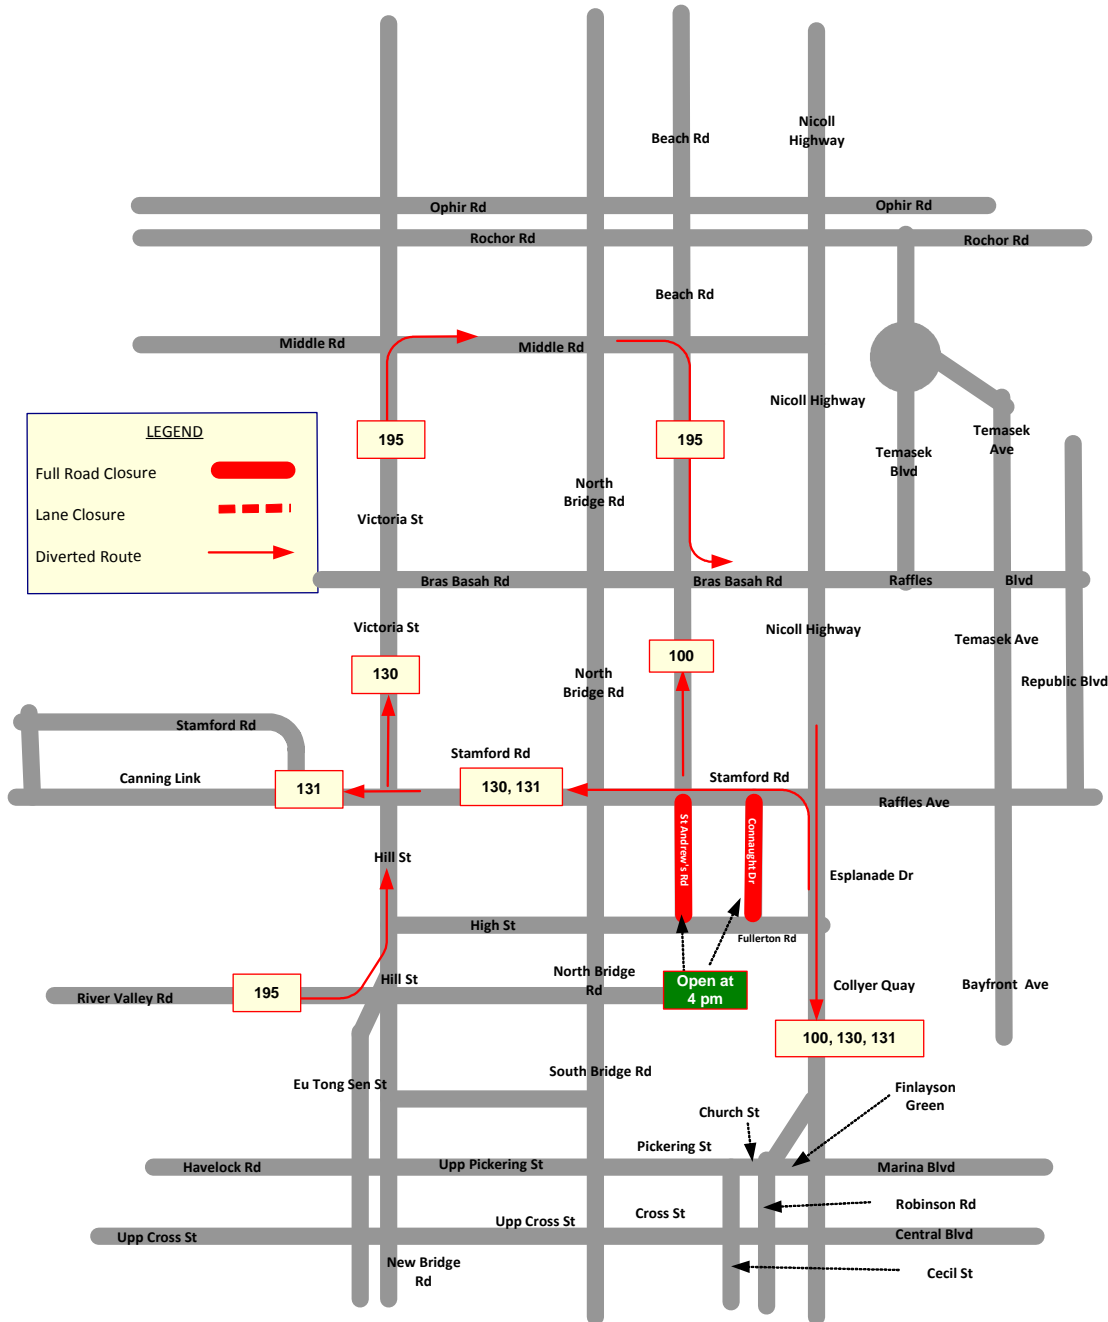

Standard Chartered Marathon Singapore 2013

Sunday, 1 December, 2.30pm to 4.00pm

Not to Scale

We apologise for any inconvenience caused. 不便之处, 敬请原谅.

For service information, please call TransitLink Hotline at 1800-2255 663 or visit our website www.sbstransit.com.sg.

For feedback on our bus/NEL services, please call our Customer Relations Centre at 1800-2872727.

欲查询服务资讯, 请电通联热线 1800-2255 663 或查阅我们的网页 www.sbstransit.com.sg.

欲反映巴士或地铁服务情况, 请电我们的顾客联络中: 1800-2872727.

Company Registration No.: 199206653M