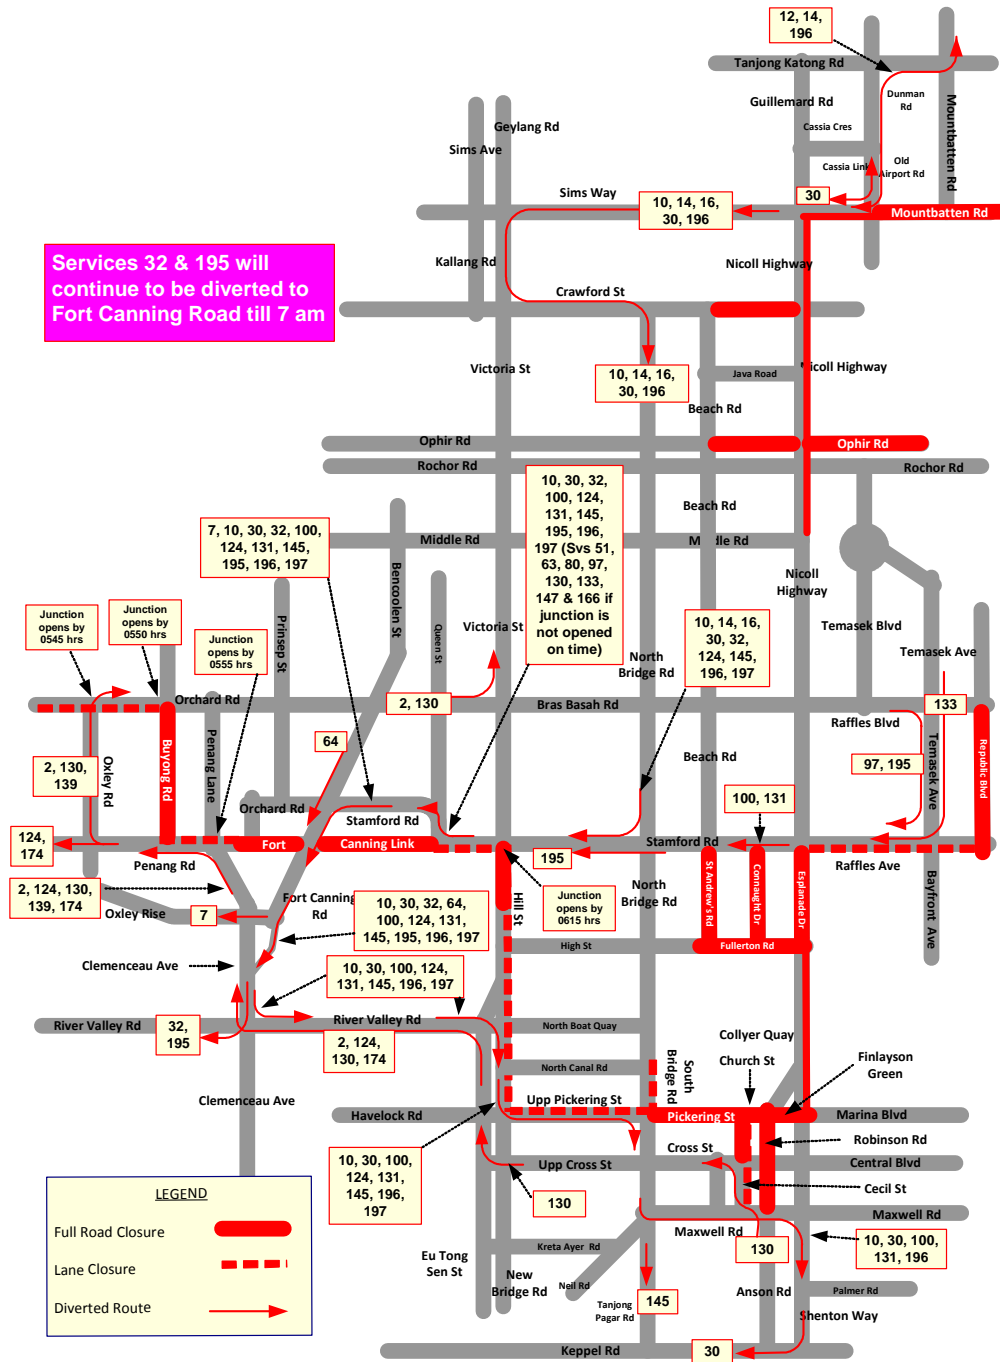

Standard Chartered Marathon Singapore 2013

Sunday, 1 December, 5.00am to 6.15am

Not to Scale

We apologise for any inconvenience caused. 不便之处, 敬请原谅.

For service information, please call TransitLink Hotline at 1800-2255 663 or visit our website www.sbstransit.com.sg.

For feedback on our bus/NEL services, please call our Customer Relations Centre at 1800-2872727.

欲查询服务资讯, 请电通联热线 1800-2255 663 或查阅我们的网页 www.sbstransit.com.sg.

欲反映巴士或地铁服务情况, 请电我们的顾客联络中心: 1800-2872727.

Company Registration No.: 199206653M