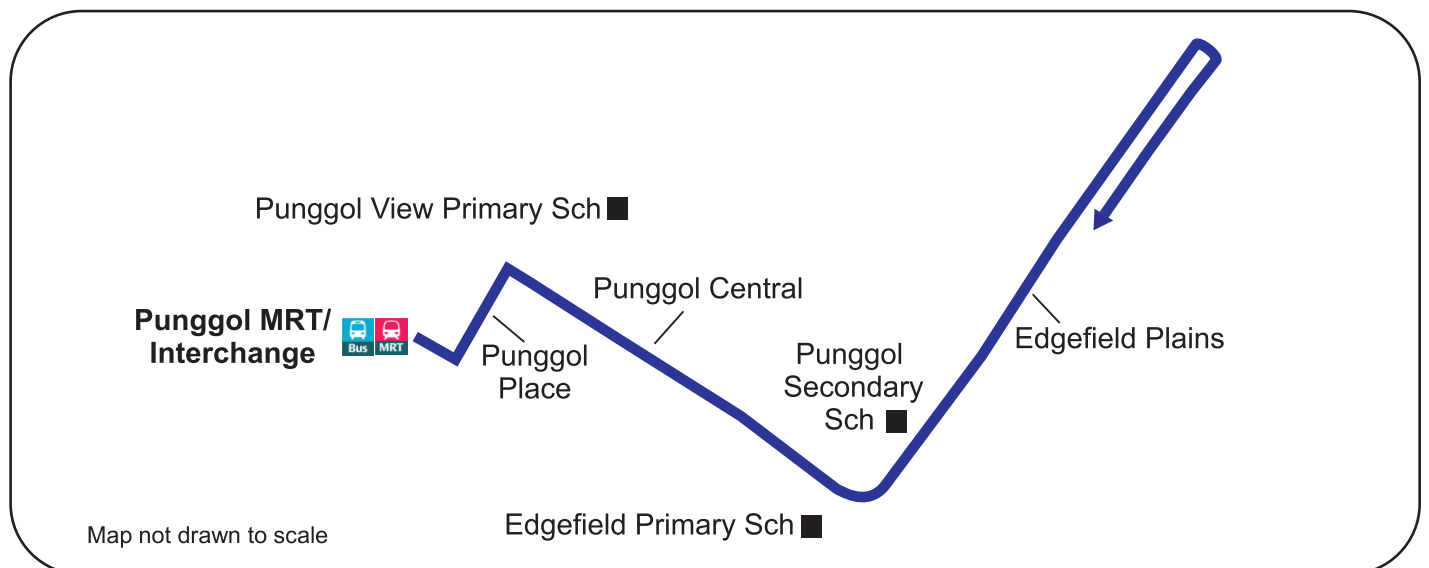

Operating Hours

Punggol Interchange : 5.45am - 12.35am (Daily)

For more information, please call SBS Transit Customer Relations Centre at 1800-287 2727 or visit www.sbstransit.com.sg
欲知更多详情, 请致电新捷运顾客联络中心 1800-287 2727 或查阅我们的网站 www.sbstransit.com.sg