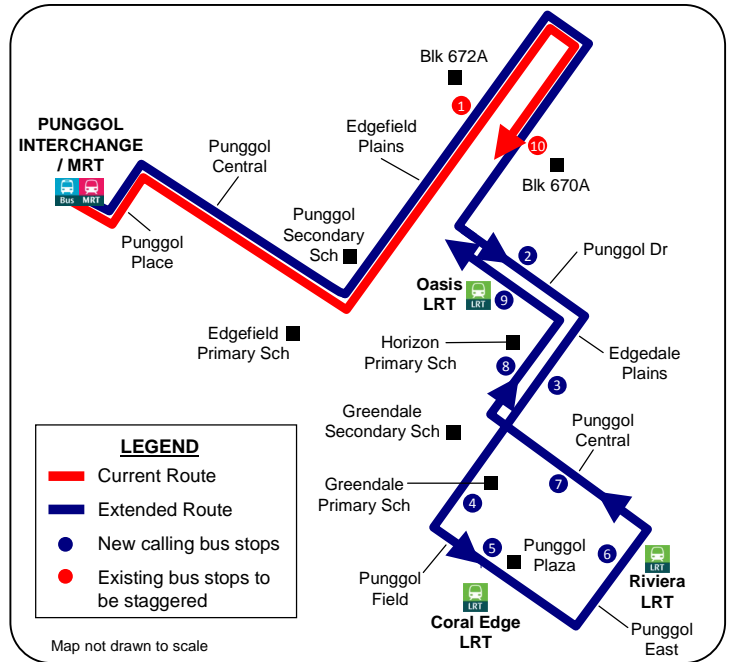

## Route Extension From Sunday, 15 February 2015 从2015年2月15日(星期日)起路线延长

- Extension of existing route from Edgefield Plains to Punggol East, serving eight new bus stops
- Provides convenient access to:
  - Transport Nodes : Punggol Bus Interchange & Punggol MRT Station
  - Schools : Edgefield Pri, Horizon Pri, Greendale Pri, Punggol Sec & Greendale Sec
  - Mall : Punggol Plaza
- 现有路线将从临原坪延长至榜鹅东并停留于八个新巴士站
- 方便通往下列地点:
  - 交通：榜鹅转换站和榜鹅地铁站
  - 学校：育德小学、励众小学、绿苑小学、培道中学和绿苑中学
  - 商场：榜鹅大厦