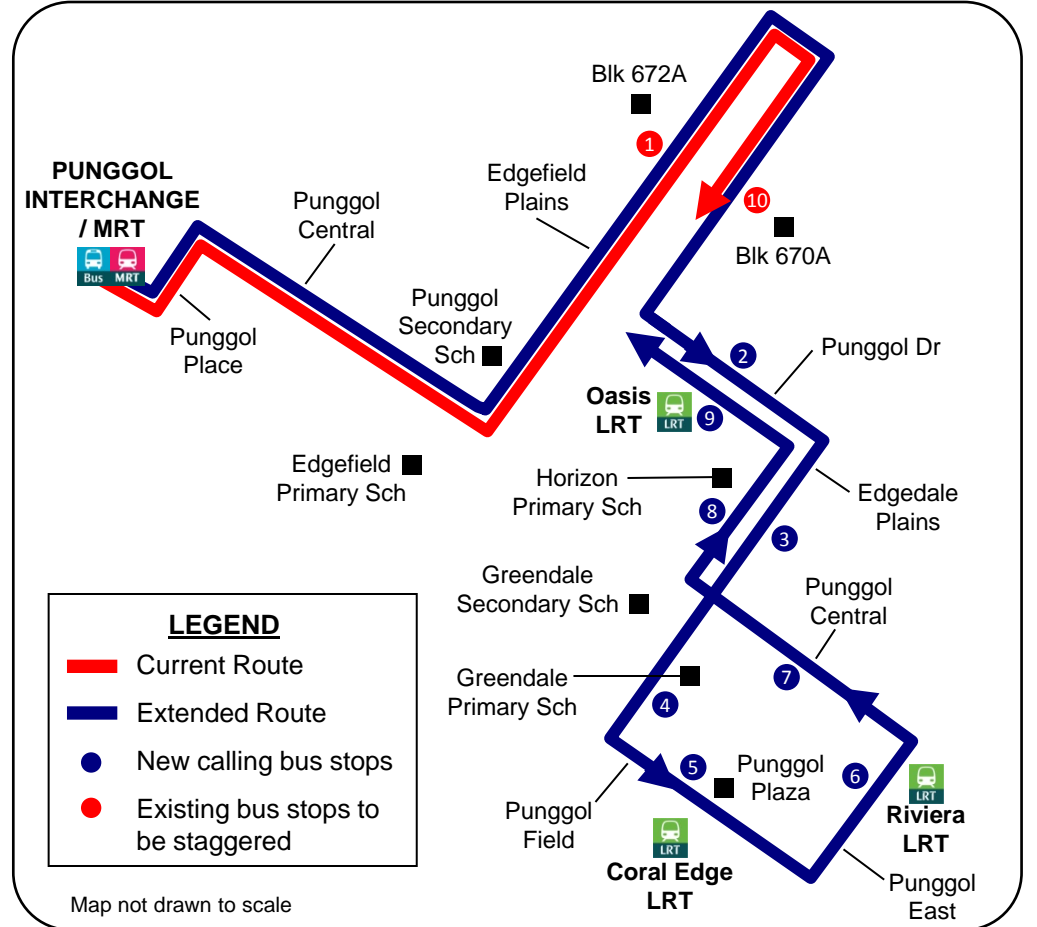

Road Name	Bus Stop Description	Bus Stop No.	Road Name	Bus Stop Description	Bus Stop No.
PUNGGOL PL	PUNGGOL TEMP INT	65009	PUNGGOL EAST	6 BLK 166A	65231
PUNGGOL CENTRAL	OPP BLK 293	65221	PUNGGOL CENTRAL	7 BLK 162B	65269
PUNGGOL CENTRAL	PUNGGOL SEC SCH	65281	EDGEDALE PLAINS	8 HORIZON PR SCH	65411
EDGEFIELD PLAINS	PUNGGOL SEC SCH	65381	PUNGGOL DR	9 OASIS STN	65311
EDGEFIELD PLAINS	1 BLK 672A	65391	EDGEFIELD PLAINS	10 BLK 670A	65399
PUNGGOL DR	2 OASIS STN	65319	EDGEFIELD PLAINS	OPP PUNGGOL SEC SCH	65389
EDGEDALE PLAINS	3 OPP HORIZON PR SCH	65419	PUNGGOL CENTRAL	EDGEFIELD PR SCH	65289
EDGEDALE PLAINS	4 GREENDALE PR SCH	65429	PUNGGOL CENTRAL	BLK 298	65229
PUNGGOL FIELD	5 OPP BLK 126A	65171	PUNGGOL PL	PUNGGOL TEMP INT	65009

Perhentian bus yang baru / புதிய பேருந்து நிலையங்கள்

Nota Khas / முக்கிய குறிப்பு

1. **Ke arah Punggol East / புங்ஃகொள் ஈஸ்ட்டை நோக்கிச் செல்லும்**
   Menaiki di perhentian bus di luar Blok 672A sepanjang Edgefield Plains
   எட்ஜீப்ல்டு பிலேயின்ஸ்சில் பிளாக் 672A அருகே இருக்கும் பேருந்து நிலையத்தில் பேருந்தை எடுக்கவும்.
2. **Ke arah Pertukaran Bus Punggol / புங்ஃகொள் பேருந்து நிலையத்தை நோக்கிச் செல்லும்**
   Menaiki di perhentian bus di luar Blok 670A sepanjang Edgefield Plains
   எட்ஜீப்ல்டு பிலேயின்ஸ்சில் பிளாக் 670A அருகே இருக்கும் பேருந்து நிலையத்தில் பேருந்தை எடுக்கவும்.

Waktu Operasi / சேவை நேரம்

Pertukaran Bus Punggol / புங்ஃகொள் பேருந்து நிலையம்: 5.45am – 12.35am (Harian / தினமும்)

Untuk maklumat lanjut, sila hubungi Pusat Perhubungan SBS Transit di talian 1800-287 2727 atau lungsuri lelamen www.sbstransit.com.sg
மேலும் விவரங்களுக்கு, எஸ்பிஎஸ் டிரான்ஸிட் வாடிக்கையாளர் தொடர்பு நிலைய எண் 1800-287 2727
யை தொடர்பு கொள்ளவும் அல்லது www.sbstransit.com.sg என்ற இணைய பக்கத்திற்கு செல்லவும்