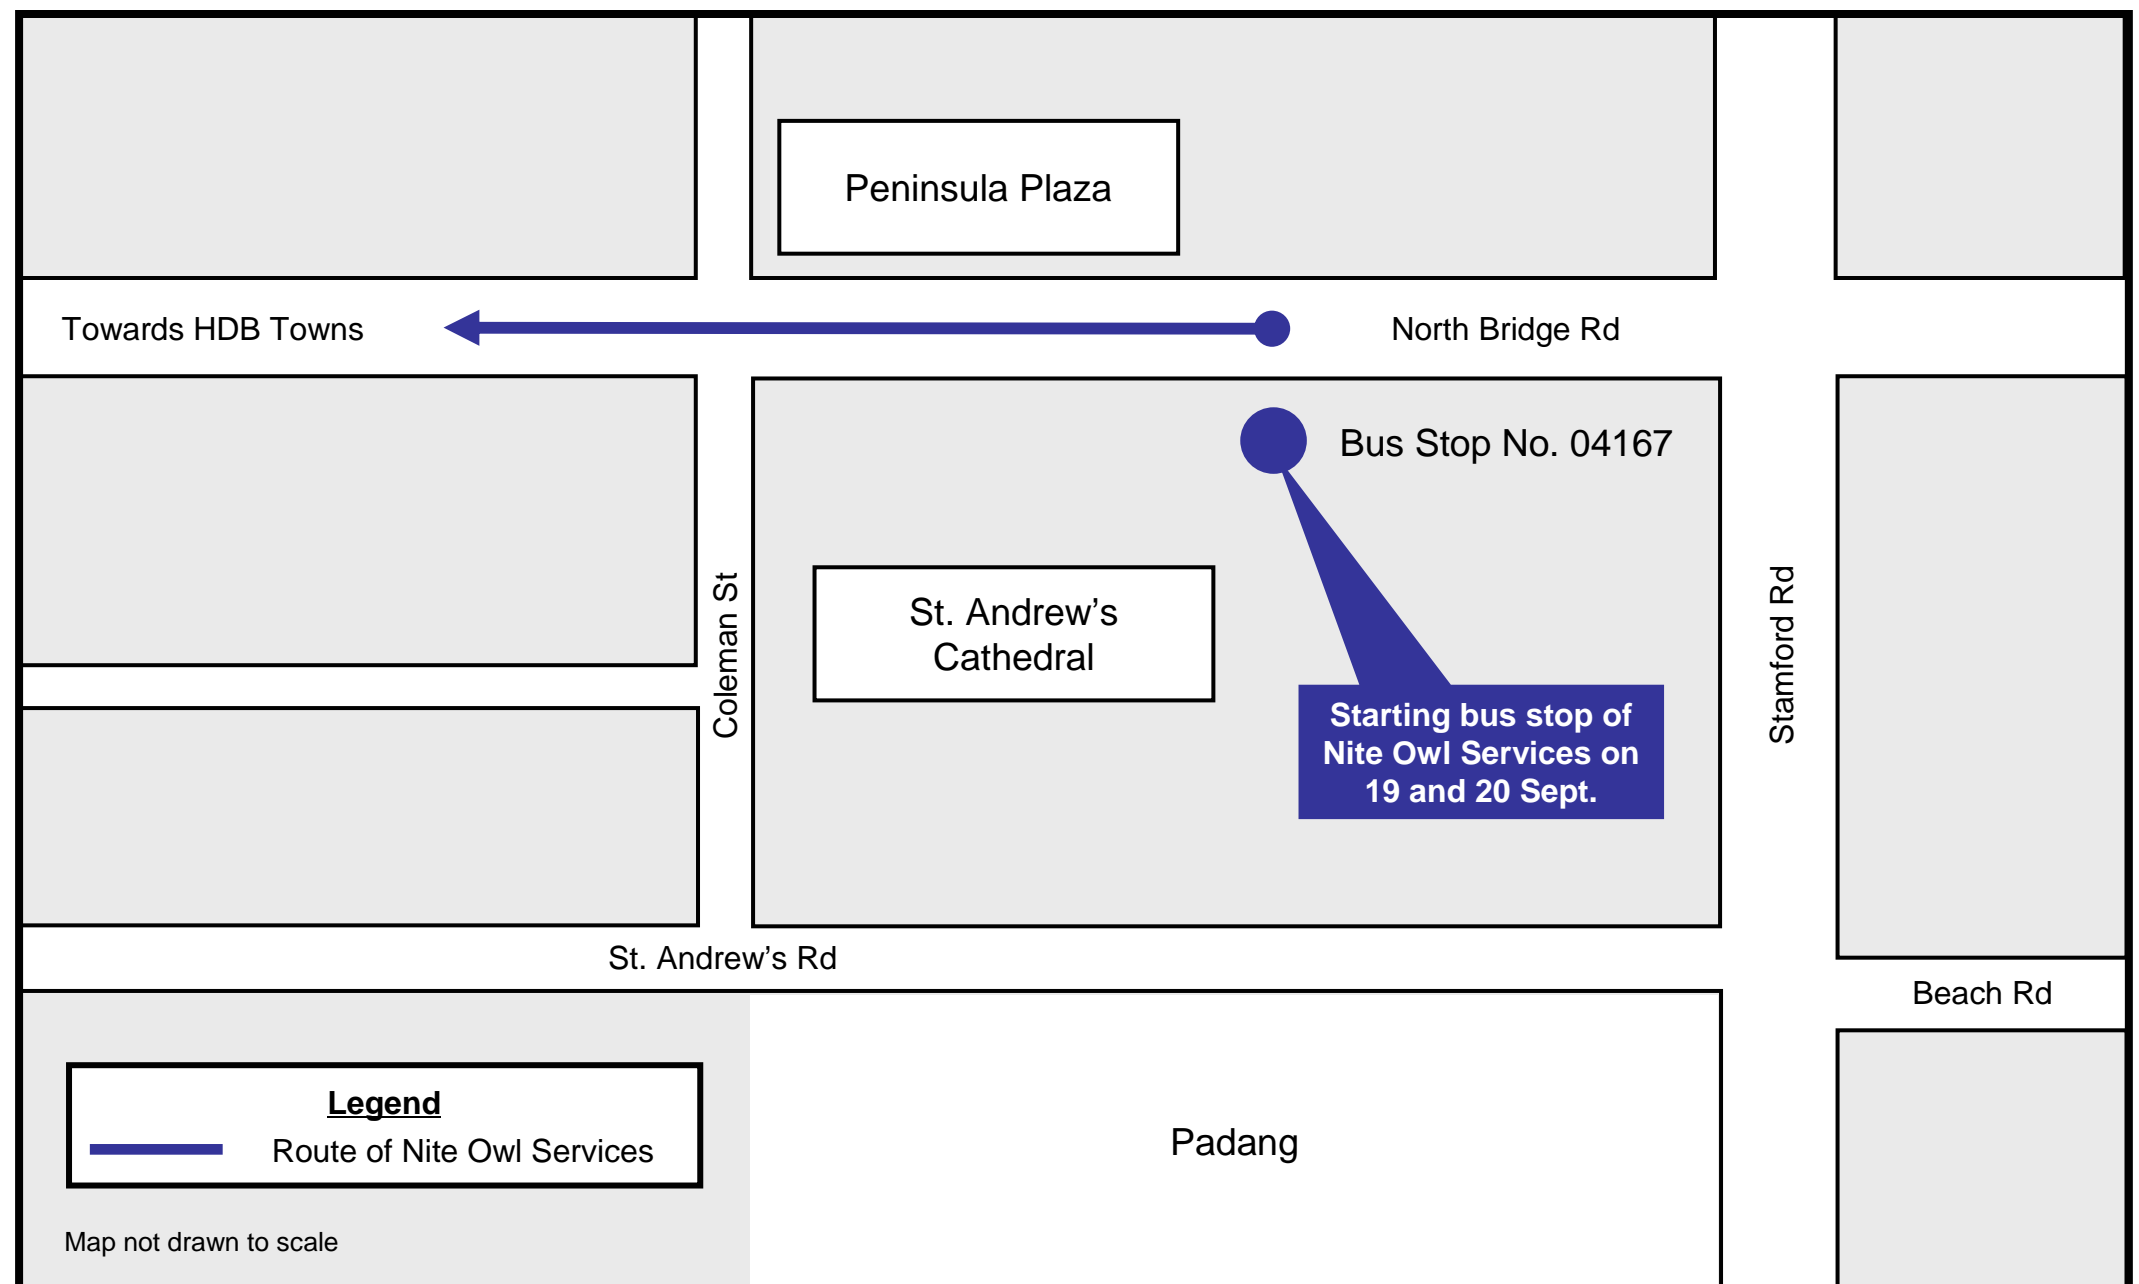

1N, 2N, 3N
4N, 5N, 6N

19 and 20 September 2014 Temporary Route Amendment 路线暂时更改

Due to road closures for the event, Nite Owl services will skip the first three bus stops located along Raffles Avenue. They will commence service from the bus stop in front of St. Andrew's Cathedral (bus stop 04167) along North Bridge Road. Details are as follows.

由于一些道路将在2014年一级方程式™期间封闭，夜猫路线将不停留位于莱佛士道的首三个巴士站并改为启程于圣安德烈教堂前的巴士站（巴士站04167）。详情如下：

Time	Starting Bus Stop (Temporary)*	Bus Stops Skipped
12.00am to 2.00am	North Bridge Rd • 04167 St. Andrew's Cathedral	Raffles Ave • 02101 Bef Temasek Ave • 02051 Seating Gallery • 02061 The Esplanade
*Nite Owl Services will not start as usual from bus stop no. 02101 - Bef Temasek Ave along Raffles Ave.		