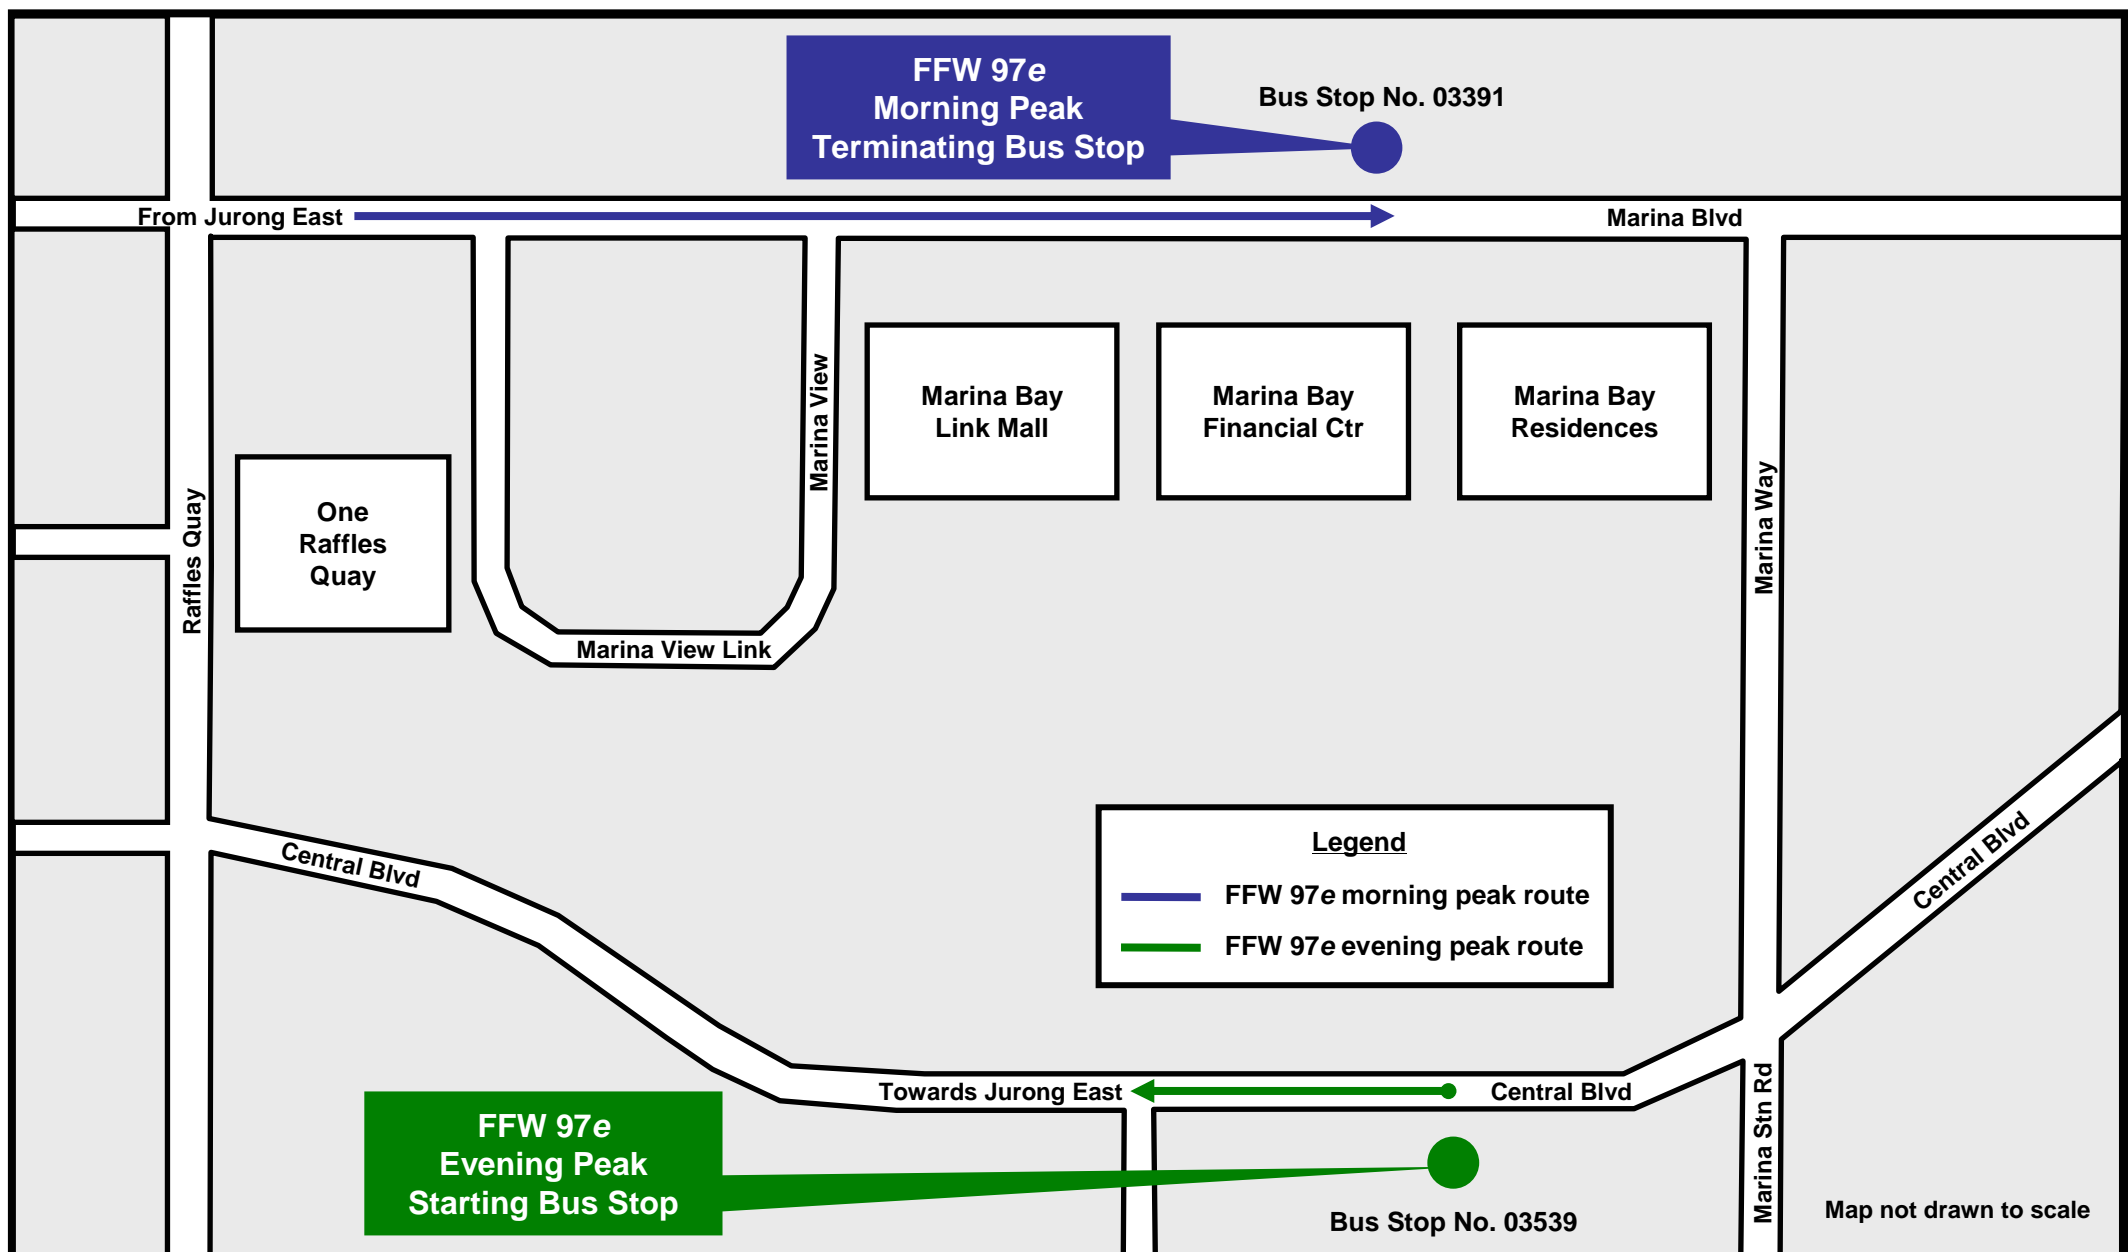

# 2014 Formula One™ Singapore Grand Prix

## 17 - 22 September 2014 Temporary Route Amendment 路线暂时更改

Morning Peak Period 6.30am - 8.30am	Evening Peak Period 5.00pm - 7.00pm
<b>Terminating Bus Stop (Temporary)</b>	<b>Starting Bus Stop (Temporary)</b>
<b>Marina Blvd</b> • 03391 Marina Bay Financial Ctr	<b>Central Blvd</b> • 03539 Aft Marina Stn Rd
As it will not terminate as usual at bus stop no. 02089 (Pan Pacific Hotel) along Raffles Blvd, it will have to skip the following bus stops: <p style="text-align: center;"><b>Bus Stops Skipped</b></p> <b>Bayfront Ave</b> • 03511 Marina Bay Sands MICE • 03501 Marina Bay Sands Theatre <b>Temasek Ave</b> • 02169 Centennial Twr <b>Temasek Blvd</b> • 02159 Opp Suntec Convention Ctr <b>Raffles Blvd</b> • 02089 Pan Pacific Hotel	As it will not start as usual from bus stop no. 02101 (Bef Temasek Ave) along Raffles Ave, it will have to skip the following bus stops: <p style="text-align: center;"><b>Bus Stops Skipped</b></p> <b>Raffles Ave</b> • 02101 Bef Temasek Ave • 02051 Seating Gallery • 02061 The Esplanade <b>Temasek Blvd</b> • 02151 Suntec Convention Ctr <b>Temasek Ave</b> • 02161 Opp Millenia Twr • 02171 Opp The Ritz-Carlton <b>Bayfront Ave</b> • 03509 Marina Bay Sands Hotel • 03519 Opp Marina Bay Sands MICE