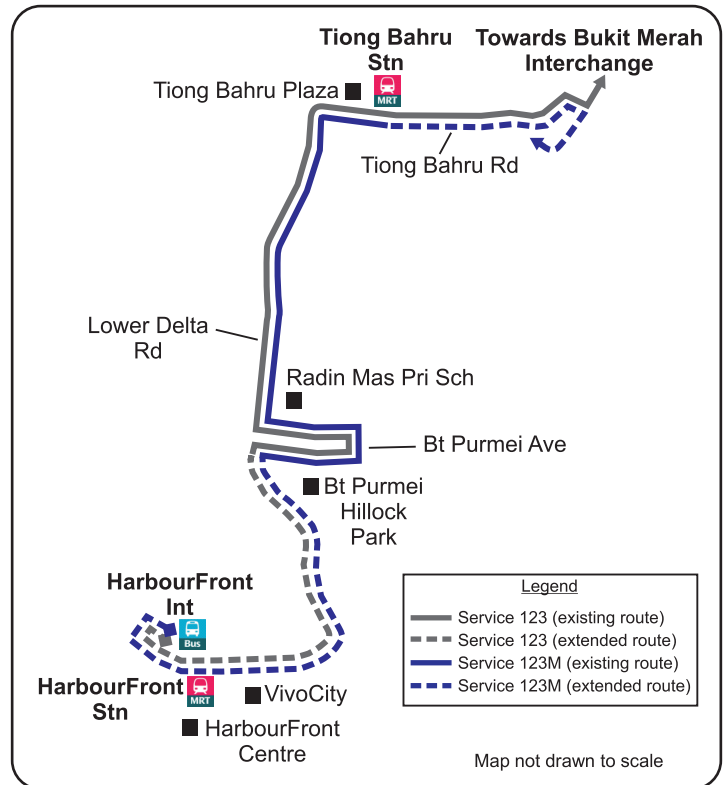

## 123M

Route Extension from Sunday, 24 August 2014  
路线从2014年8月24日(星期日)起延长

- Extended to ply between HarbourFront Interchange and Tiong Bahru Road, and supplements Service 123
- Longer operating hours including weekends
- Serves Bukit Purmei estate
- Provides convenient access to:
  - HarbourFront and Tiong Bahru MRT stations
  - VivoCity and HarbourFront Centre
  - Bukit Purmei Hillcock Park
  - Radin Mas Primary School
- 路线将延长并川行于港湾转换站和中巴鲁路之间，同时辅助路线123
- 川行时间将延长(包括周末)
- 服务武吉宝美住宅区
- 方便乘客通往：
  - 港湾和中巴鲁地铁站
  - 怡丰城和港湾中心
  - 武吉宝美山丘公园
  - 拉丁马士小学

### Operating Hours

HarbourFront Interchange :  
5.50am to 12.05am (Weekdays and Saturdays)  
6.05am to 12.05am (Sundays and Public Holidays)

Route of Service 123M (Loop)

Road Name	Bus Stop Description	Bus Stop No.	Road Name	Bus Stop Description	Bus Stop No.
SEAH IM RD	HARBOURFRONT INT	14009	TIONG BAHRU RD	BLK 18	10141
TELOK BLANGAH RD	HARBOURFRONT STN	14129		CTRL GREEN CONDO	10151
	OPP VIVOCITY	14119		OPP TIONG BAHRU PLAZA	10161
KG BAHRU RD	BEF MT FABER LODGE	14011		BLK 25B	10379
LOWER DELTA RD	RADIN MAS MQUE	14021	LOWER DELTA RD	OPP CENDEX CTR	10369
	BLK 40	14379		OPP ST. THERESA'S CONVENT	14039
BT PURMEI AVE	OPP BLK 109	14389	BT PURMEI AVE	OPP BLK 109	14389
	BLK 109	14381		BLK 109	14381
LOWER DELTA RD	ST. THERESA'S CONVENT	14031	LOWER DELTA RD	BLK 105	14029
	CENDEX CTR	10361	KG BAHRU RD	OPP MT FABER LODGE	14019
	BLK 129	10371	TELOK BLANGAH RD	VIVOCITY	14141
TIONG BAHRU RD	TIONG BAHRU PLAZA	10169	SEAH IM RD	HARBOURFRONT INT	14009
	BLK 1	10149			