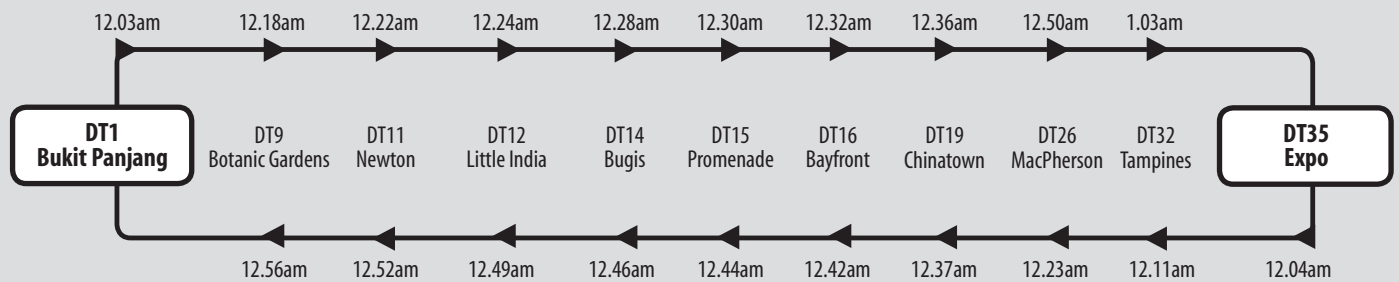

16 September 2018

Downtown Line

14 - 15 September 2018

16 September 2018

Mobile app

@sbstransittd

@SBSTransit_Ltd

1800-287 2727 (7.30am - 8.00pm daily)