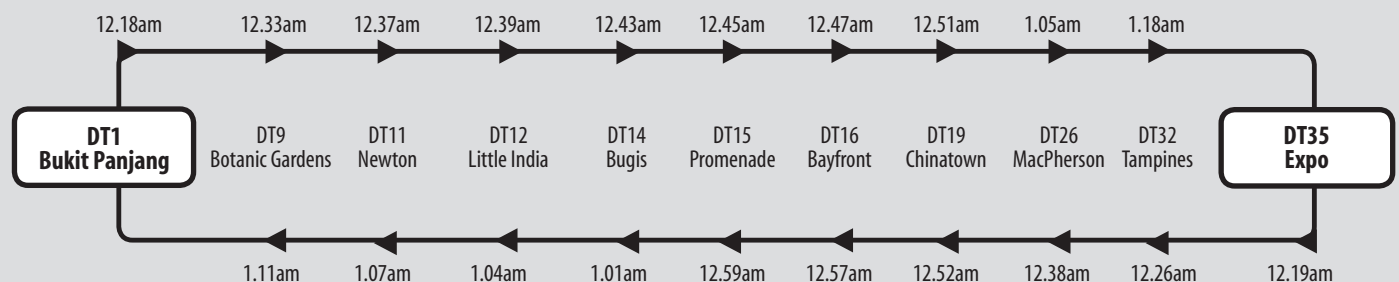

16 September 2018

Downtown Line

14 - 15 September 2018

16 September 2018

Mobile app

@sbstransittd

@SBSTransit_Ltd

1800-287 2727 (7.30am - 8.00pm daily)