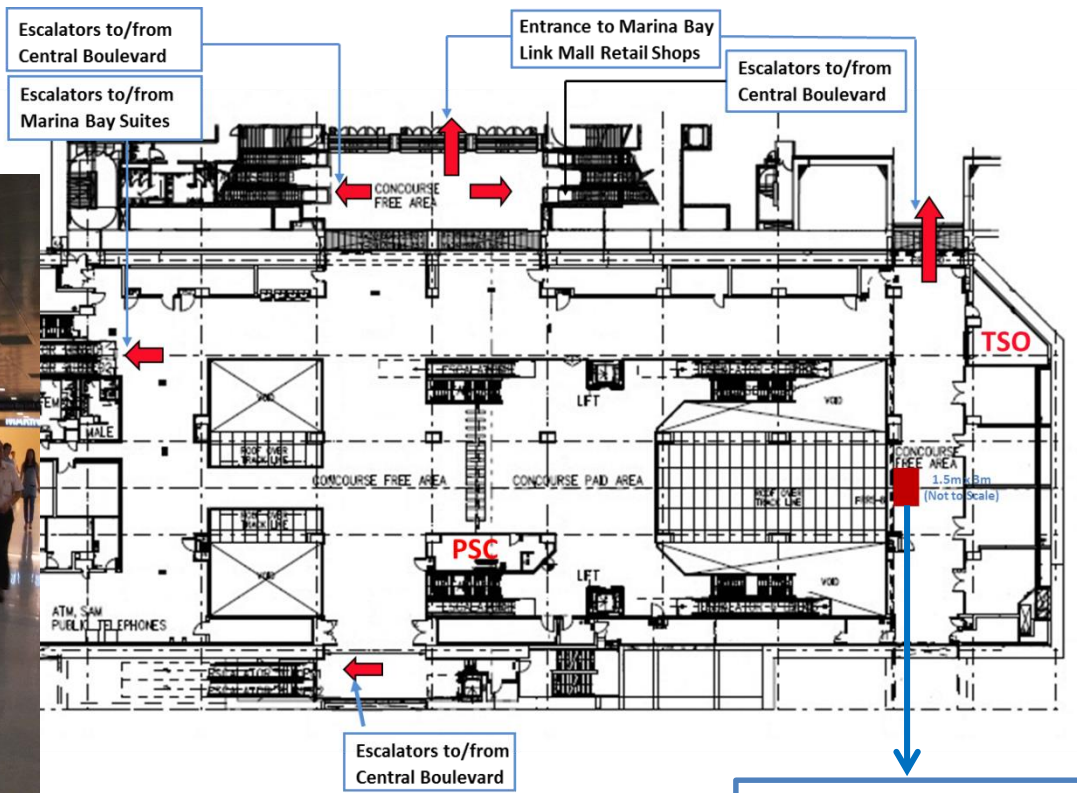

# DTL DOWNTOWN MRT STATION – LOCATION FOR ROADSHOW SPACE

**Roadshow Space**

**Total Area: 4.50 sqm  
(Not to Scale)**