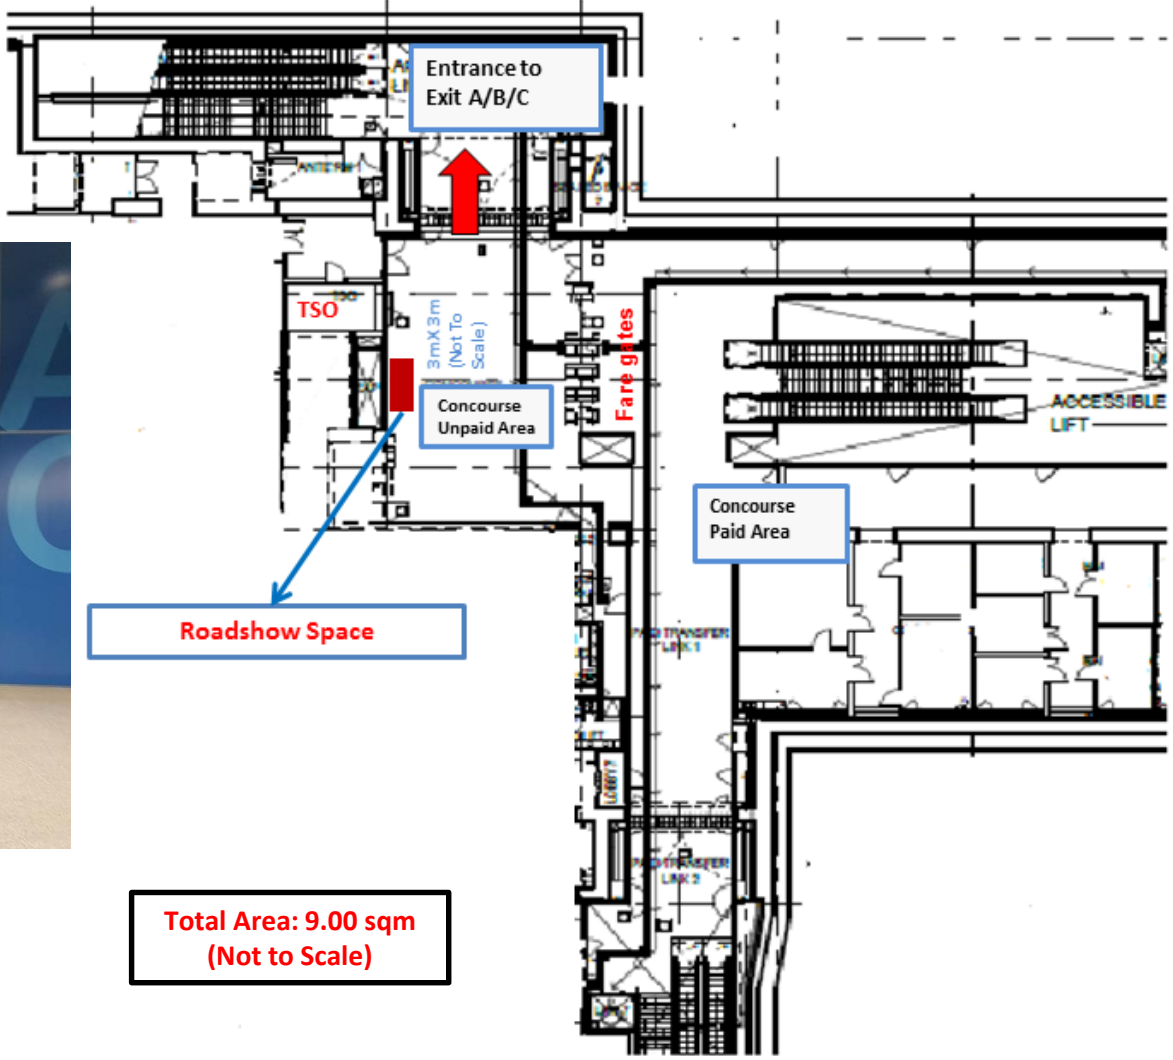

DTL EXPO MRT STATION – LOCATION FOR ROADSHOW SPACE

Total Area: 9.00 sqm
(Not to Scale)