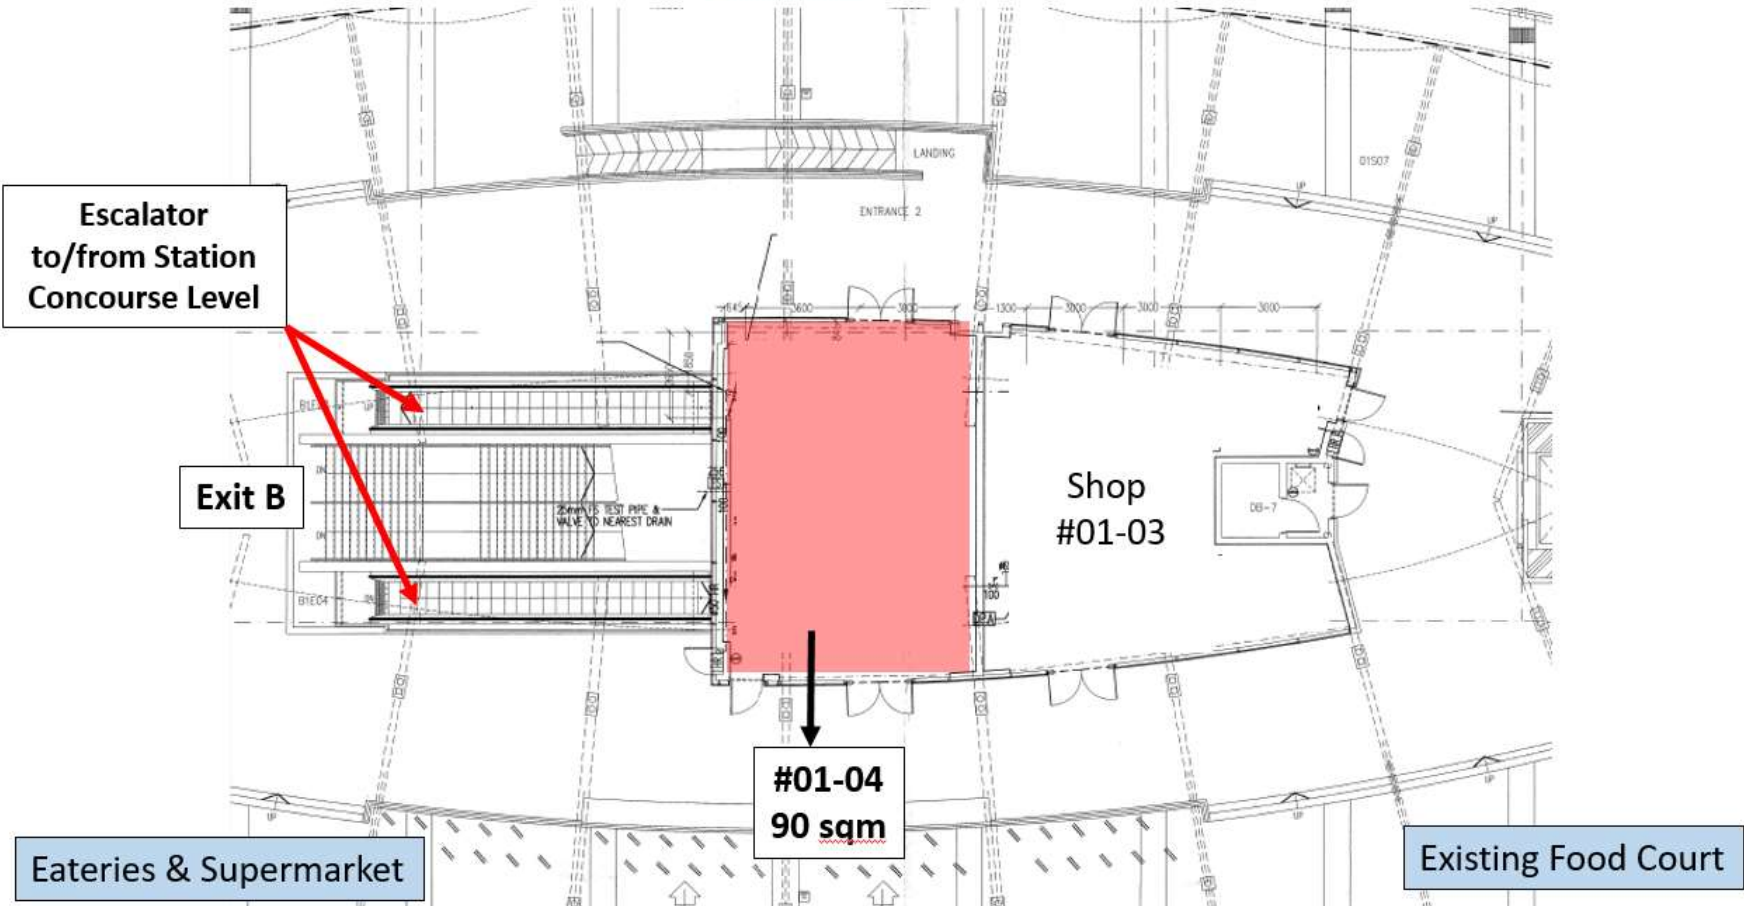

NE15 – BUANGKOK MRT STATION (STREET LEVEL)

Sengkang Central Road

Not-To-Scale