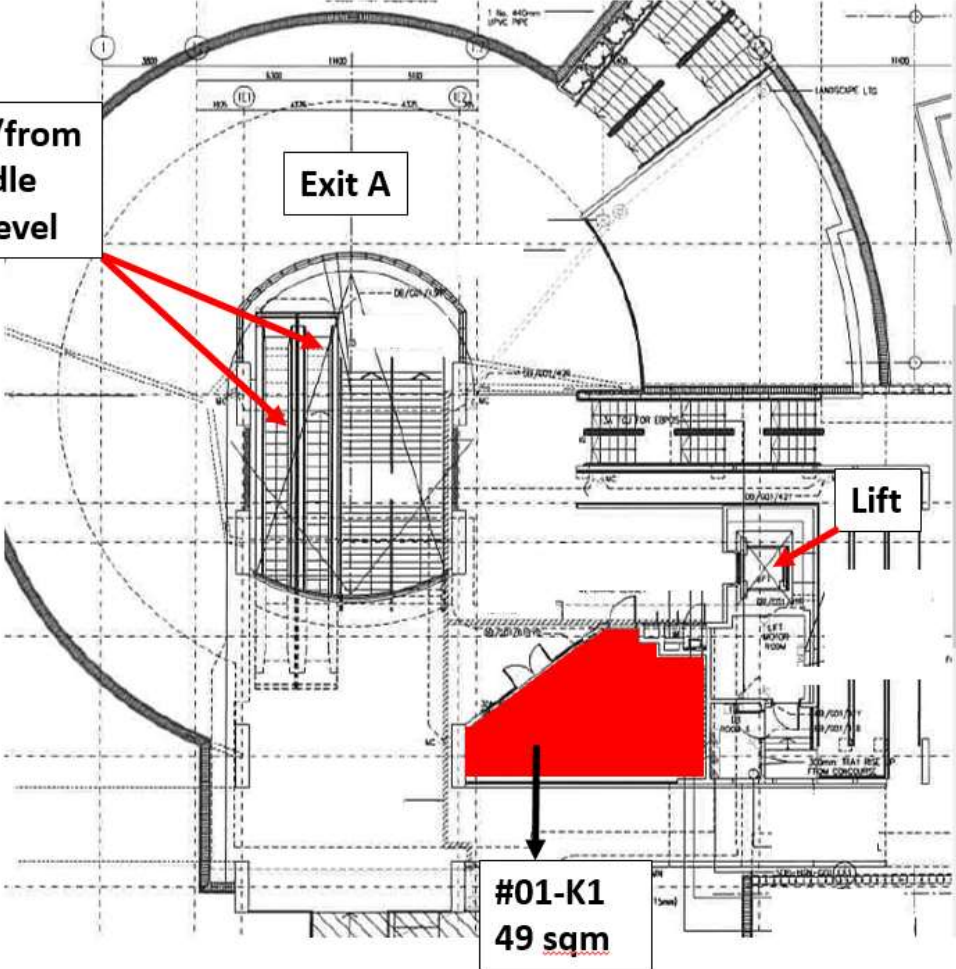

NE14 – HOUGANG MRT STATION (STREET LEVEL)

**Escalator to/from
Station Middle
Concourse Level**

**Existing
Bus Interchange**

**#01-K1
49 sqm**

Not-To-Scale