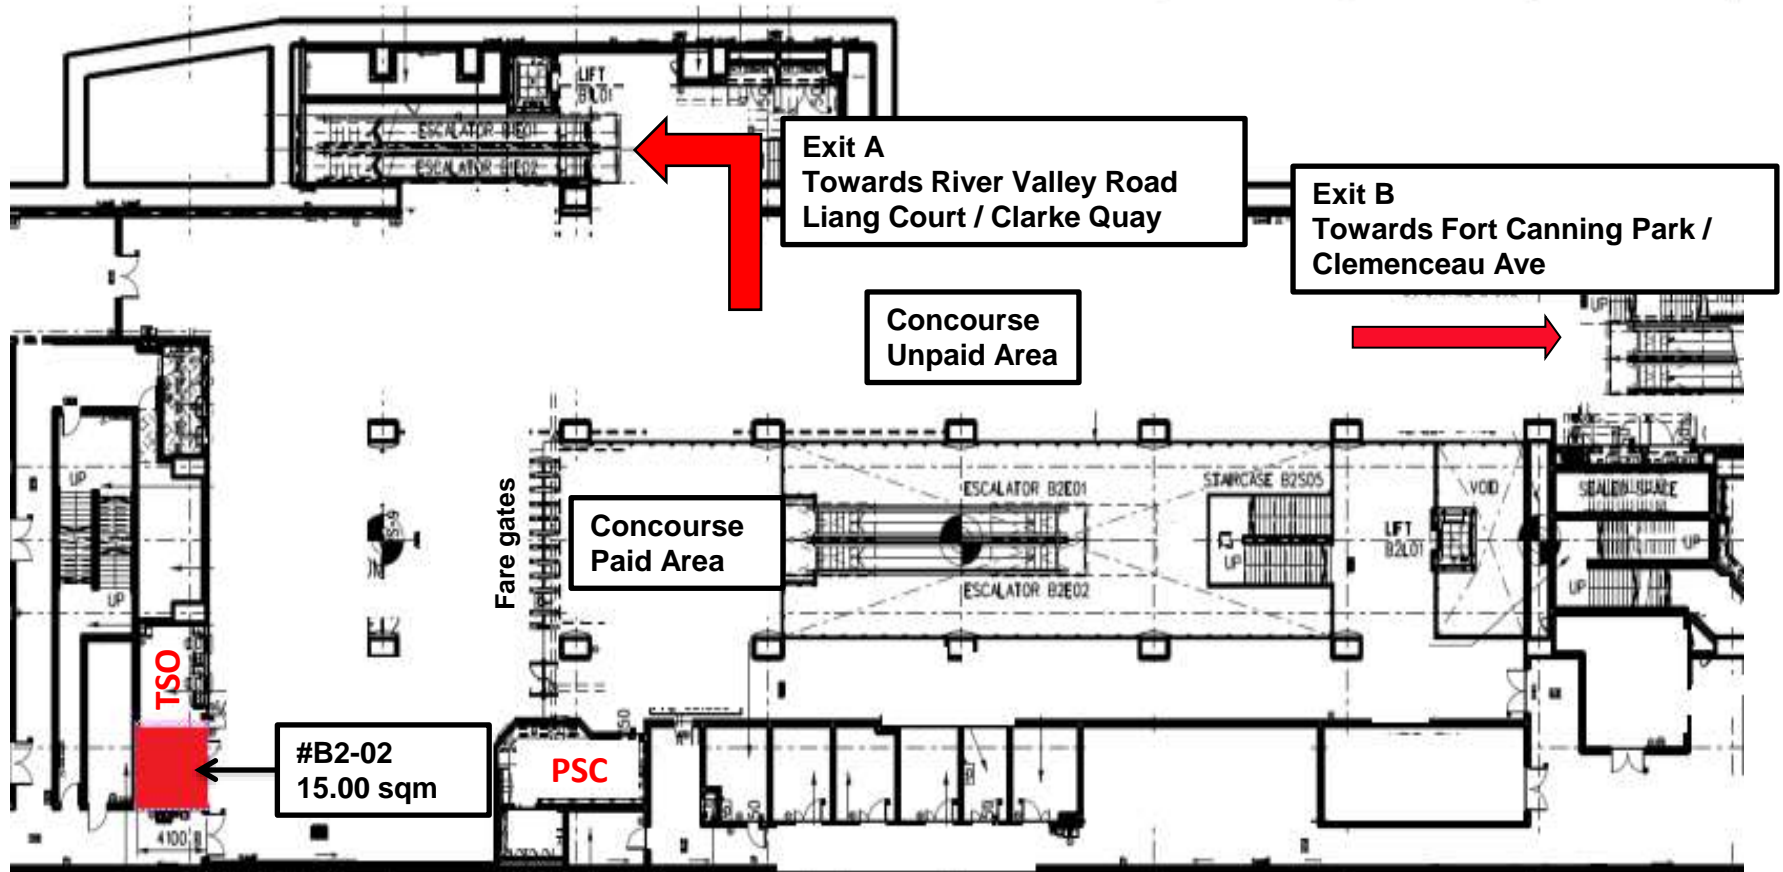

FORT CANNING MRT STATION

PSC – Passenger Service Centre
TSO – Transitlink Ticket Sales Office