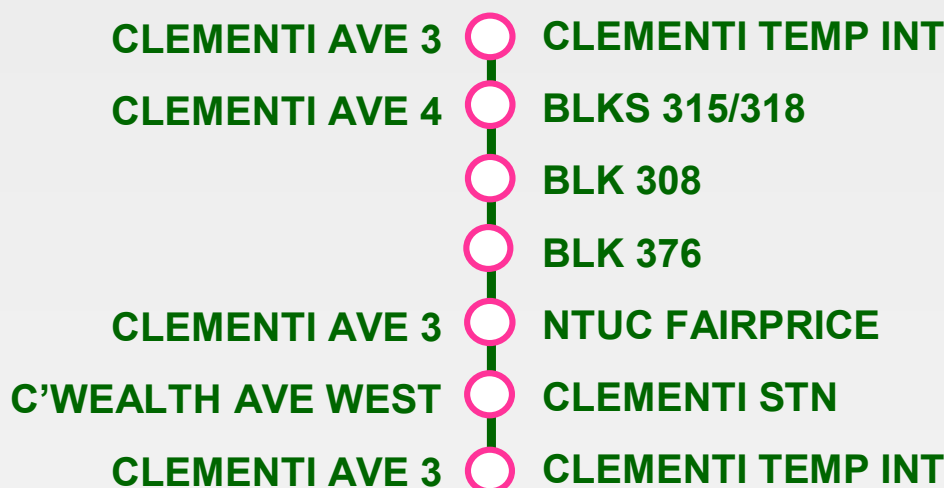

284

Changes in Operating Details 川行详情更改

From 29 June 2009 (Monday), Service 284 will operate on weekday morning and evening peak periods.

从2009年6月29日(星期一)起, 路线284将川行于周日早上及傍晚繁忙时段。

Clementi Temporary Interchange		
284	Mon - Fri	Sat, Sun & PH
	0555 - 0859 hours	No operation
	1631 - 1959 hours	

284M

Extended Route of Service 284 路线284的延长服务

From 29 June 2009 (Monday), Service 284M will ply along Clementi Ave 3 and Commonwealth Ave West during weekday off-peak periods and whole day on weekends & public holidays.

从2009年6月29日(星期一)起, 路线284M将在周日非繁忙时段与周末及公共假期(全天), 川行于金文泰3道和联邦西道。

Extended Route

Clementi Temporary Interchange		
284M	Mon - Fri	Sat, Sun & PH
	0900 - 1630 hours	0555 - 0015 hours
	2000 - 0015 hours	

Map not drawn to scale