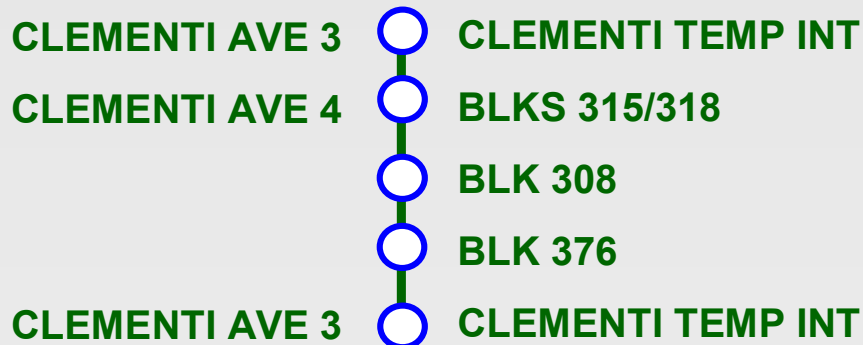

284

Changes in Operating Details 川行详情更改

From 29 June 2009 (Monday), Service 284 will operate on weekday morning and evening peak periods.

从2009年6月29日(星期一)起, 路线284将川行于周日早上及傍晚繁忙时段。

Clementi Temporary Interchange		
284	Mon - Fri	Sat, Sun & PH
	0555 - 0859 hours	No operation
	1631 - 1959 hours	

284M

Extended Route of Service 284 路线284的延长服务

From 29 June 2009 (Monday), Service 284M will ply along Clementi Ave 3 and Commonwealth Ave West during weekday off-peak periods and whole day on weekends & public holidays.