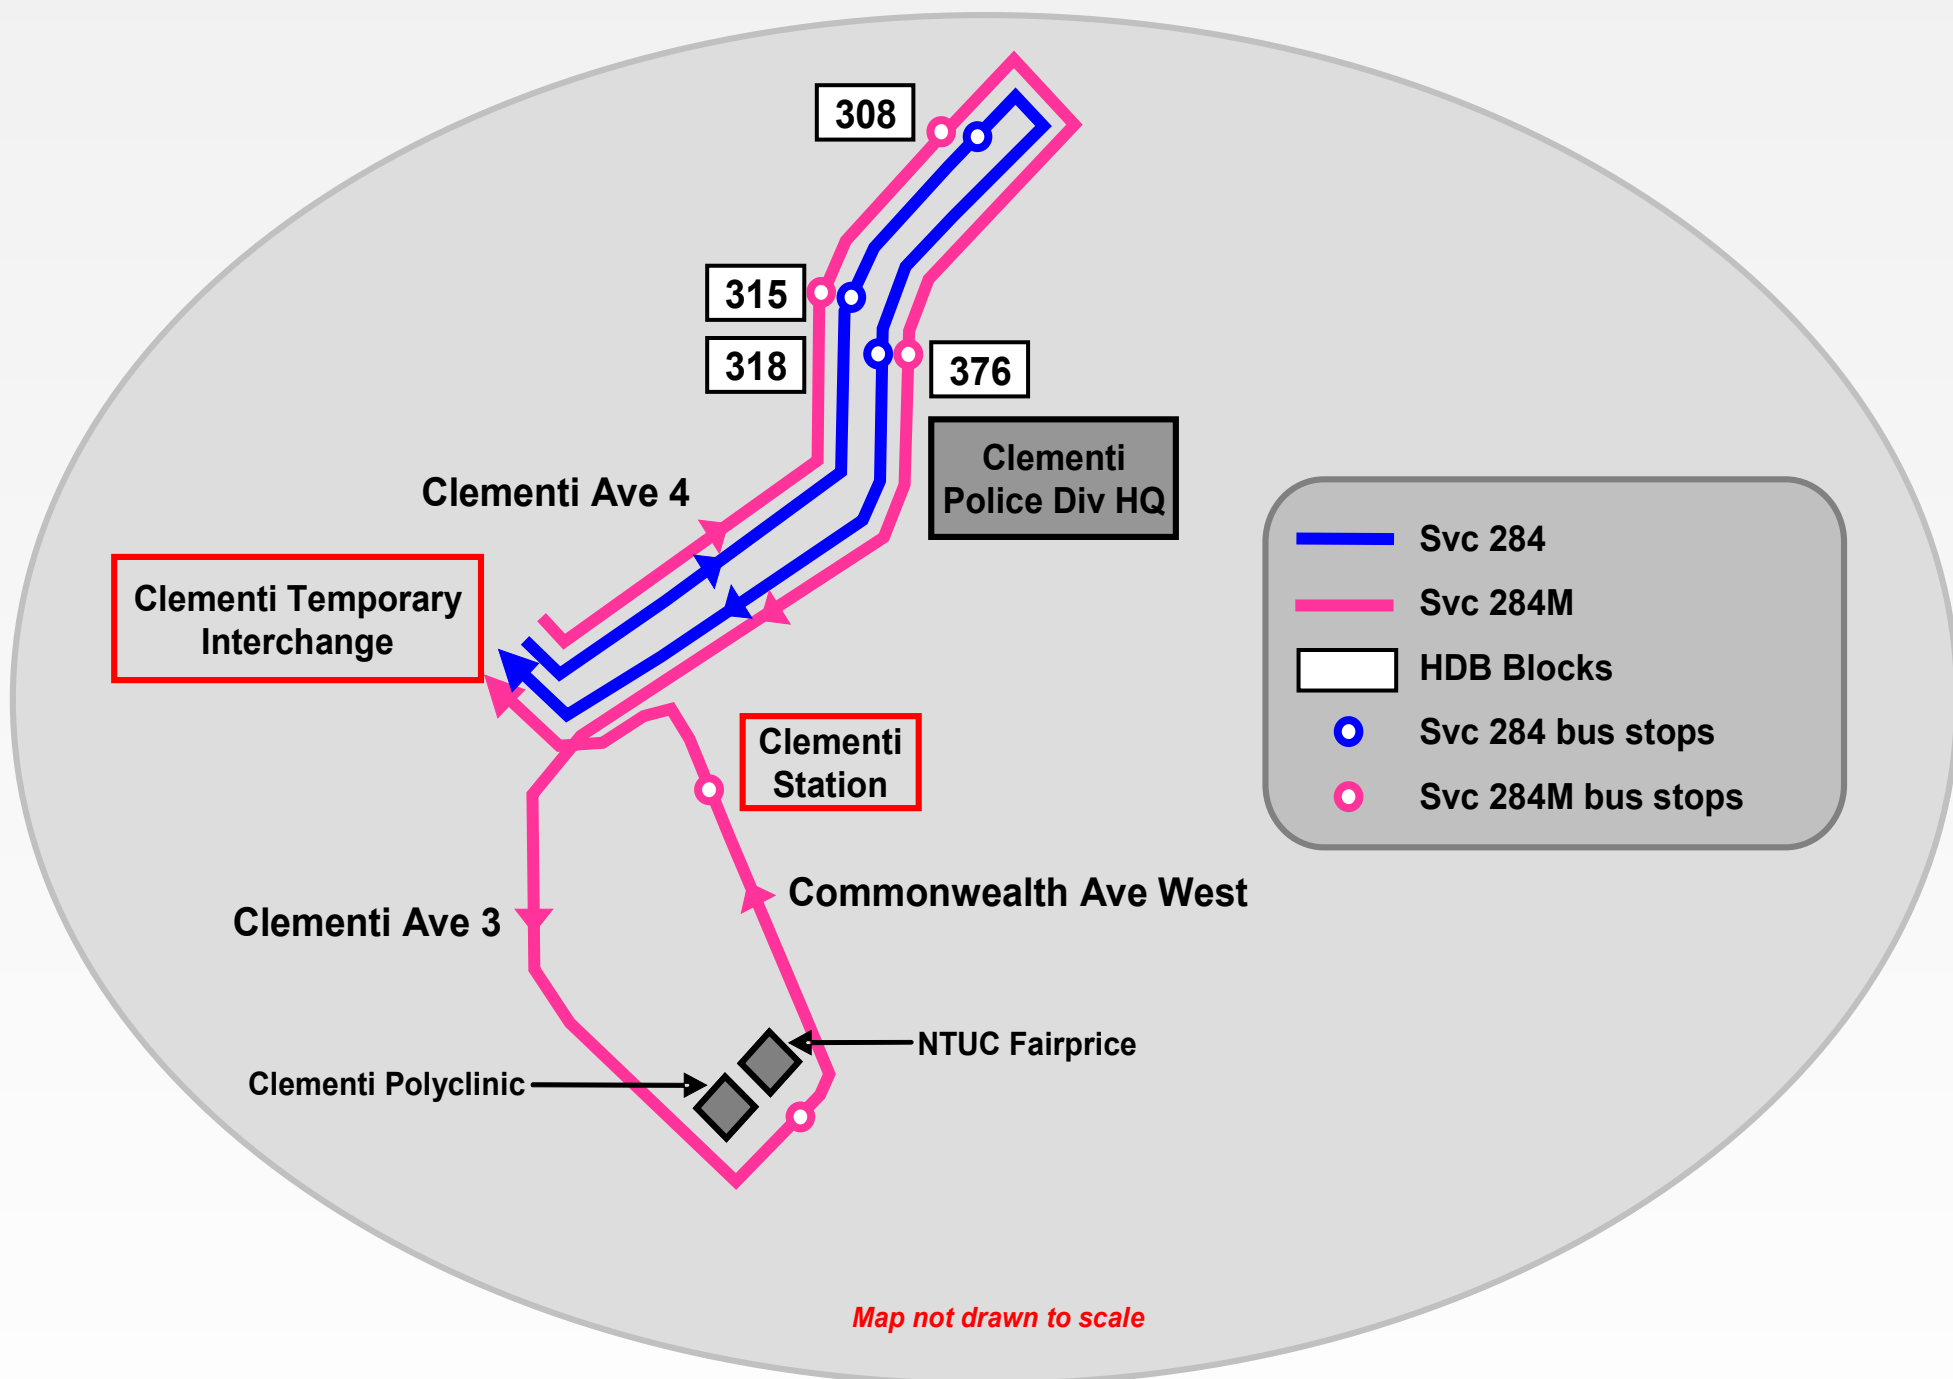

284

Changes in Operating Details 川行详情更改

From 29 June 2009 (Monday), Service 284 will operate on weekday morning and evening peak periods.

从2009年6月29日(星期一)起, 路线284将川行于周日早上及傍晚繁忙时段。

Clementi Temporary Interchange		
284	Mon - Fri	Sat, Sun & PH
	0555 - 0859 hours	No operation
	1631 - 1959 hours	

284M

Extended Route of Service 284 路线284的延长服务

From 29 June 2009 (Monday), Service 284M will ply along Clementi Ave 3 and Commonwealth Ave West during weekday off-peak periods and whole day on weekends & public holidays.

从2009年6月29日(星期一)起, 路线284M将在周日非繁忙时段与周末及公共假期(全天), 川行于金文泰3道和联邦西道。

Extended Route

Clementi Temporary Interchange		
284M	Mon - Fri	Sat, Sun & PH
	0900 - 1630 hours	0555 - 0015 hours
	2000 - 0015 hours	

Map not drawn to scale