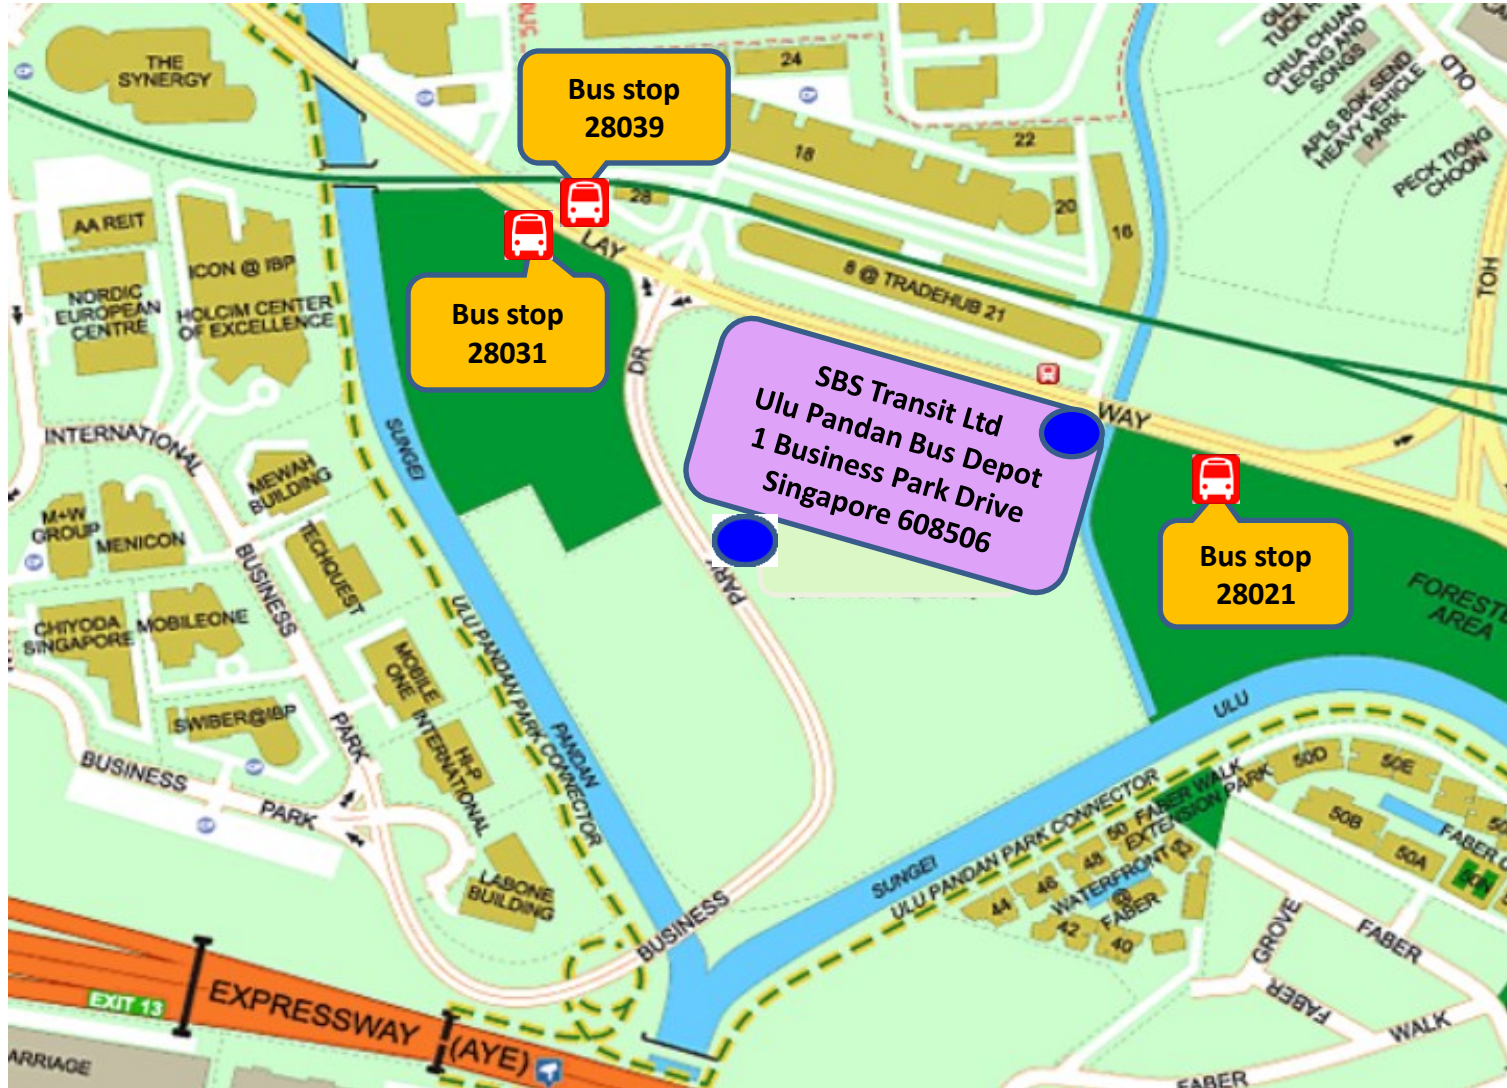

Ulu Pandan Bus Depot Location Map

Legend

-  **Bus stop 28021**
Boon Lay Way, After Toh Tuck Ave
(Services 52, 99, 105 & 188)
-  **Bus stop 28031**
Boon Lay Way, Before Synergy Building
(Services 52, 99, 105 & 188)
-  **Bus stop 28039**
Boon Lay Way, After Boon Lay Sub Station
(Services 52, 99, 105 & 188)
-  Depot Entrance/Exit

(map not drawn to scale)