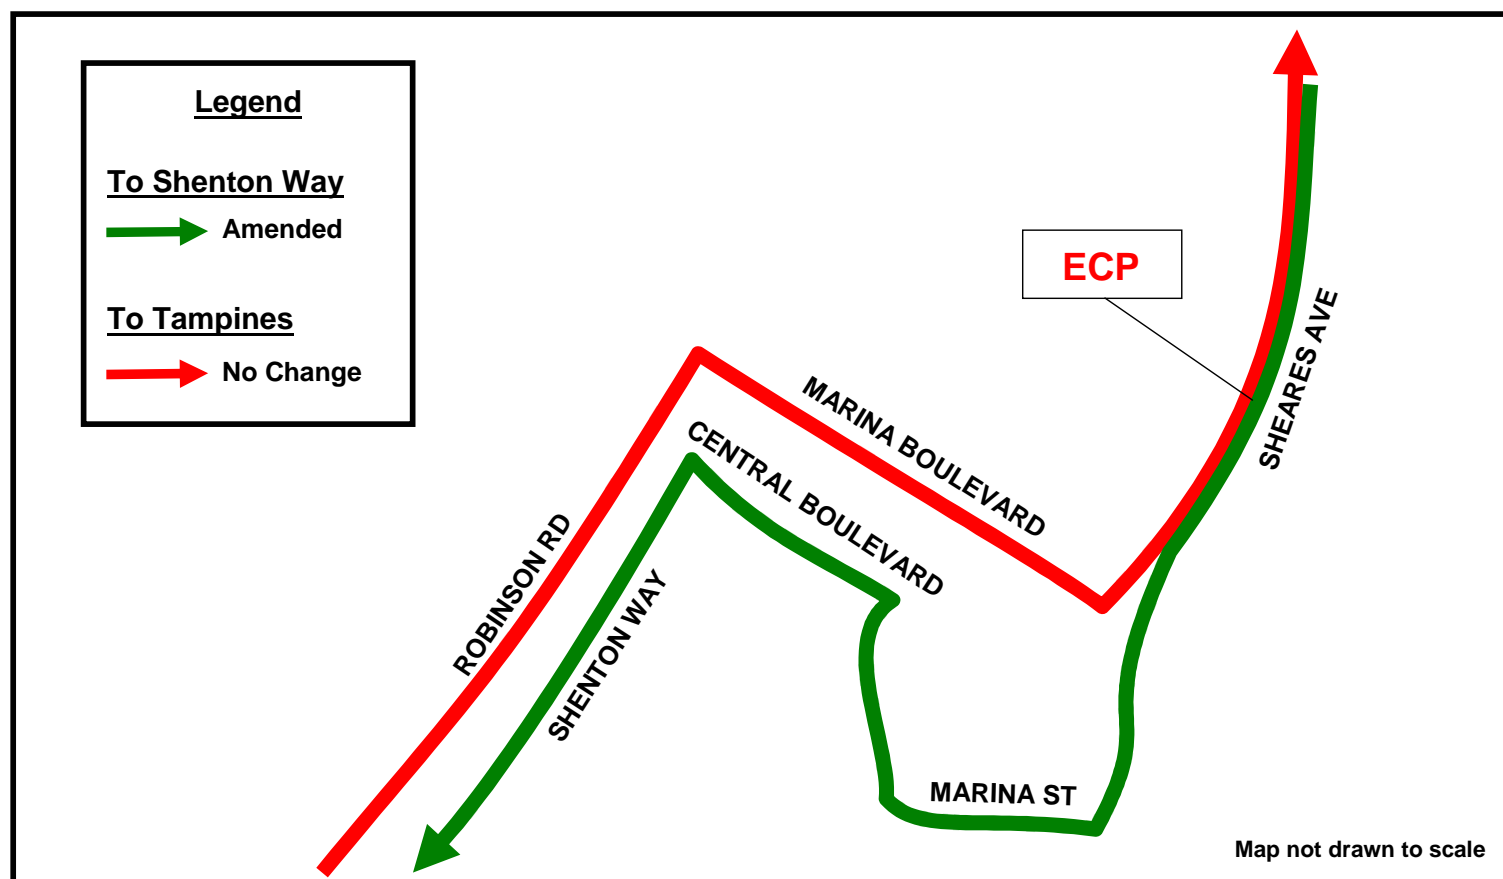

Route Amendment with the Opening of Marina Coastal Expressway (MCE) 随滨海高速公路(MCE)通车后的路线更改

30

Fast Forward
30e

From Sunday, 29 December 2013, Service 30 and Fast Forward 30e will travel on the new MCE instead of the East Coast Parkway (ECP). No bus stops will be skipped.

从2013年12月29日(星期日)起，路线30和快车路线30e将使用通车后的MCE而将不再使用东海岸公园大道(ECP)。原有巴士站将不受影响。

Route Amendment with the Opening of Marina Coastal Expressway (MCE) 随滨海高速公路(MCE)通车后的路线更改

Express
513

From Monday, 30 December 2013, Express 513 will be amended to travel via the East Coast Parkway (ECP) and Sheares Avenue while en route to Shenton Way. No bus stops will be skipped.

从2013年12月30日(星期一)起, 快捷路线513前往珊顿大道时将改为川行于东海岸公园大道(ECP)和薛尔思道。原有巴士站将不受影响。

Route Amendment with the Opening of Marina Coastal Expressway (MCE) 随滨海高速公路(MCE)通车后的路线更改

538**539****544****545****552****553****554****566****585**

From Monday, 30 December 2013, Premium Bus Services 538, 539, 544, 545, 552, 553, 554, 566 and 585 will travel on the new MCE en route to the city. No bus stops will be skipped.

从2013年12月30日(星期一)起, 优质路线538, 539, 544, 545, 552, 553, 554, 566 和 585前往市区时将使用通车后的MCE。原有巴士站将不受影响。