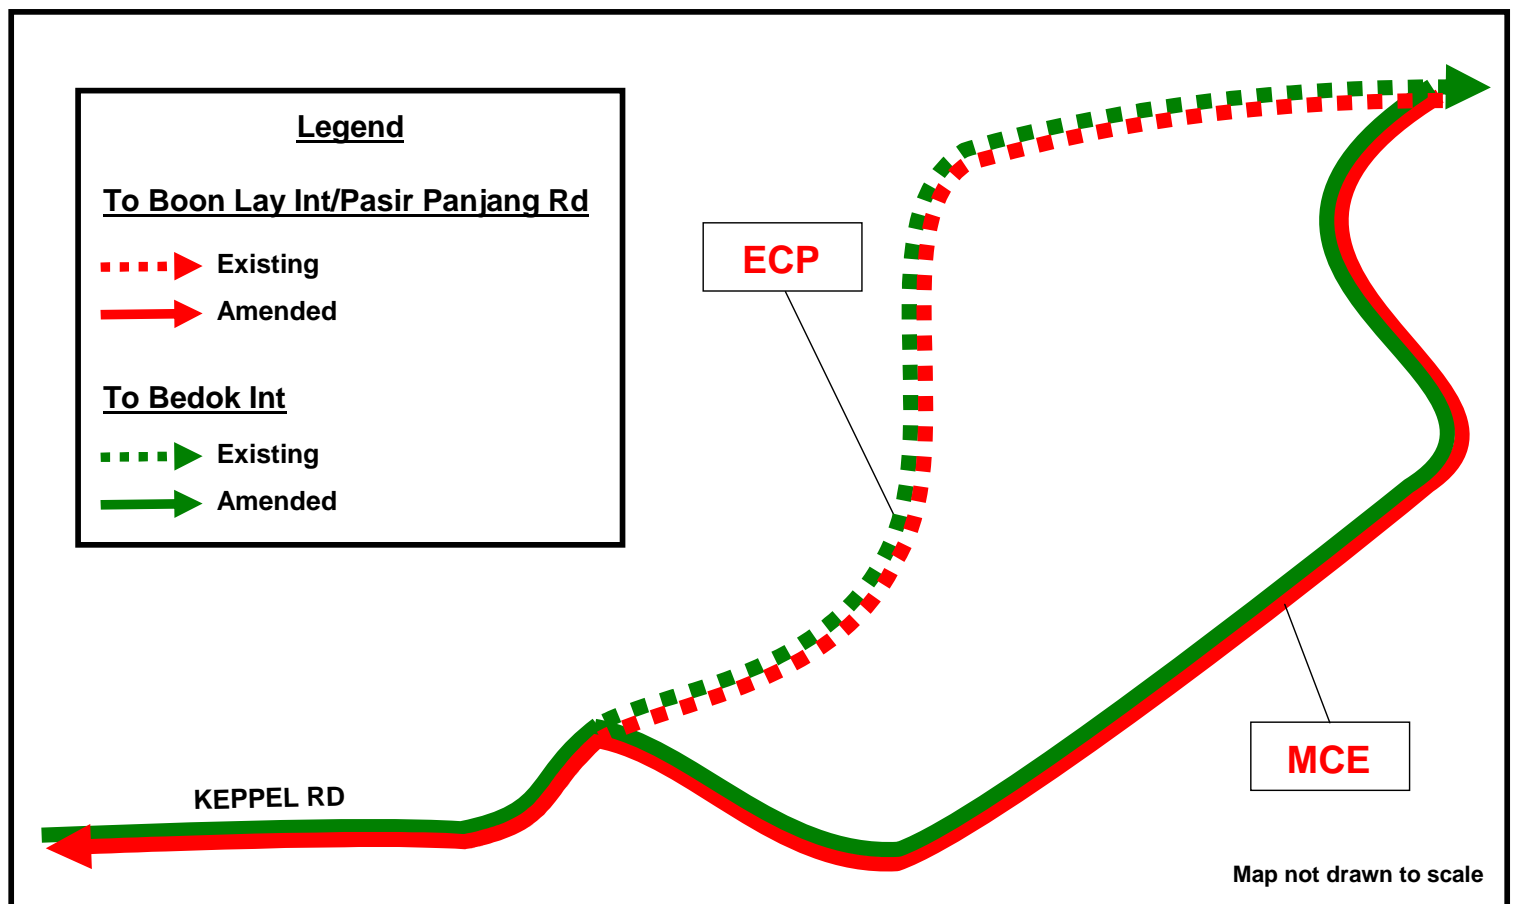

Route Amendment with the Opening of Marina Coastal Expressway (MCE) 随滨海高速公路(MCE)通车后的路线更改

30

Fast Forward
30e

From Sunday, 29 December 2013, Service 30 and Fast Forward 30e will travel on the new MCE instead of the East Coast Parkway (ECP). No bus stops will be skipped.

从2013年12月29日(星期日)起，路线30和快车路线30e将使用通车后的MCE而将不再使用东海岸公园大道(ECP)。原有巴士站将不受影响。

Route Amendment with the Opening of Marina Coastal Expressway (MCE) 随滨海高速公路(MCE)通车后的路线更改

Express
513

From Monday, 30 December 2013, Express 513 will be amended to travel via the East Coast Parkway (ECP) and Sheares Avenue while en route to Shenton Way. No bus stops will be skipped.

从2013年12月30日(星期一)起, 快捷路线513前往珊顿大道时将改为川行于东海岸公园大道(ECP)和薛尔思道。原有巴士站将不受影响。

Route Amendment with the Opening of Marina Coastal Expressway (MCE) 随滨海高速公路(MCE)通车后的路线更改

538**539****544****545****552****553****554****566****585**

From Monday, 30 December 2013, Premium Bus Services 538, 539, 544, 545, 552, 553, 554, 566 and 585 will travel on the new MCE en route to the city. No bus stops will be skipped.

从2013年12月30日(星期一)起, 优质路线538, 539, 544, 545, 552, 553, 554, 566 和 585前往市区时将使用通车后的MCE。原有巴士站将不受影响。