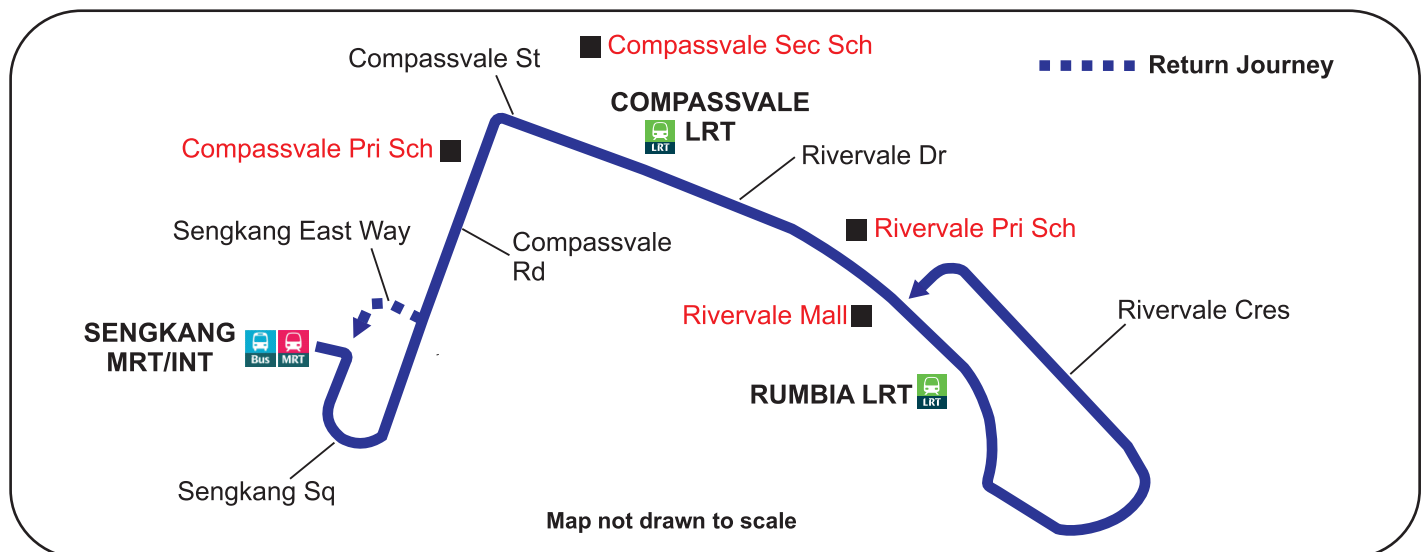

Bringing You More Buses, Better Rides

371

New Service from Sunday, 19 January 2014

新路线从2014年1月19日 (星期日) 起开始川行服务

- Provides Rivervale Crescent residents with convenient access to Sengkang MRT and bus interchange
- Serves Compassvale Road, Compassvale Street, Rivervale Drive and Rivervale Crescent
- Provides convenient access to Compassvale and Rumbia LRT stations, Rivervale Mall and schools such as Compassvale Primary and Secondary and Rivervale Primary
- 方便河谷弯居民通往盛港地铁和巴士转换站
- 途经康埔桦路、康埔桦街、河谷通道和河谷弯
- 通往康埔桦及棕美轻轨列车站、鲤河广场、学校如康柏小学及中学和立伟小学

SN	Road Name	Bus Stop Description	Bus Stop No.
1	SENGKANG SQ	SENGKANG INT	67009
2	COMPASSVALE RD	OPP BLK 241	67189
3		BLK 259C	67249
4	COMPASSVALE ST	BLK 297A	67259
5	RIVERVALE DR	RIVERVALE PR SCH	67231
6		BLK 153	67221
7	RIVERVALE CRES	OPP BLK 178A	67661
8		BLK 156A CP	67671
9	RIVERVALE DR	OPP RIVERVALE PR SCH	67239
10	COMPASSVALE ST	BLK 253	67251
11	COMPASSVALE RD	BLK 248A	67241
12	SENGKANG SQ	SENGKANG INT	67009

 New bus stops

Operating Hours

Sengkang Interchange : 5.45am - 12.35am (Daily)

For more information, please call SBS Transit Customer Relations Centre at 1800-287 2727 or visit www.sbstransit.com.sg
 预知更多详情, 请致电新捷运顾客联络中心 1800-287 2727 或查阅我们的网站 www.sbstransit.com.sg