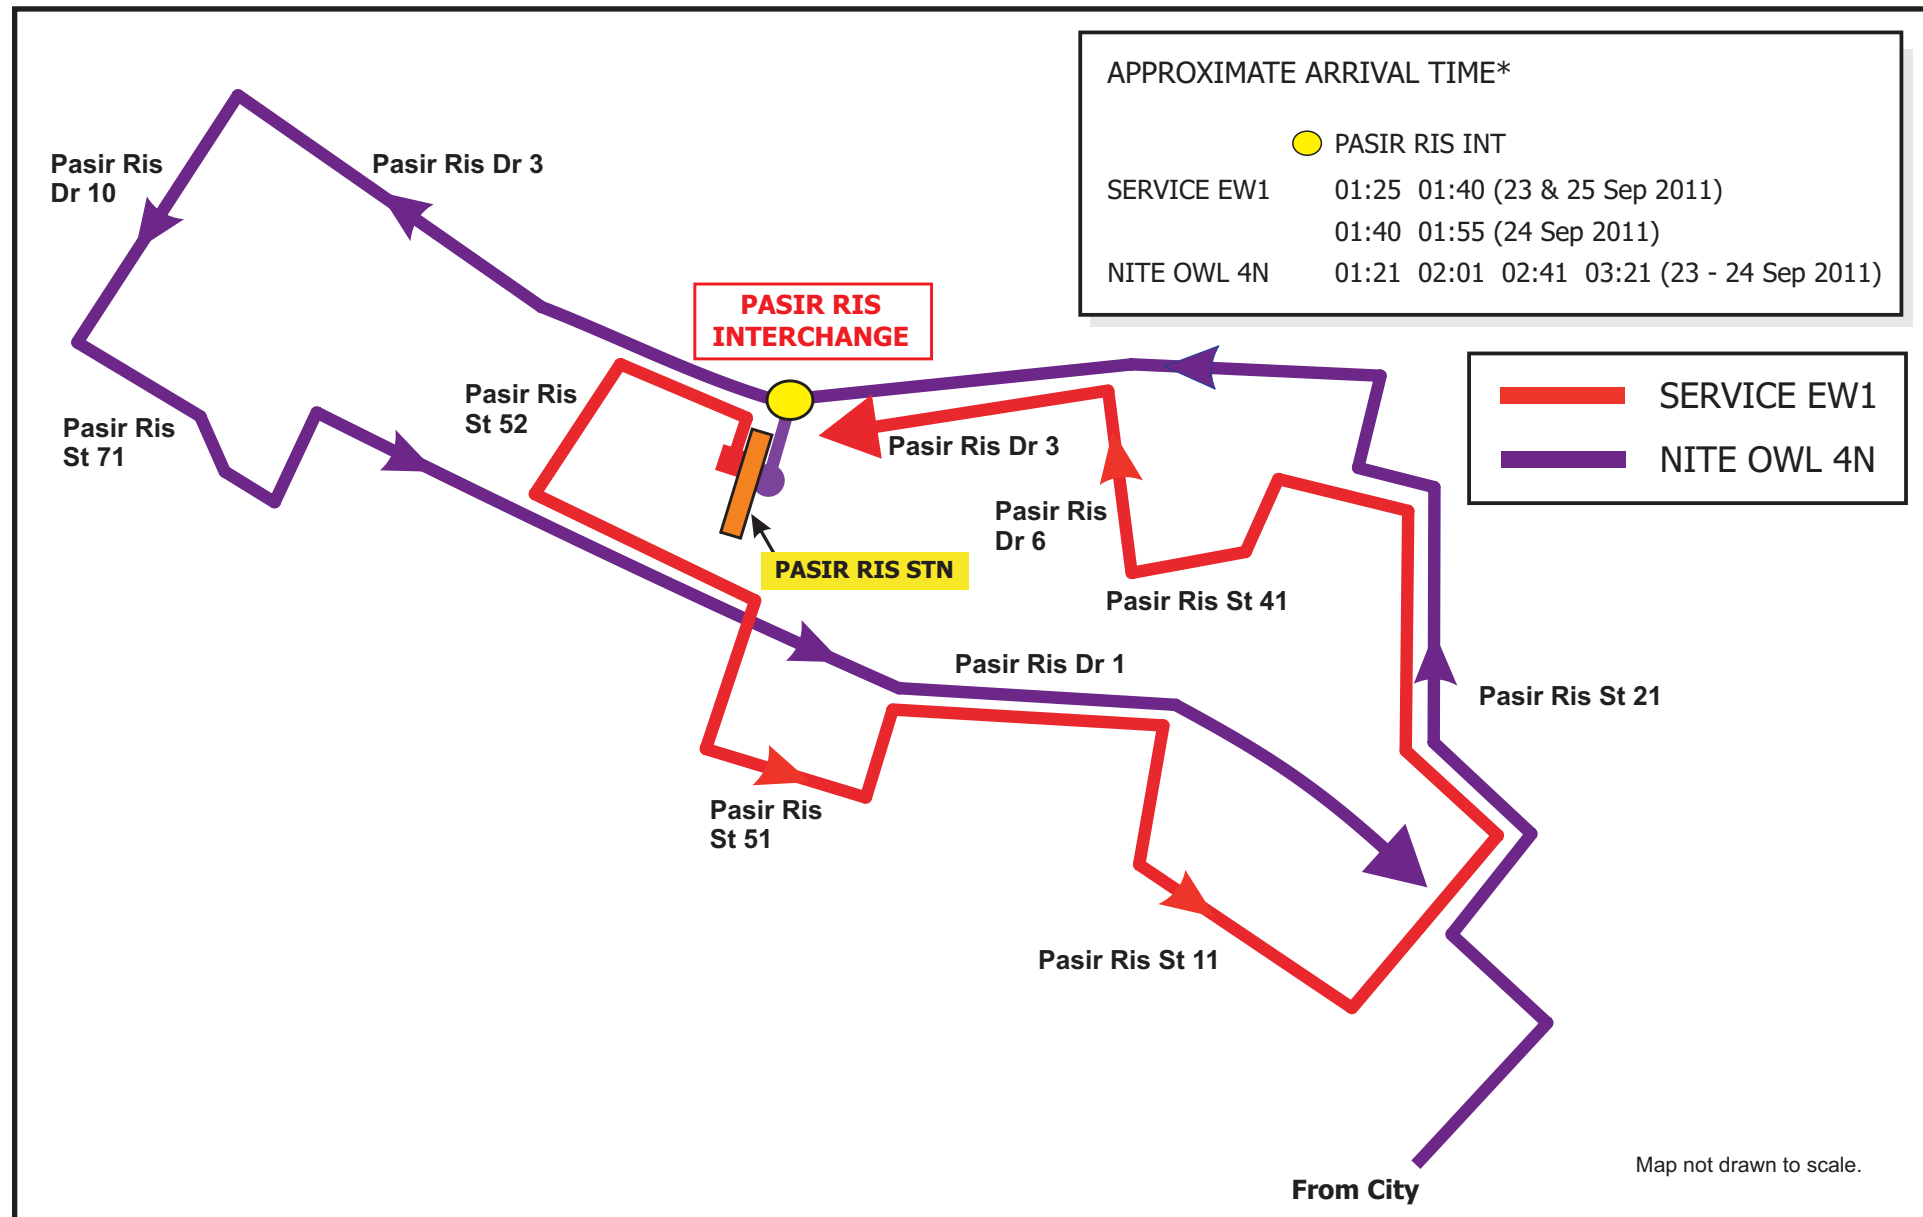

From Pasir Ris Interchange

从巴西立转换站

2011 Formula One™ Singapore Grand Prix

SPECIAL BUS SERVICES 特别巴士服务

The following services will be operated to complement the extended MRT hours.
为配合地铁的延长服务时间，以下路线将川行服务。

Service 路线	Date 日期	Operating Hours 川行时段
EW1	23 & 25 Sep 2011	1.25am to 1.40am
	24 Sep 2011	1.40am to 1.55am
4N	23 - 24 Sep 2011	1.21am to 3.21am

Flat fare of \$1.50 for EW service.

*Actual arrival time may vary subject to traffic condition.