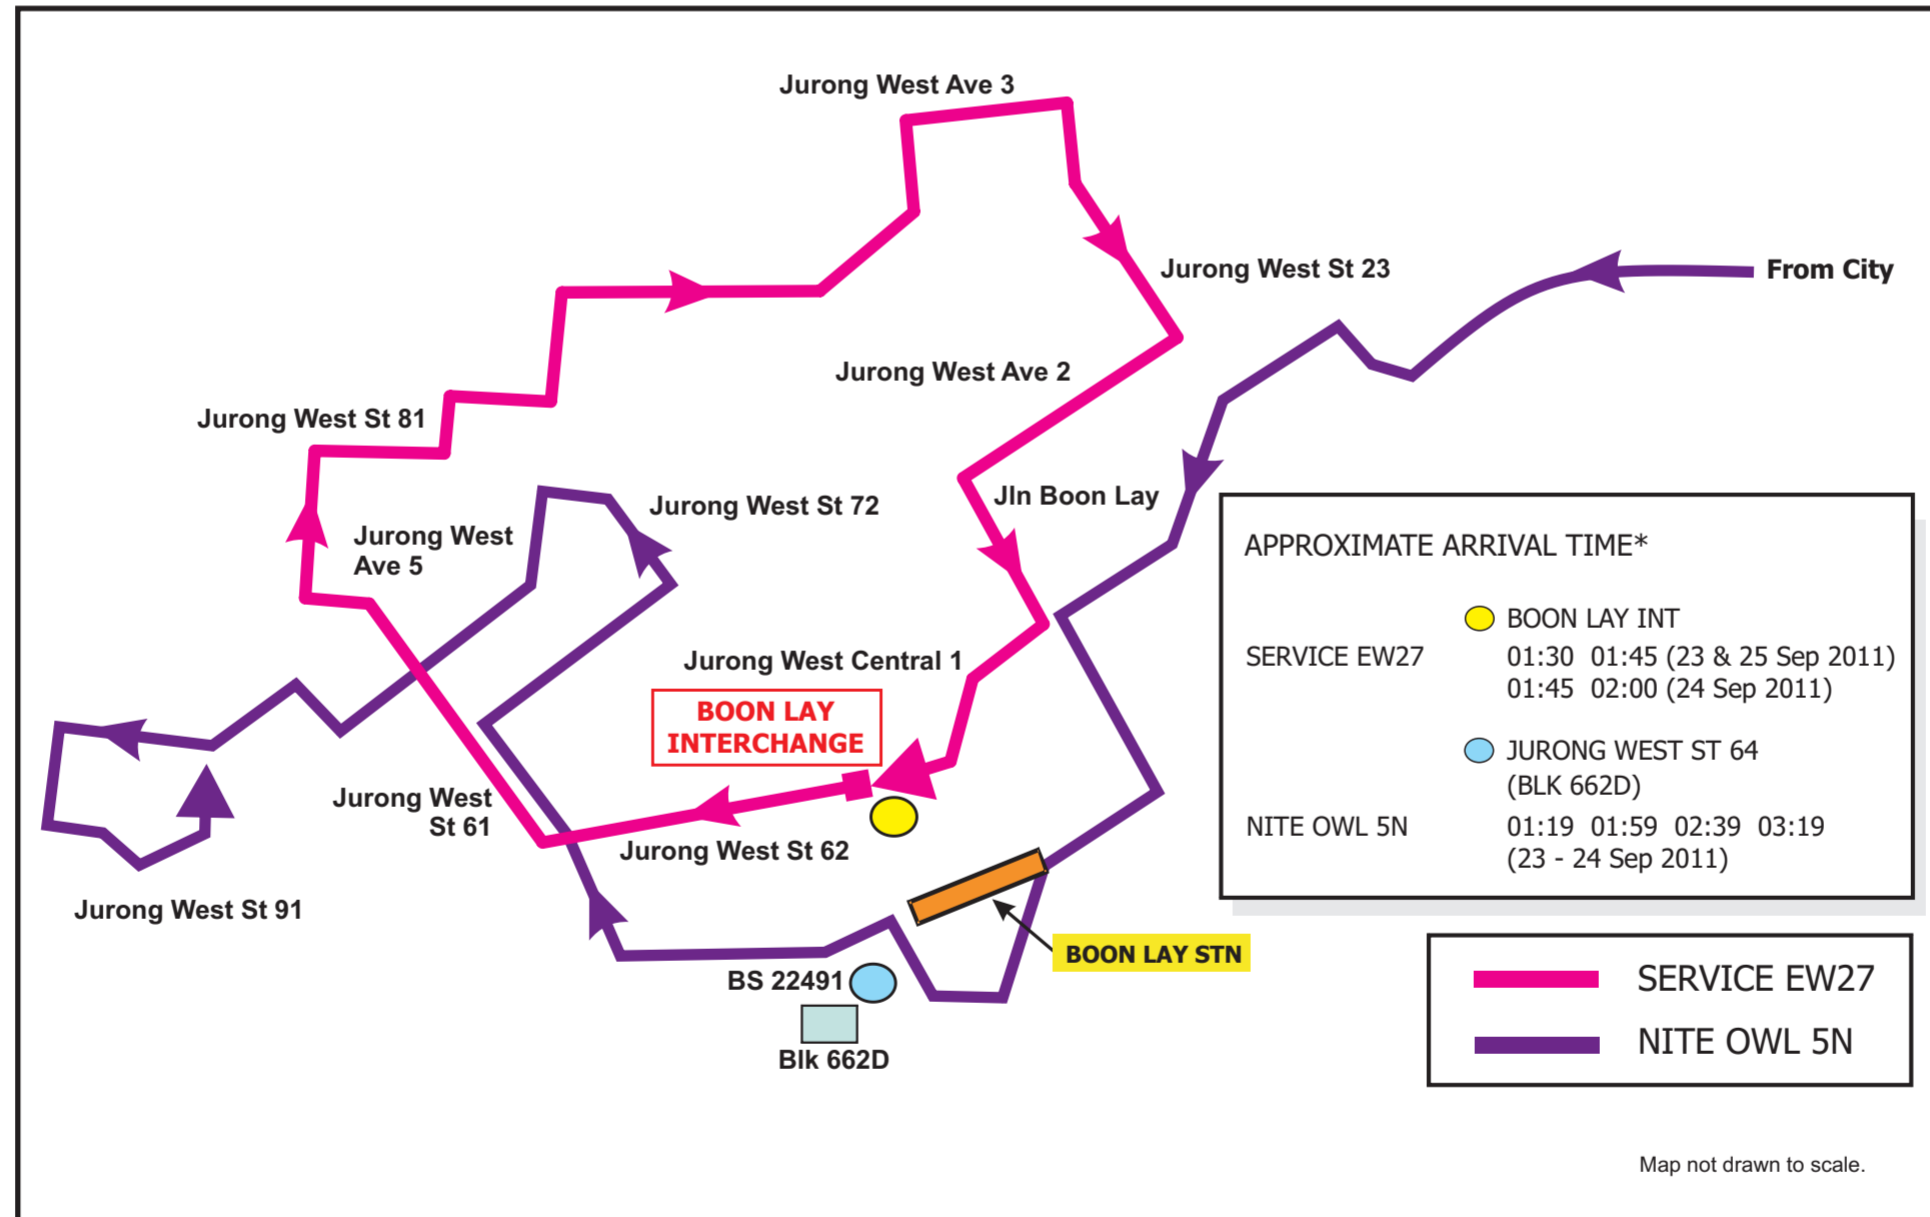

From Boon Lay Interchange

从文礼转换站

2011 Formula One™ Singapore Grand Prix

SPECIAL BUS SERVICES 特别巴士服务

The following services will be operated to complement the extended MRT hours.
为配合地铁的延长服务时间，以下路线将川行服务。

Service 路线	Date 日期	Operating Hours 川行时段
EW27	23 & 25 Sep 2011	1.30am to 1.45am
	24 Sep 2011	1.45am to 2.00am
5N	23 - 24 Sep 2011	1.19am to 3.19am

Flat fare of \$1.50 for EW service.

*Actual arrival time may vary subject to traffic condition.