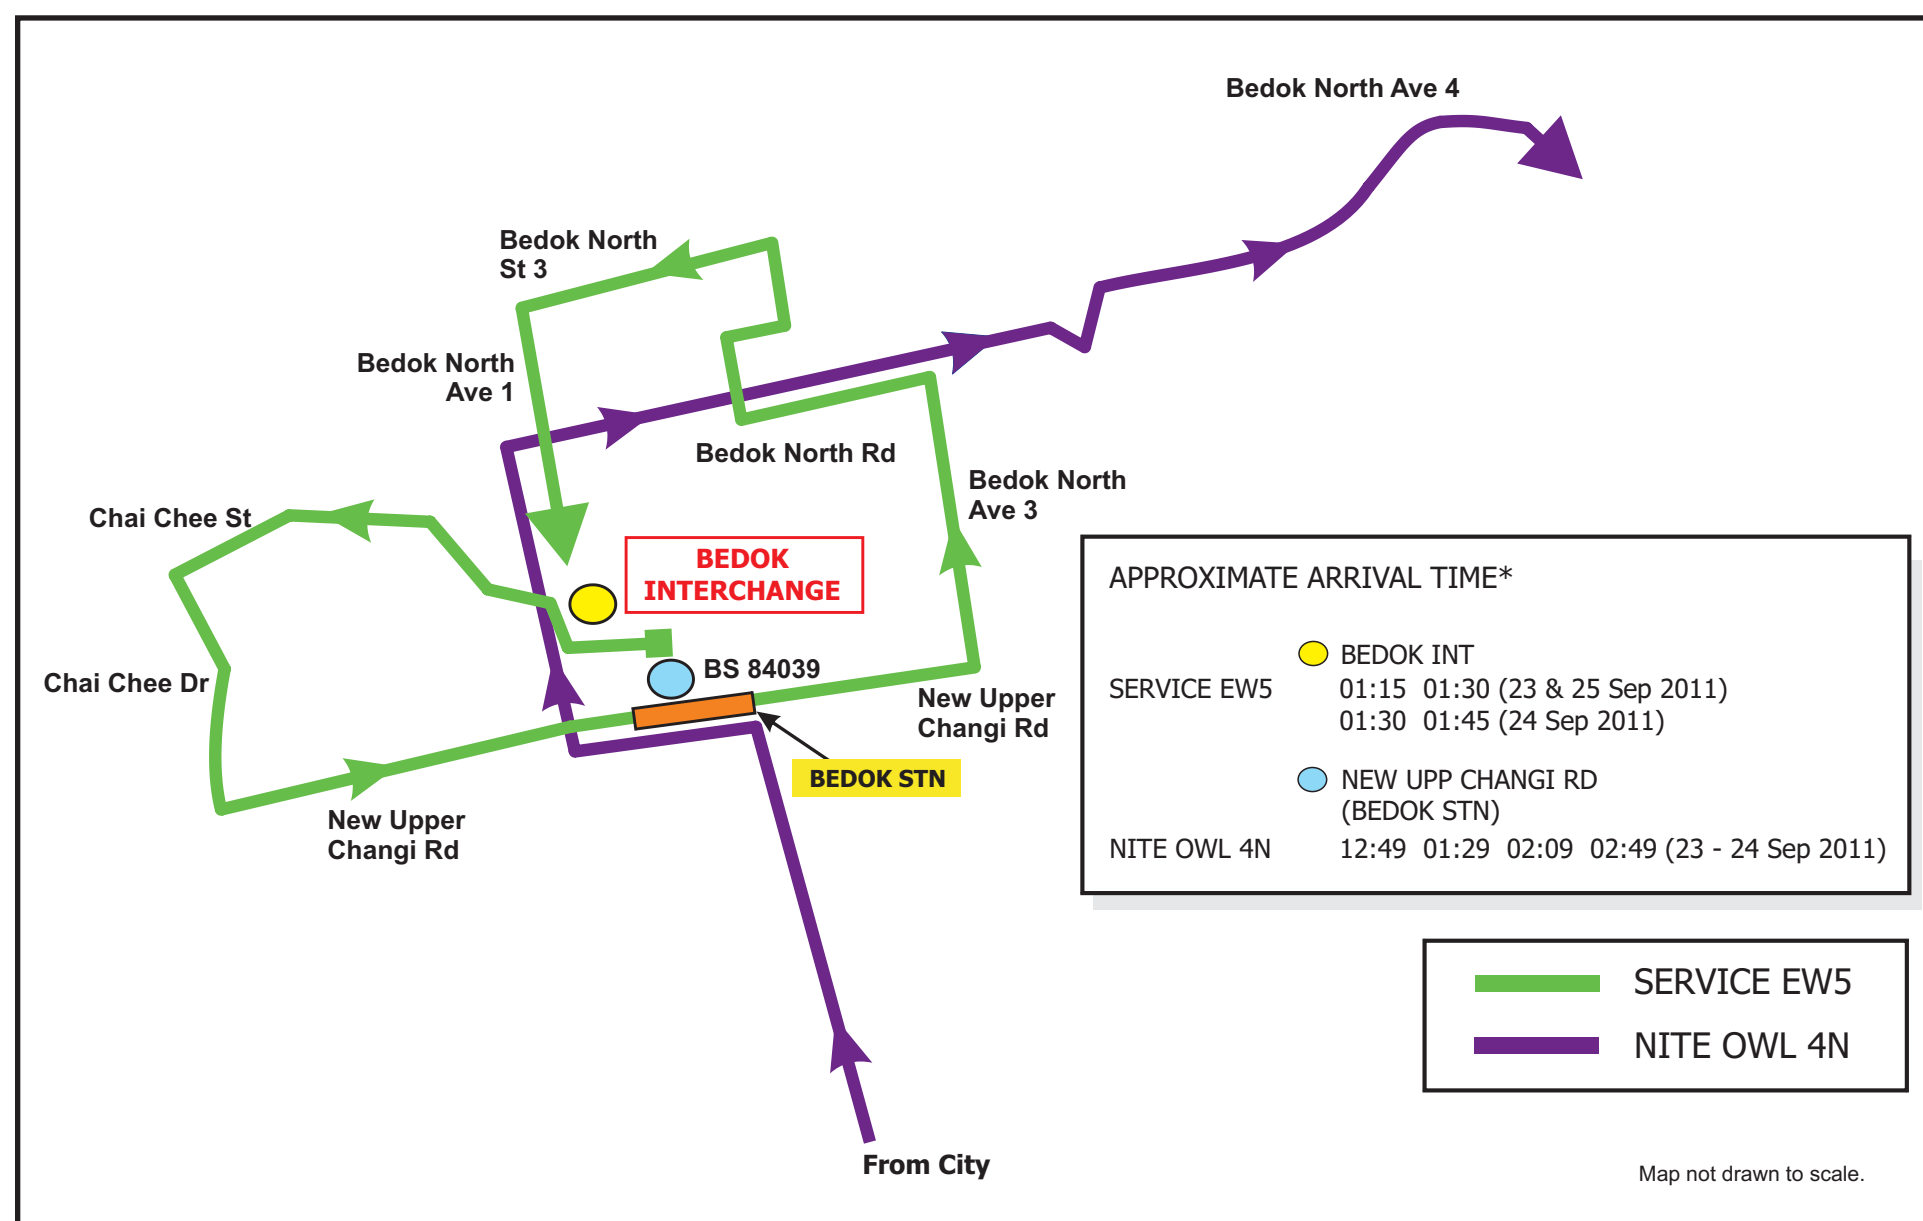

From Bedok Interchange

从勿洛转换站

2011 Formula One™ Singapore Grand Prix

SPECIAL BUS SERVICES 特别巴士服务

The following services will be operated to complement the extended MRT hours.
为配合地铁的延长服务时间，以下路线将川行服务。

Service 路线	Date 日期	Operating Hours 川行时段
EW5	23 & 25 Sep 2011	1.15am to 1.30am
	24 Sep 2011	1.30am to 1.45am
4N	23 - 24 Sep 2011	12.49am to 2.49am

Flat fare of \$1.50 for EW service.

*Actual arrival time may vary subject to traffic condition.